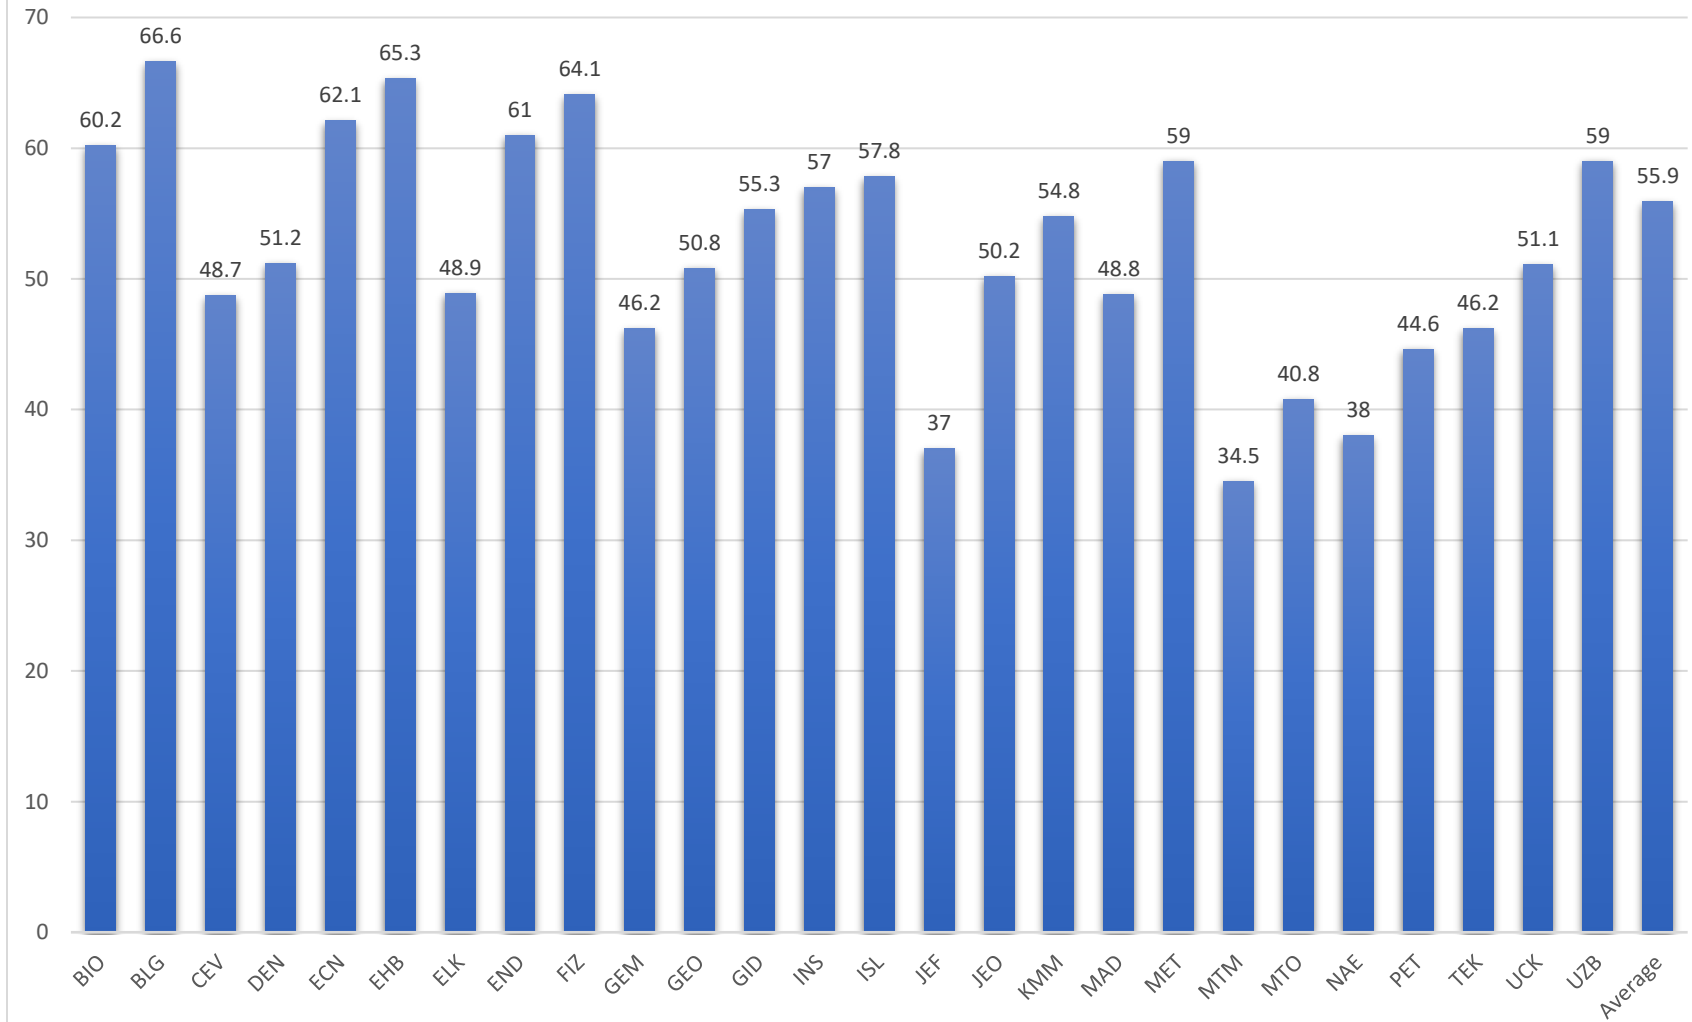

MAT210E- Spring 2019 Average 617 Students

Undergraduate program codes available at:

<https://www.sis.itu.edu.tr/EN/about-sis/undergraduate-program-codes.php>