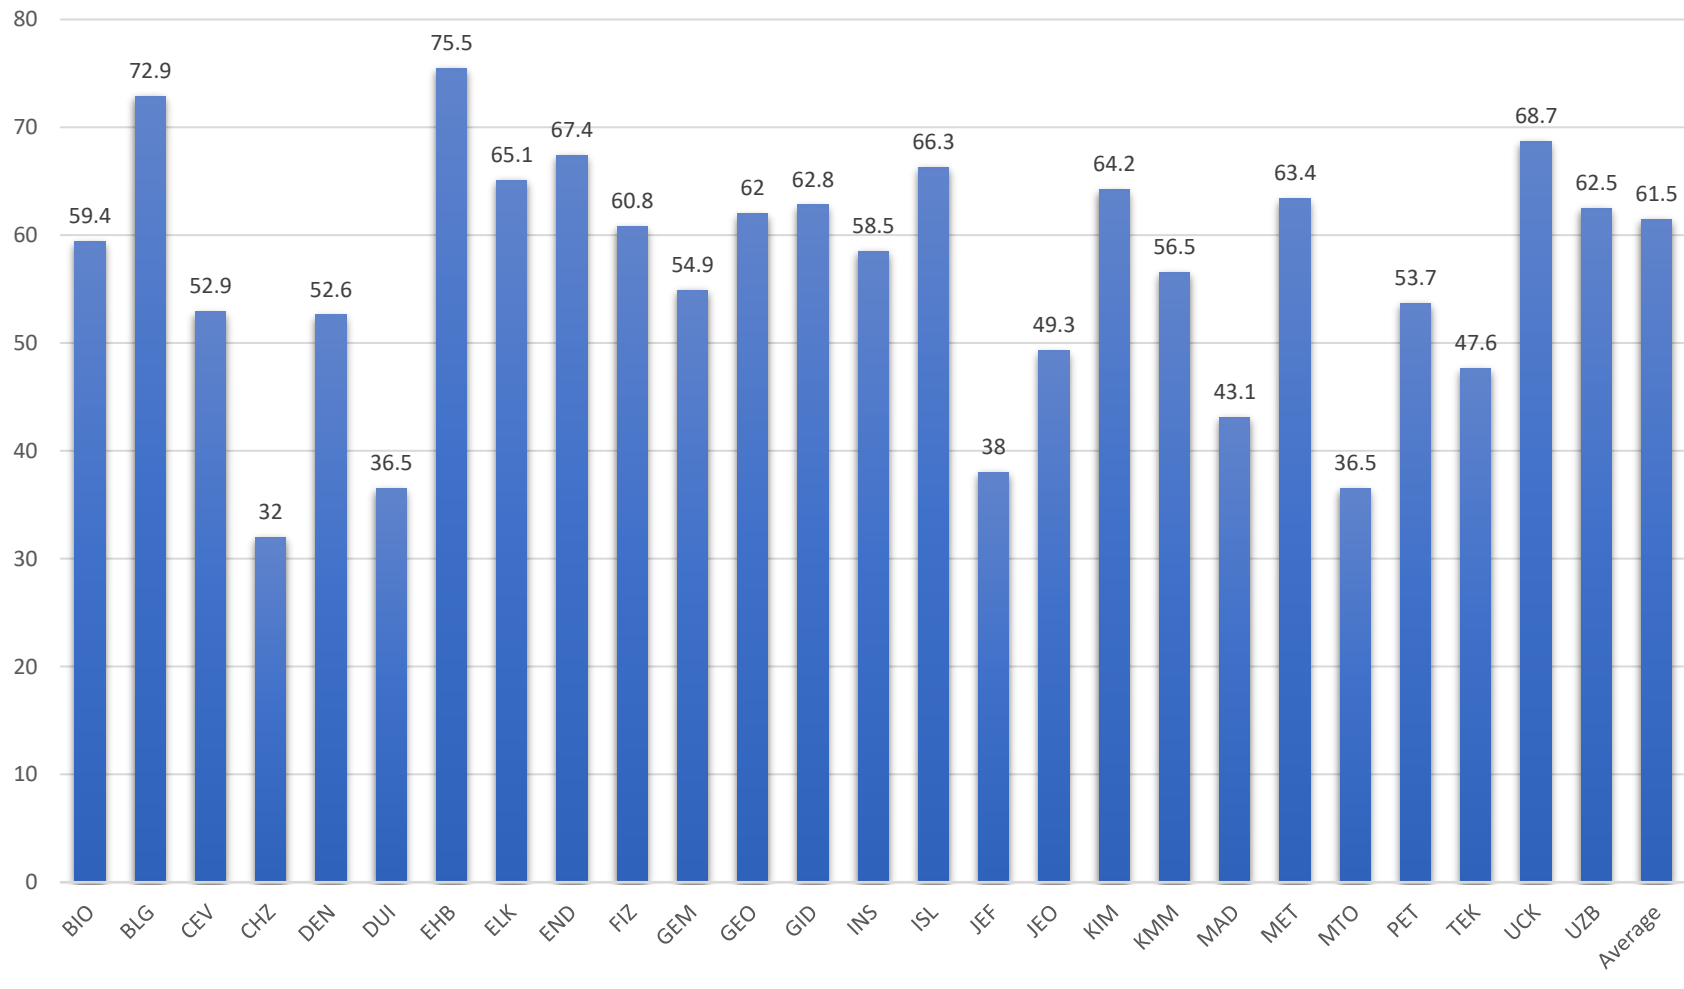

MAT210E - Fall 2019 Average 1213 Students

Undergraduate program codes available at:

<https://www.sis.itu.edu.tr/EN/about-sis/undergraduate-program-codes.php>