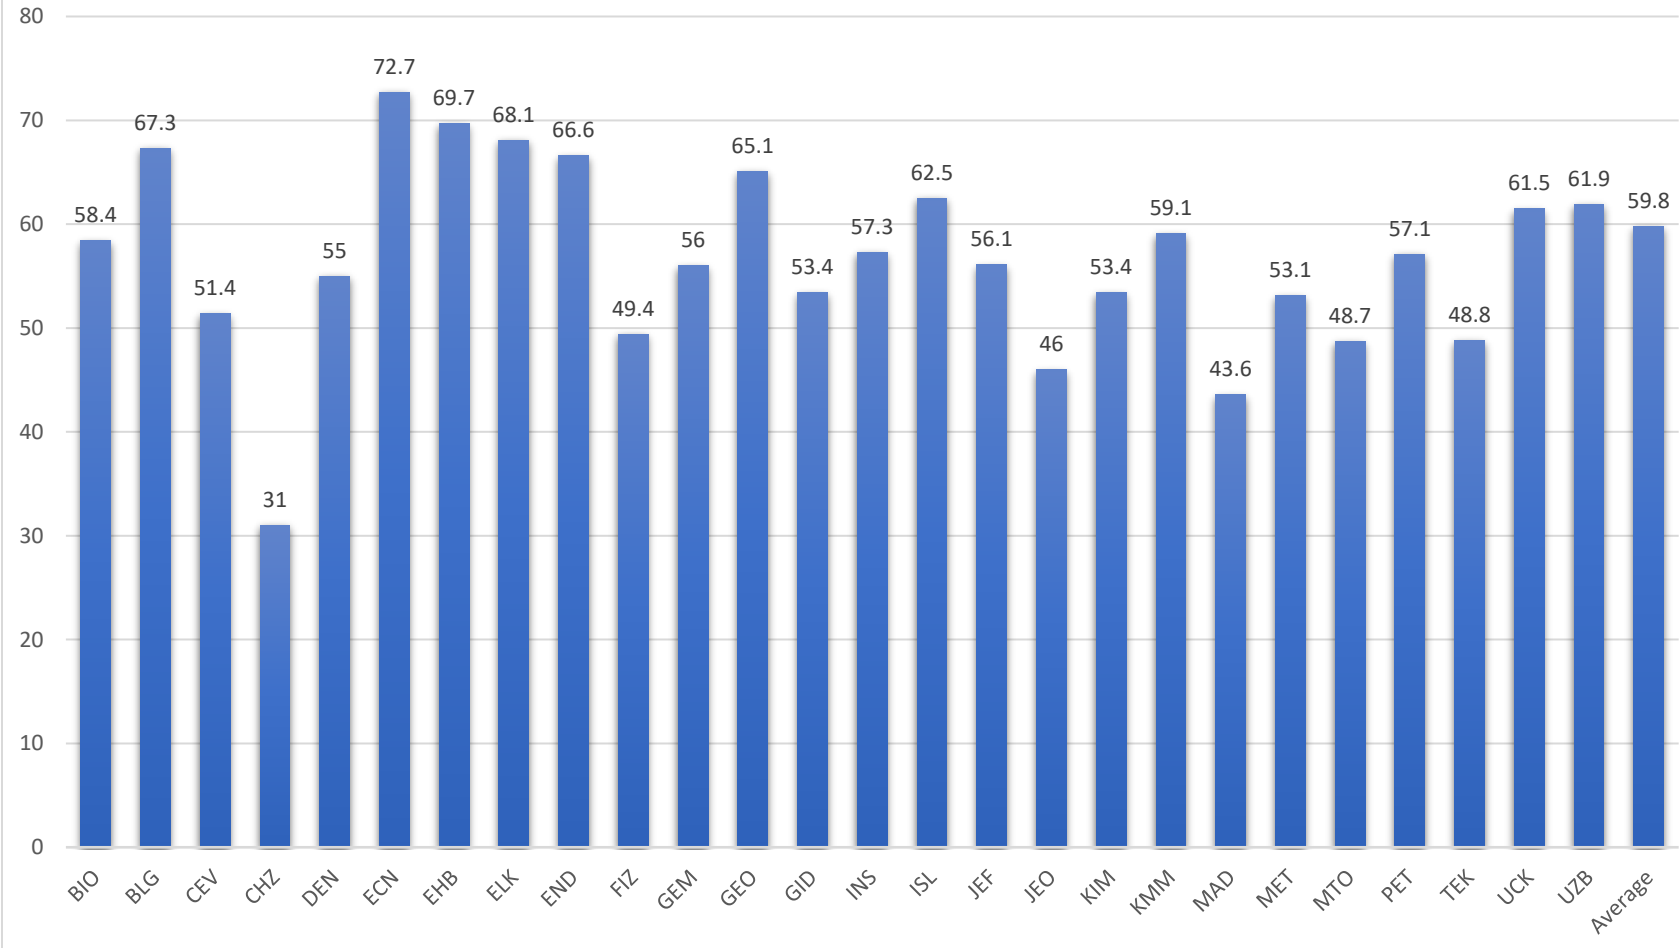

MAT210E - Fall 2018 Average 1394 Students

Undergraduate program codes available at:
<https://www.sis.itu.edu.tr/EN/about-sis/undergraduate-program-codes.php>