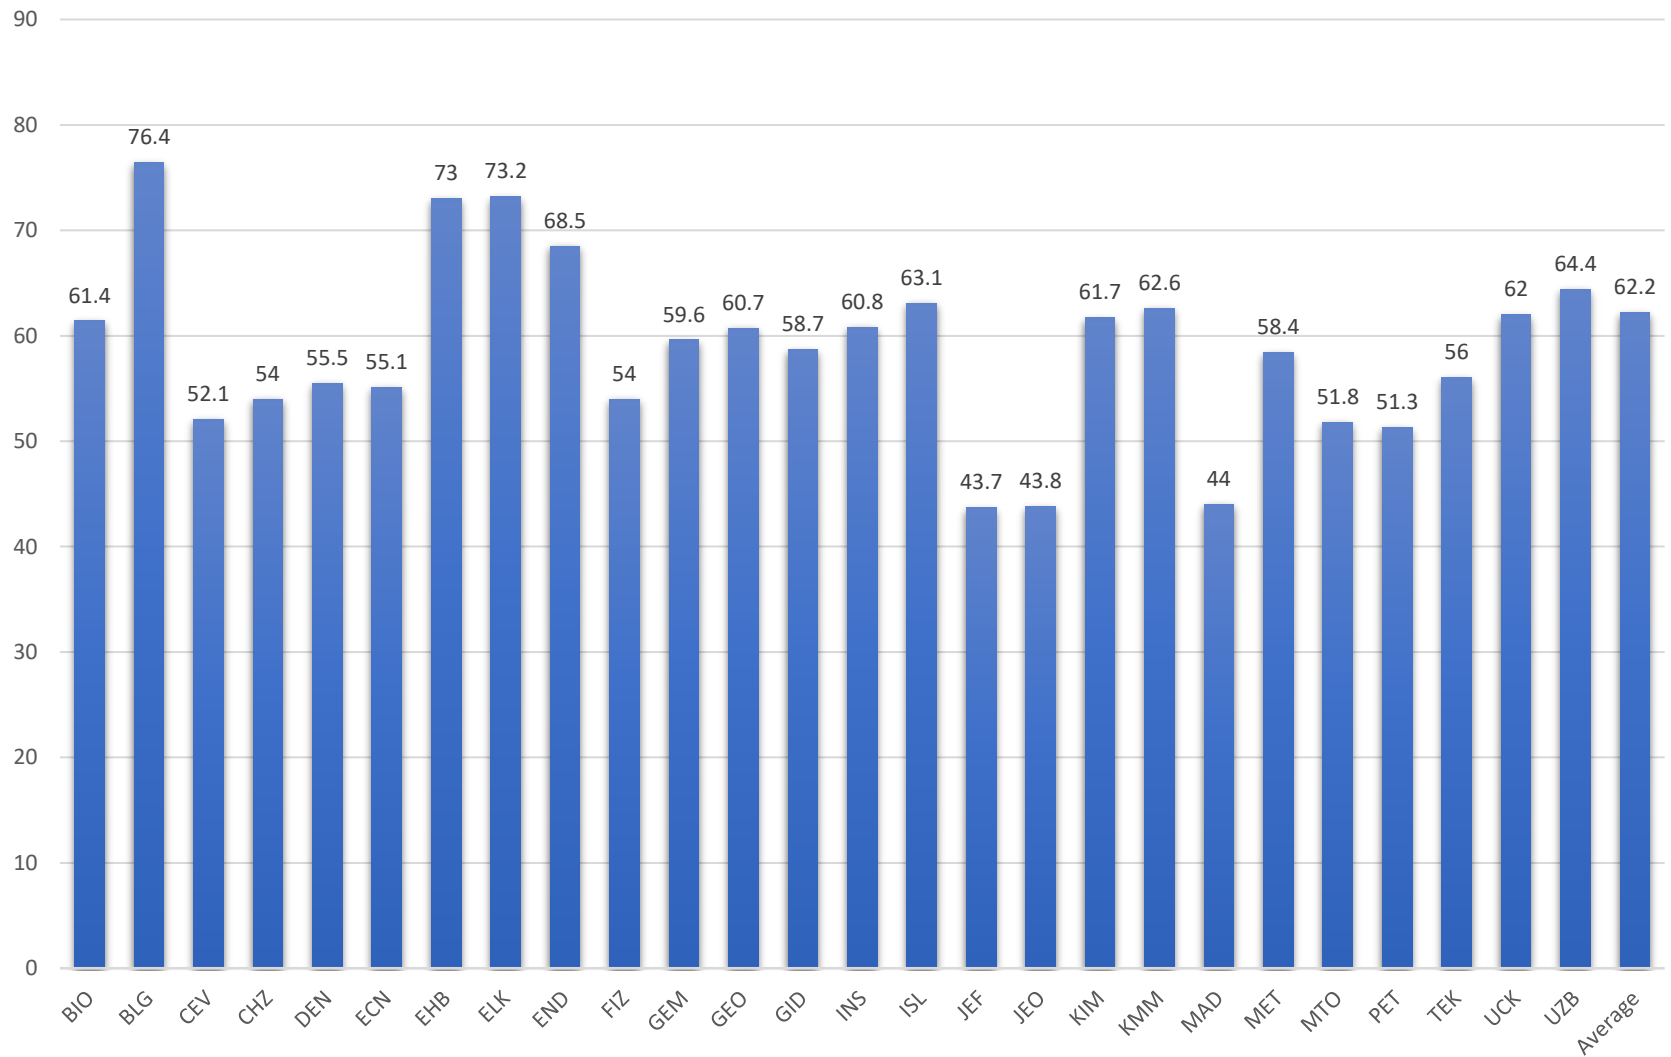

## MAT210E- Fall 2021 Average 1334 Students

Undergraduate program codes available at:

<https://www.sis.itu.edu.tr/EN/about-sis/undergraduate-program-codes.php>