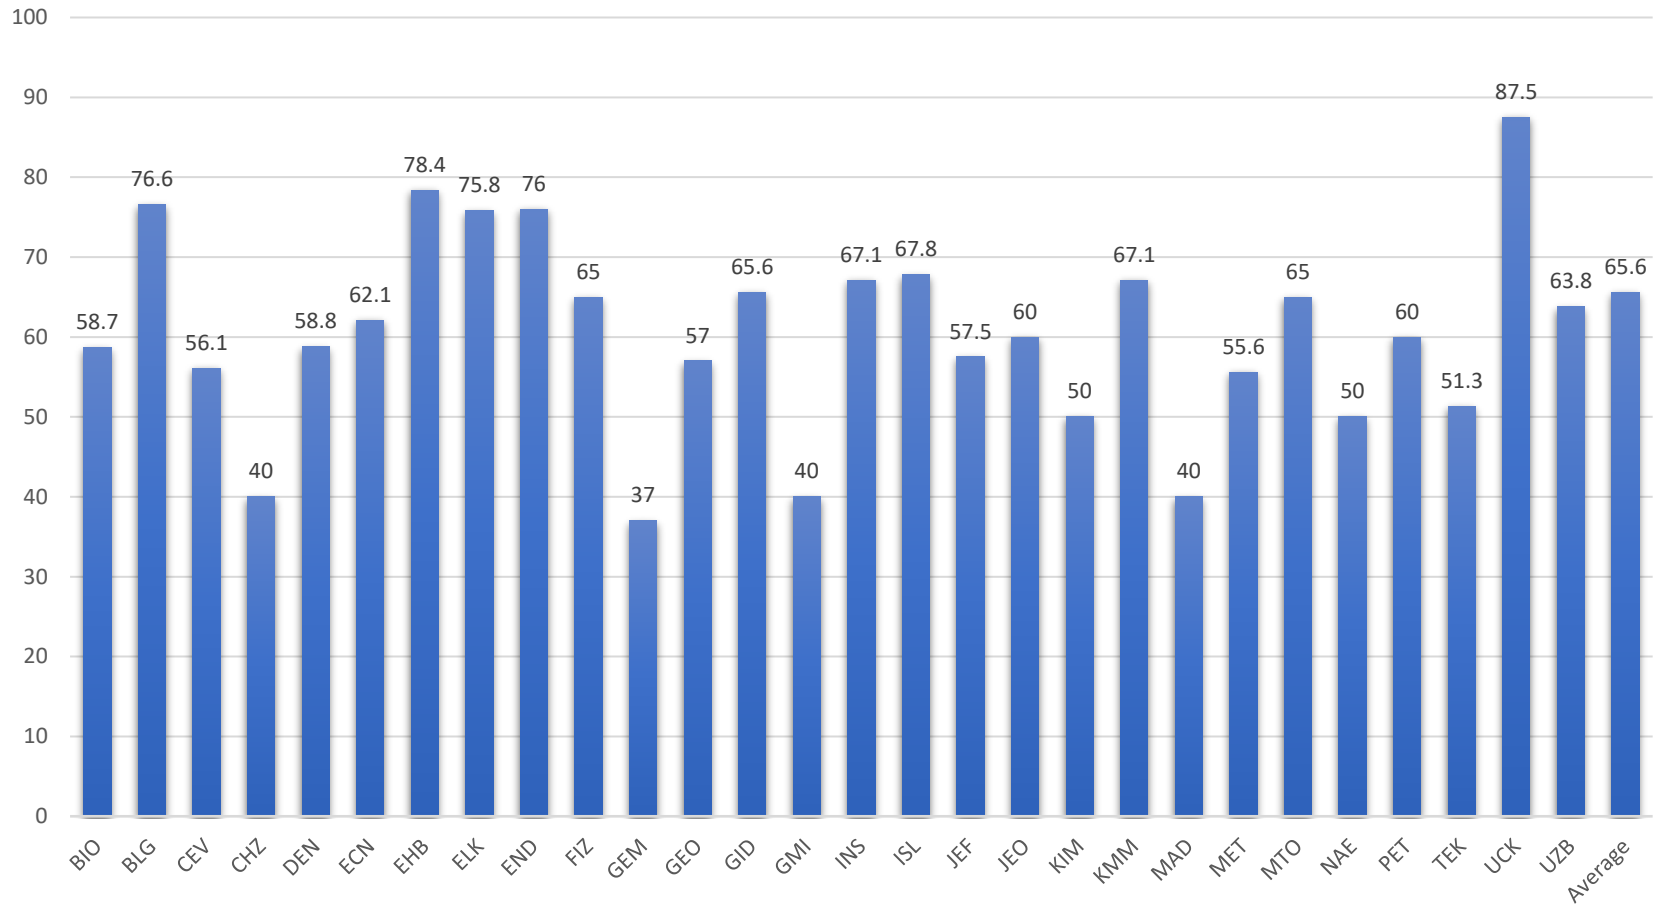

MAT210E- Spring 2020 Average 634 Students

Undergraduate program codes available at:

<https://www.sis.itu.edu.tr/EN/about-sis/undergraduate-program-codes.php>