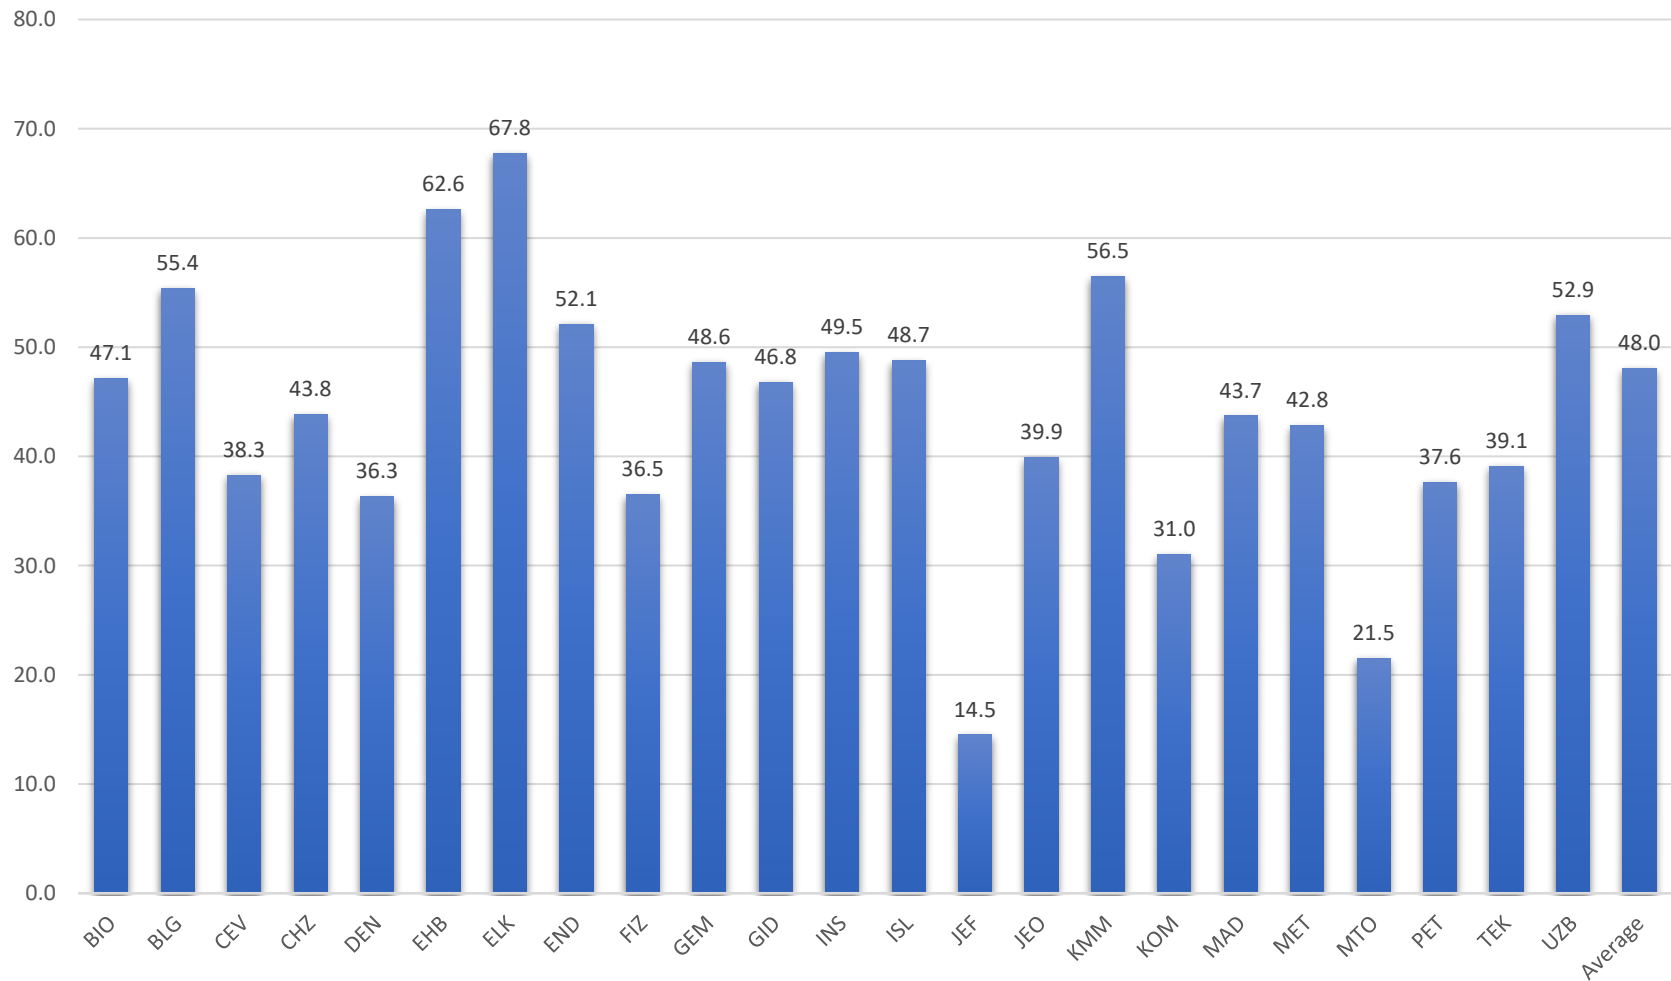

MAT210E - Spring 2018 Average 398 Students

Undergraduate program codes available at:

<https://www.sis.itu.edu.tr/EN/about-sis/undergraduate-program-codes.php>