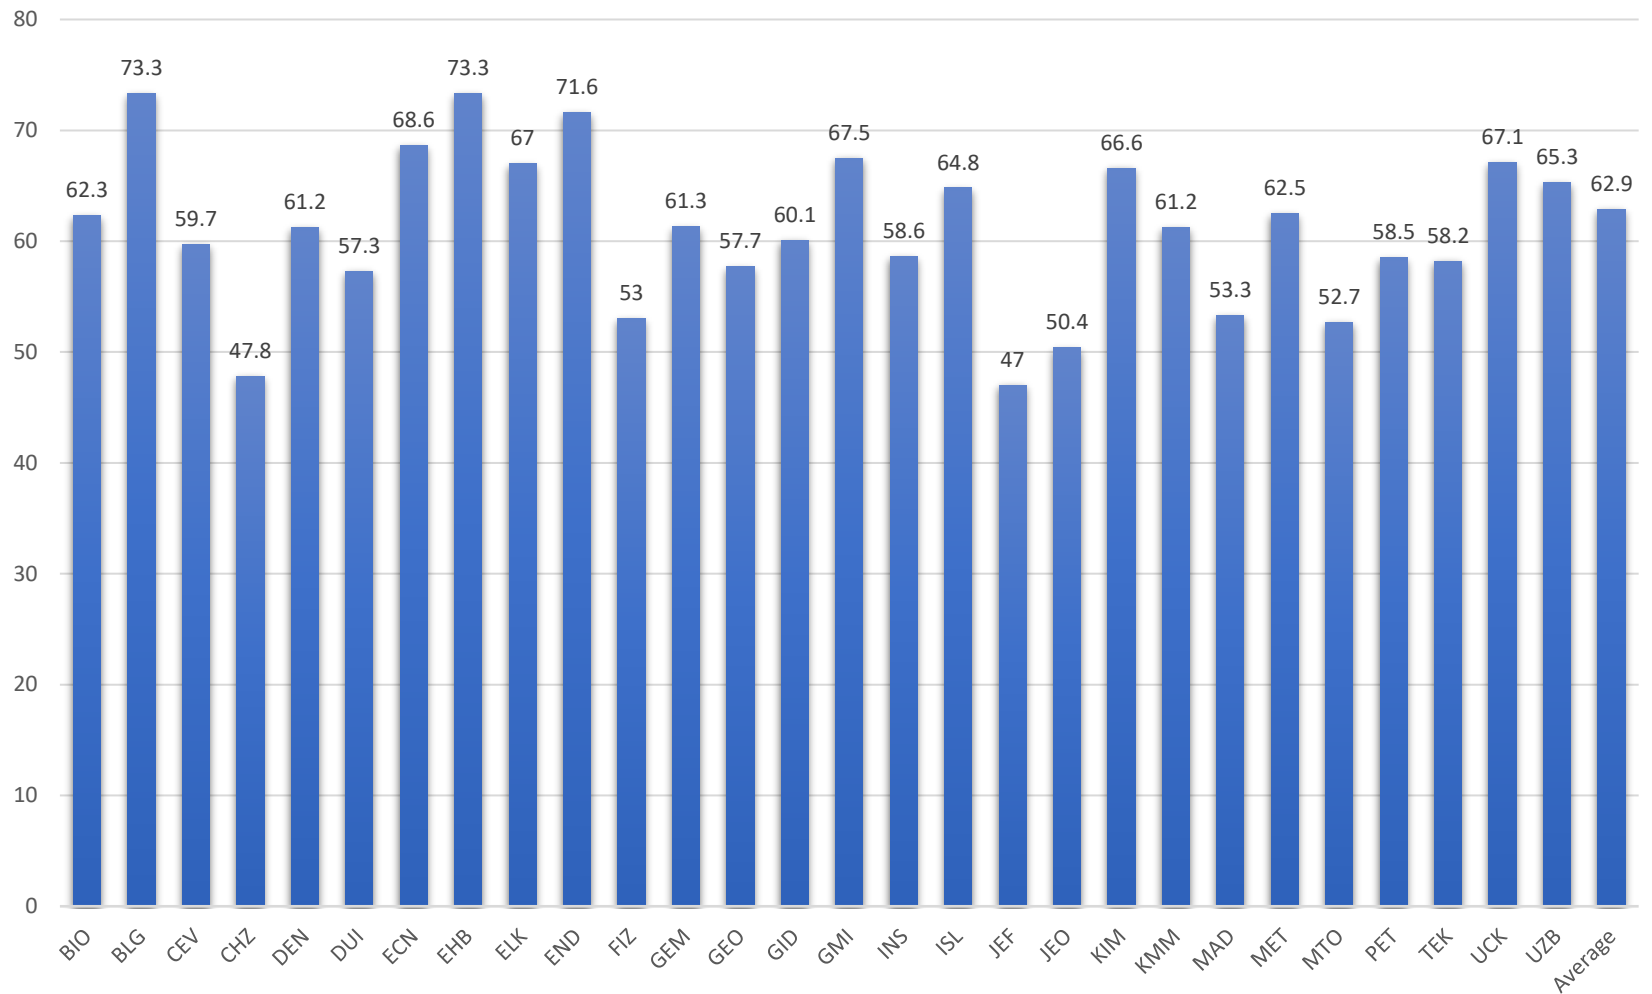

MAT210E- Spring 2021 Average 745 Students

Undergraduate program codes available at:

<https://www.sis.itu.edu.tr/EN/about-sis/undergraduate-program-codes.php>