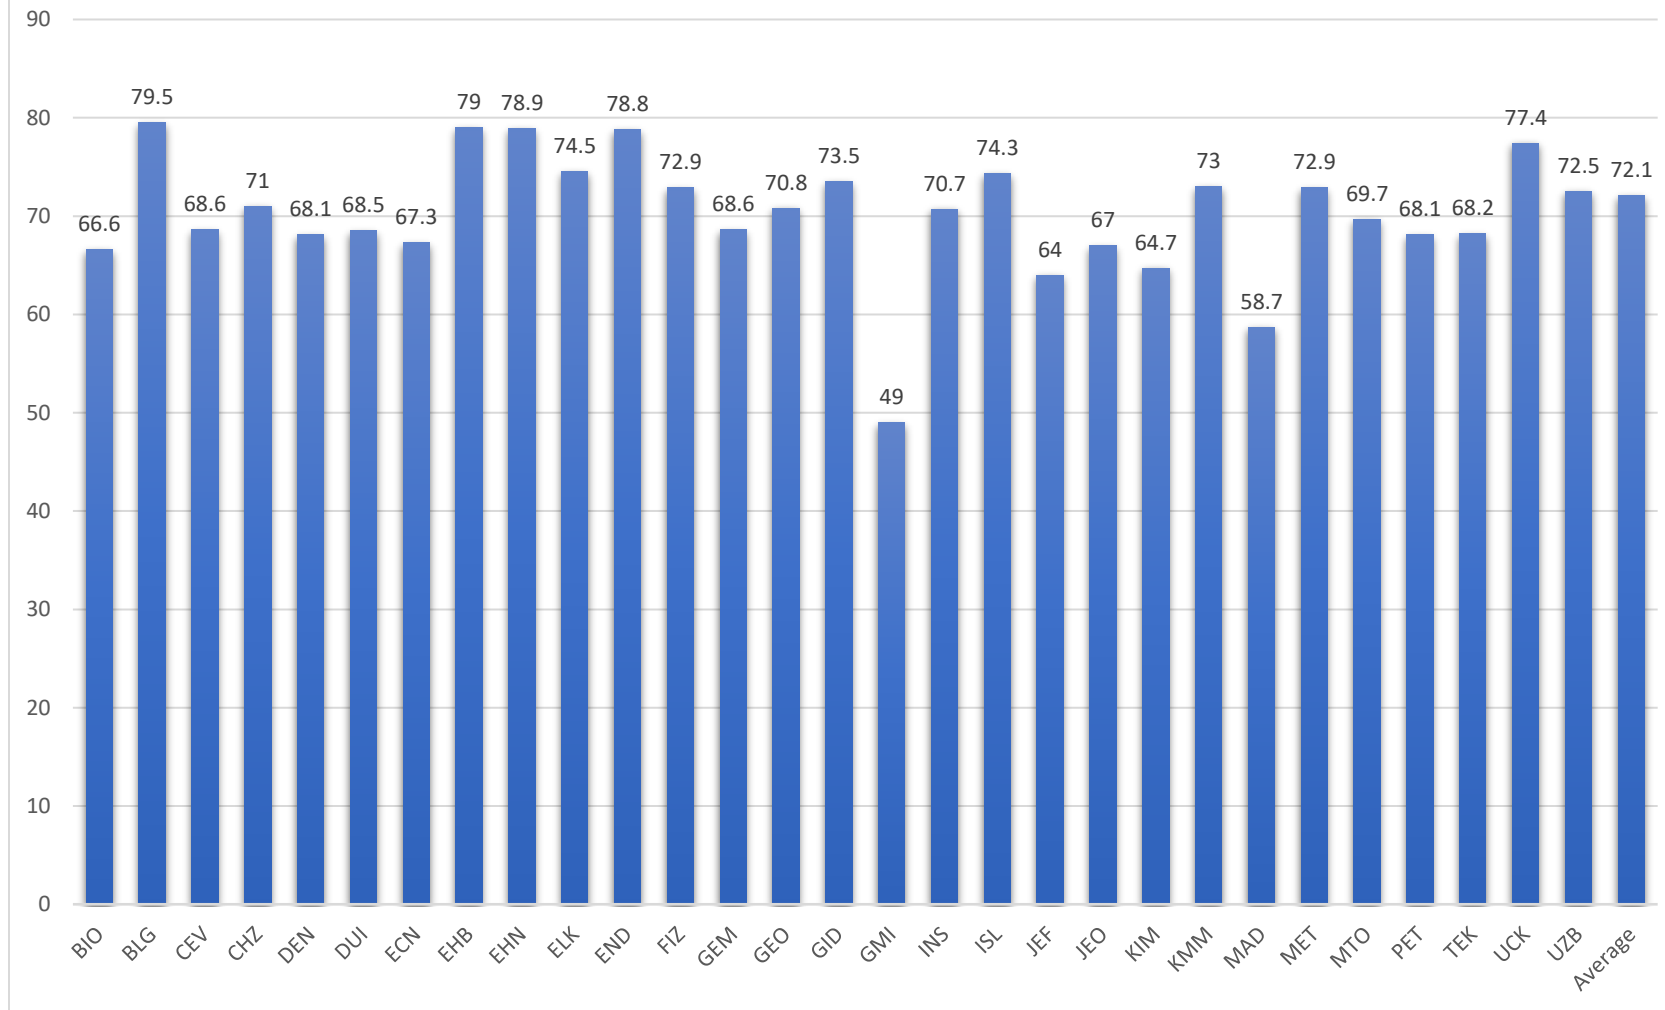

MAT210E- Fall 2020 Average 1502 Students

Undergraduate program codes available at:

<https://www.sis.itu.edu.tr/EN/about-sis/undergraduate-program-codes.php>