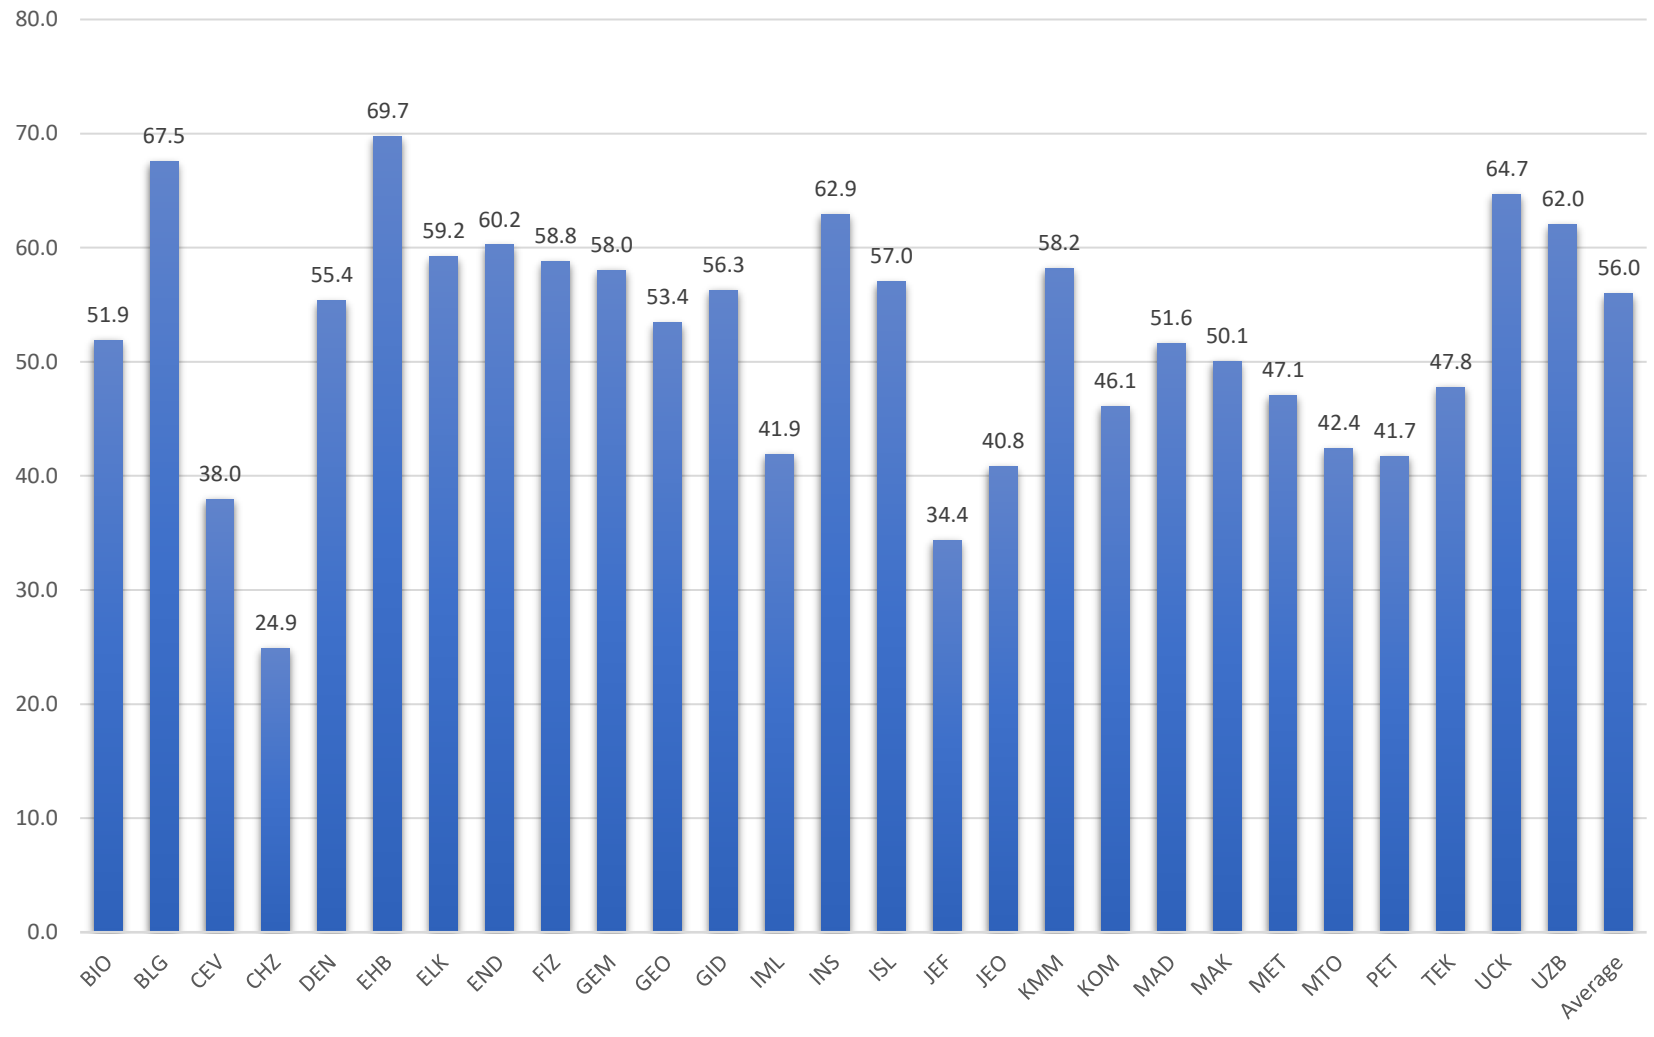

MAT210E - Fall 2017 Average 947 Students

Undergraduate program codes available at:

<https://www.sis.itu.edu.tr/EN/about-sis/undergraduate-program-codes.php>