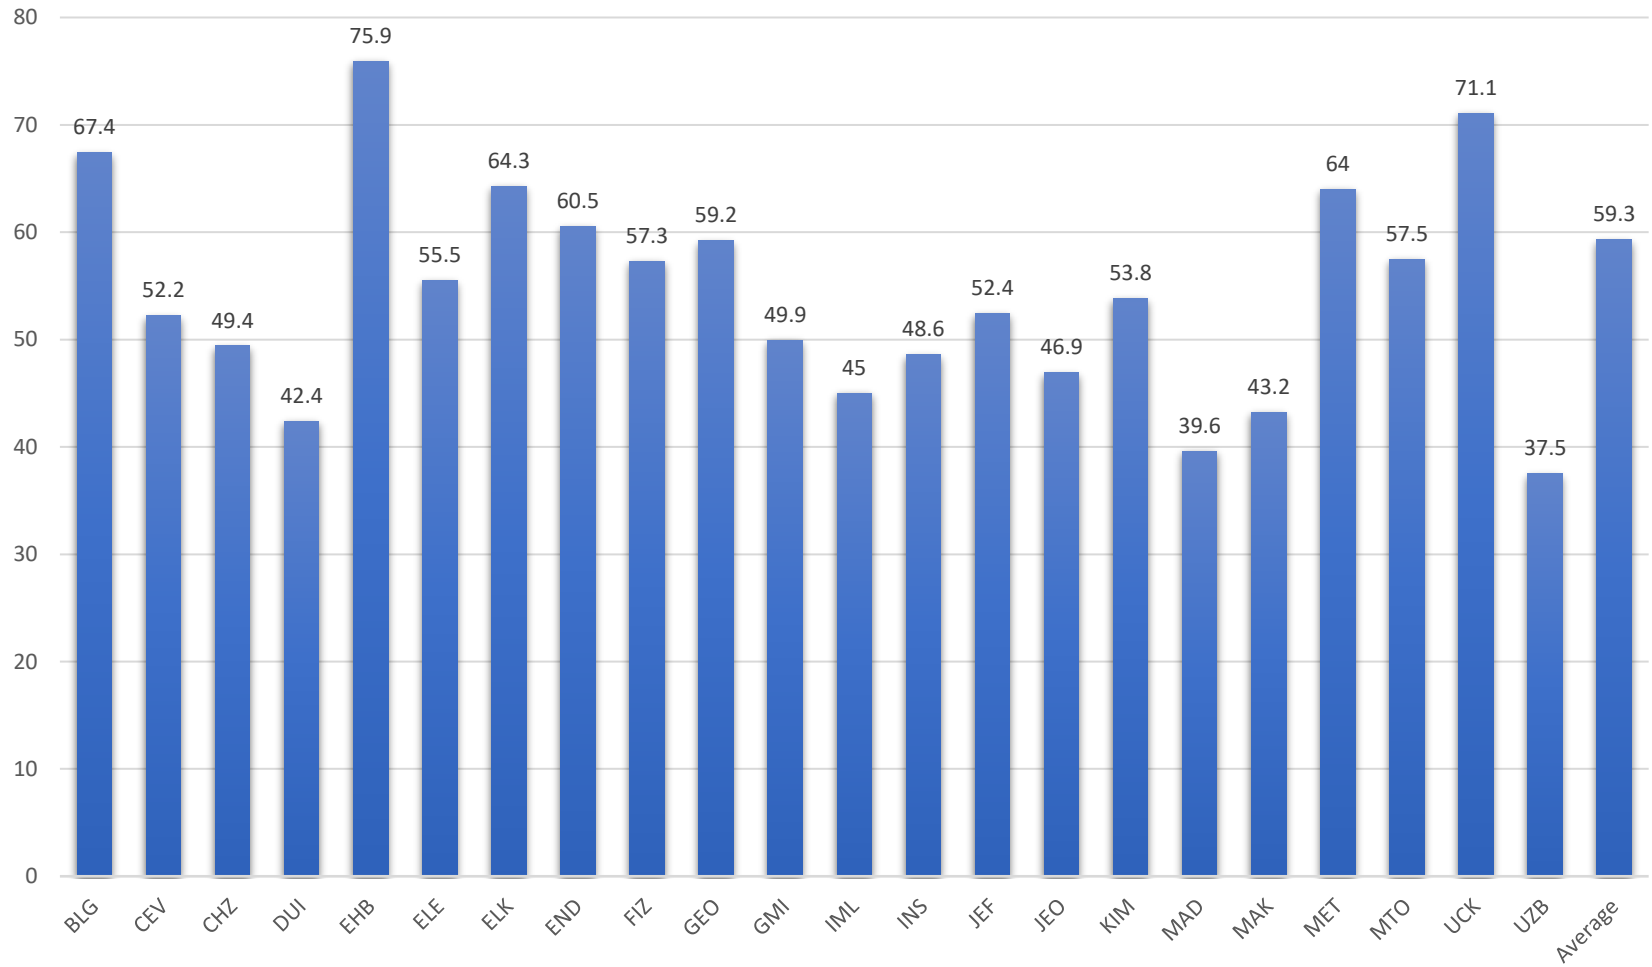

MAT210 - Fall 2018 Average 700 Students

Undergraduate program codes available at:

<https://www.sis.itu.edu.tr/EN/about-sis/undergraduate-program-codes.php>