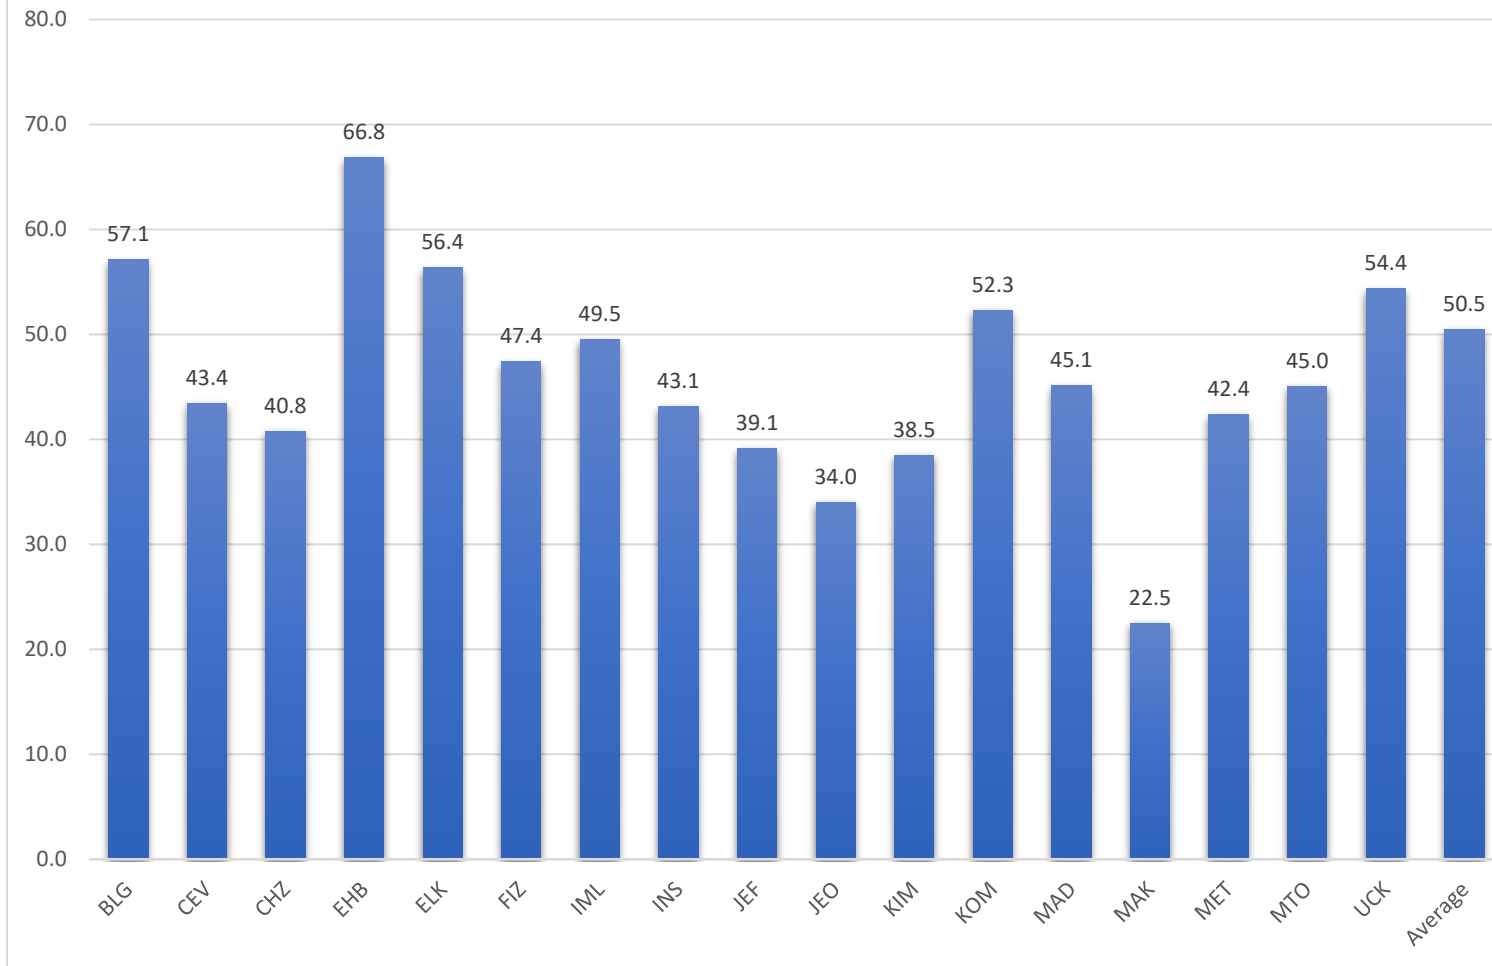

MAT210 - Spring 2018 Average 320 Students

Undergraduate program codes available at:

<https://www.sis.itu.edu.tr/EN/about-sis/undergraduate-program-codes.php>