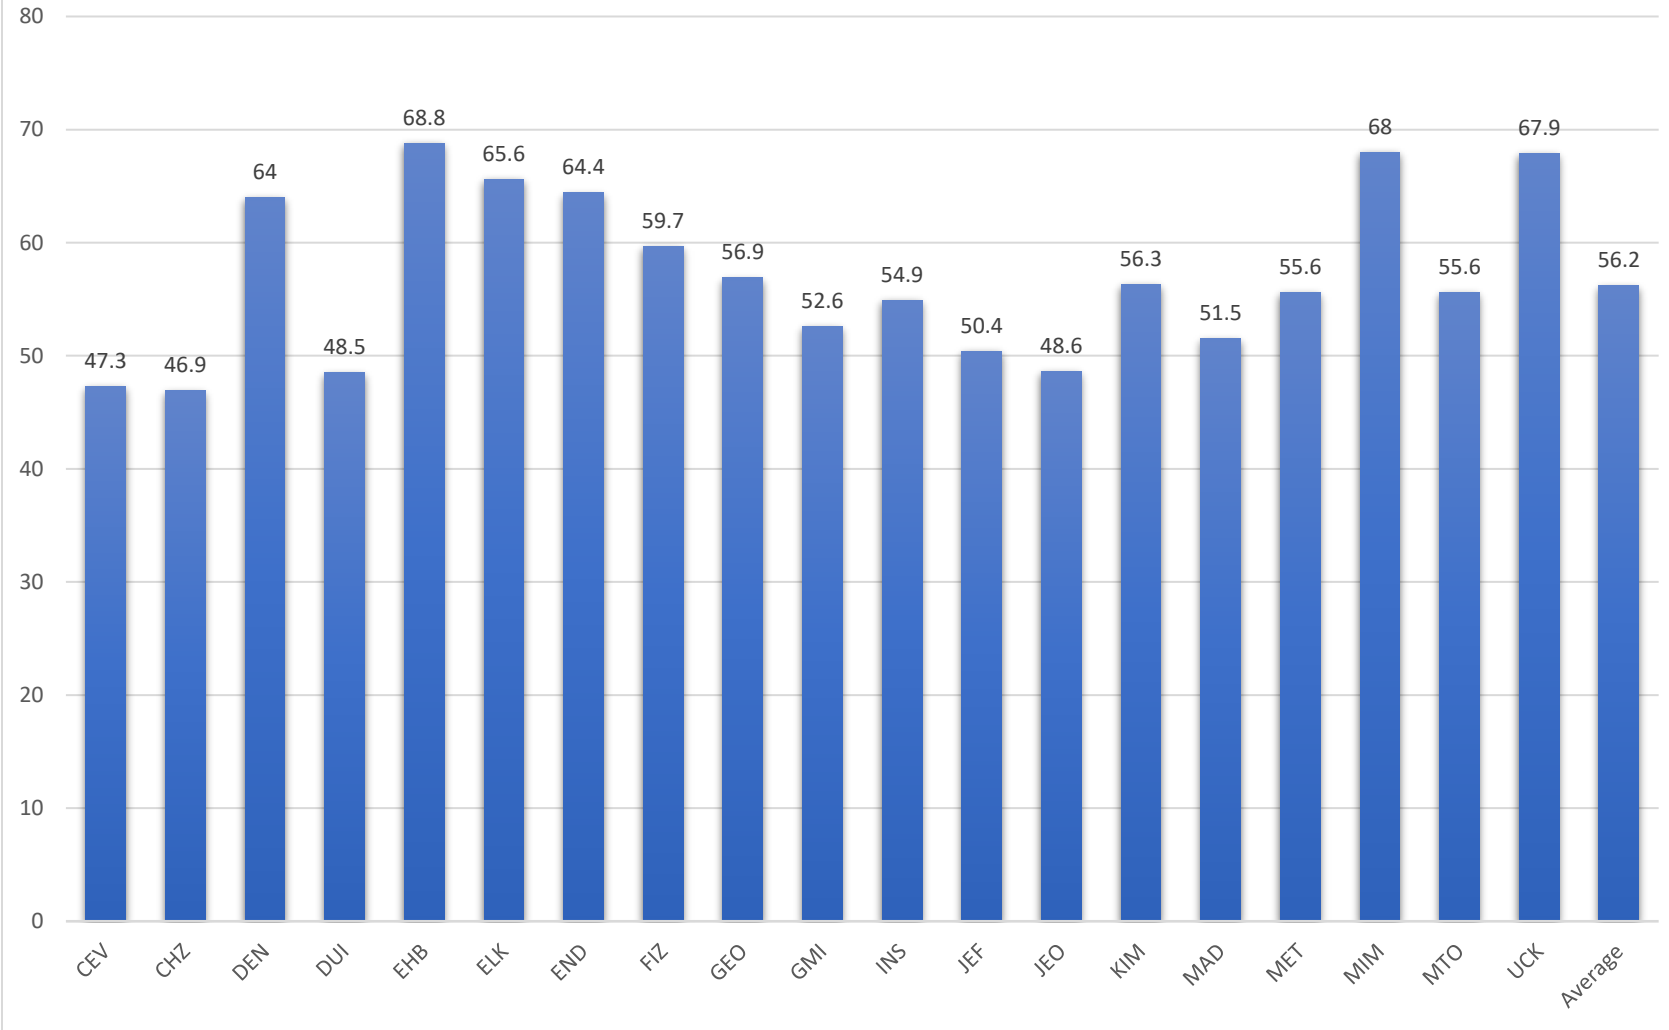

MAT210 - Fall 2021 Average 924 Students

Undergraduate program codes available at:
<https://www.sis.itu.edu.tr/EN/about-sis/undergraduate-program-codes.php>