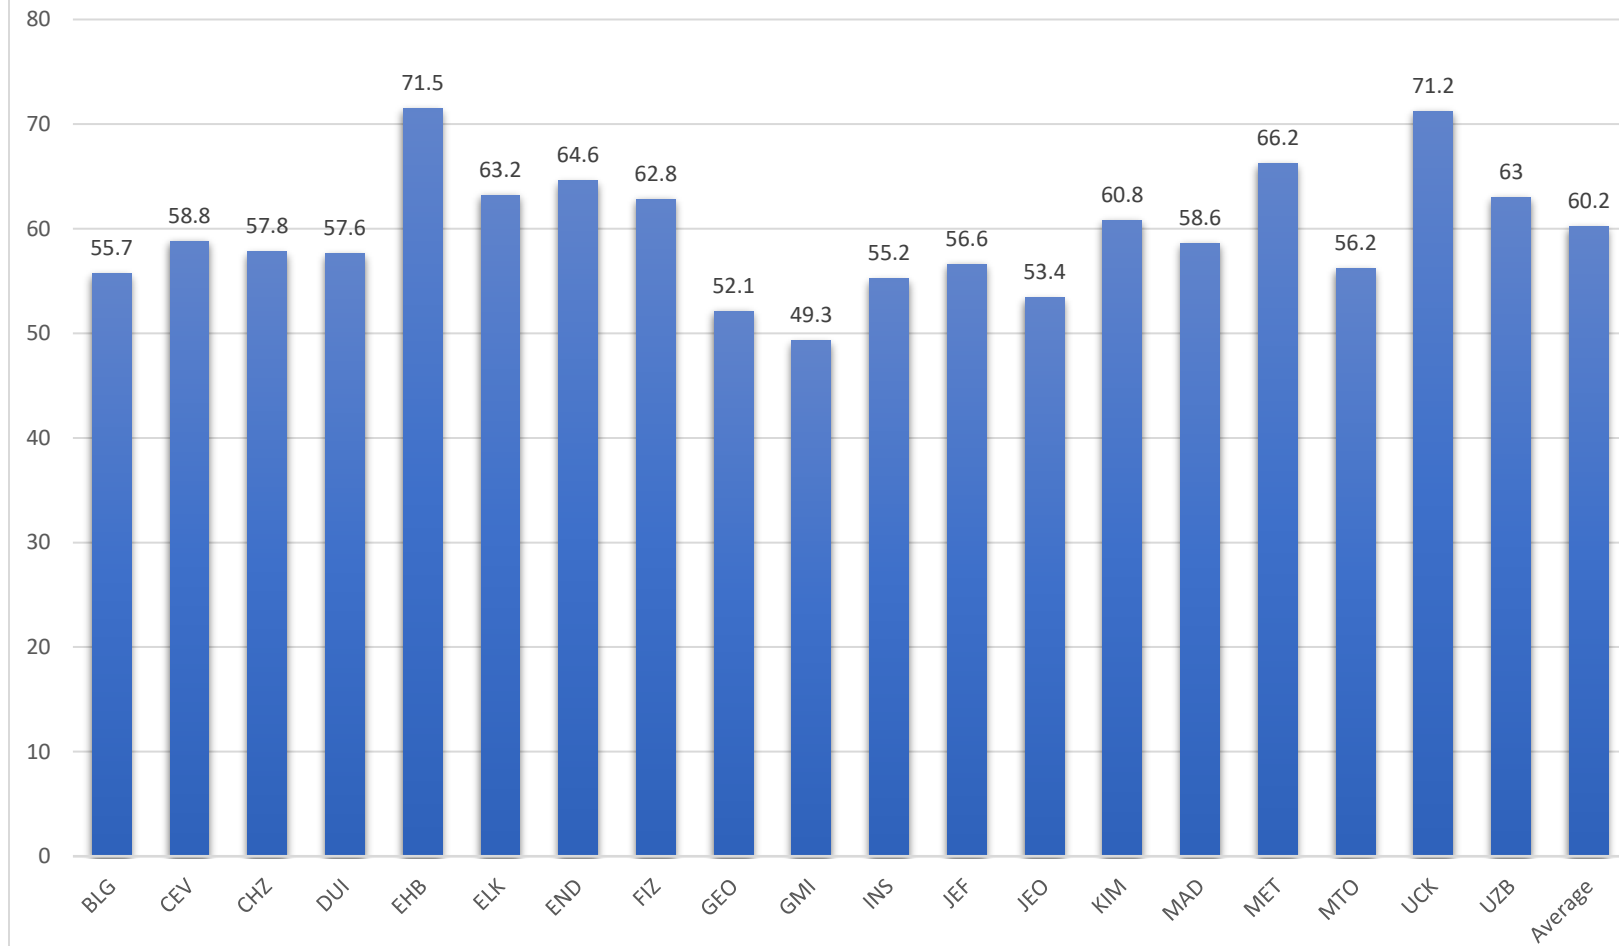

MAT210 - Spring 2021 Average 414 Students

Undergraduate program codes available at:

<https://www.sis.itu.edu.tr/EN/about-sis/undergraduate-program-codes.php>

MAT210 - Fall 2020 Average 920 Students

Undergraduate program codes available at: