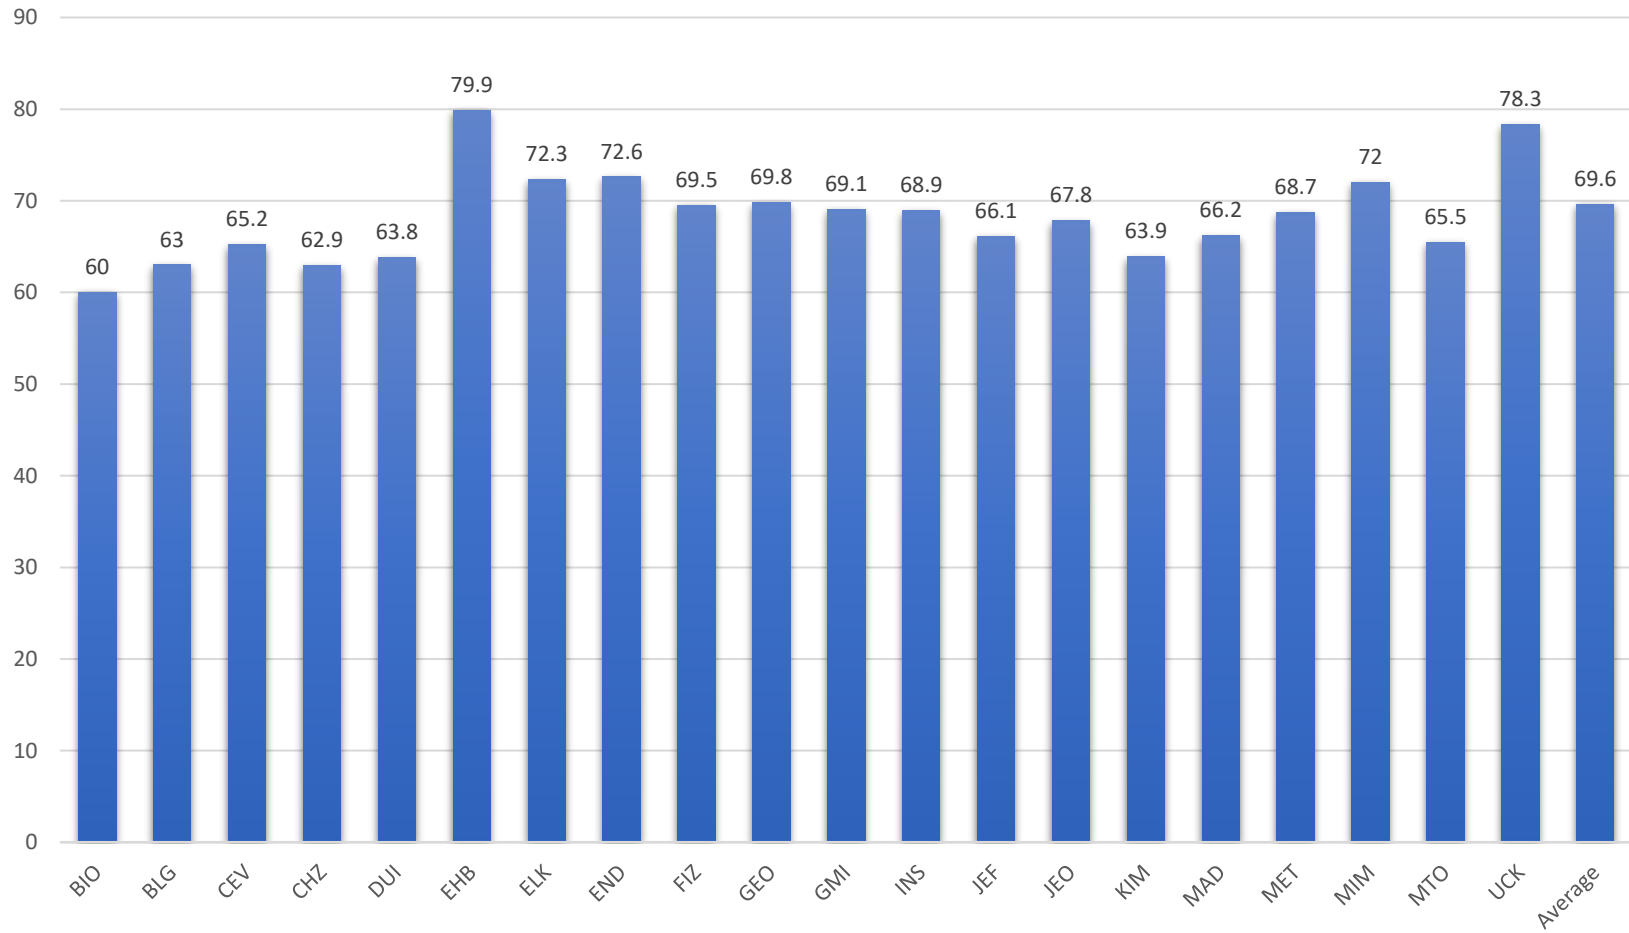

MAT210 - Spring 2021 Average 414 Students

Undergraduate program codes available at:

<https://www.sis.itu.edu.tr/EN/about-sis/undergraduate-program-codes.php>

MAT210 - Fall 2020 Average 920 Students

Undergraduate program codes available at: