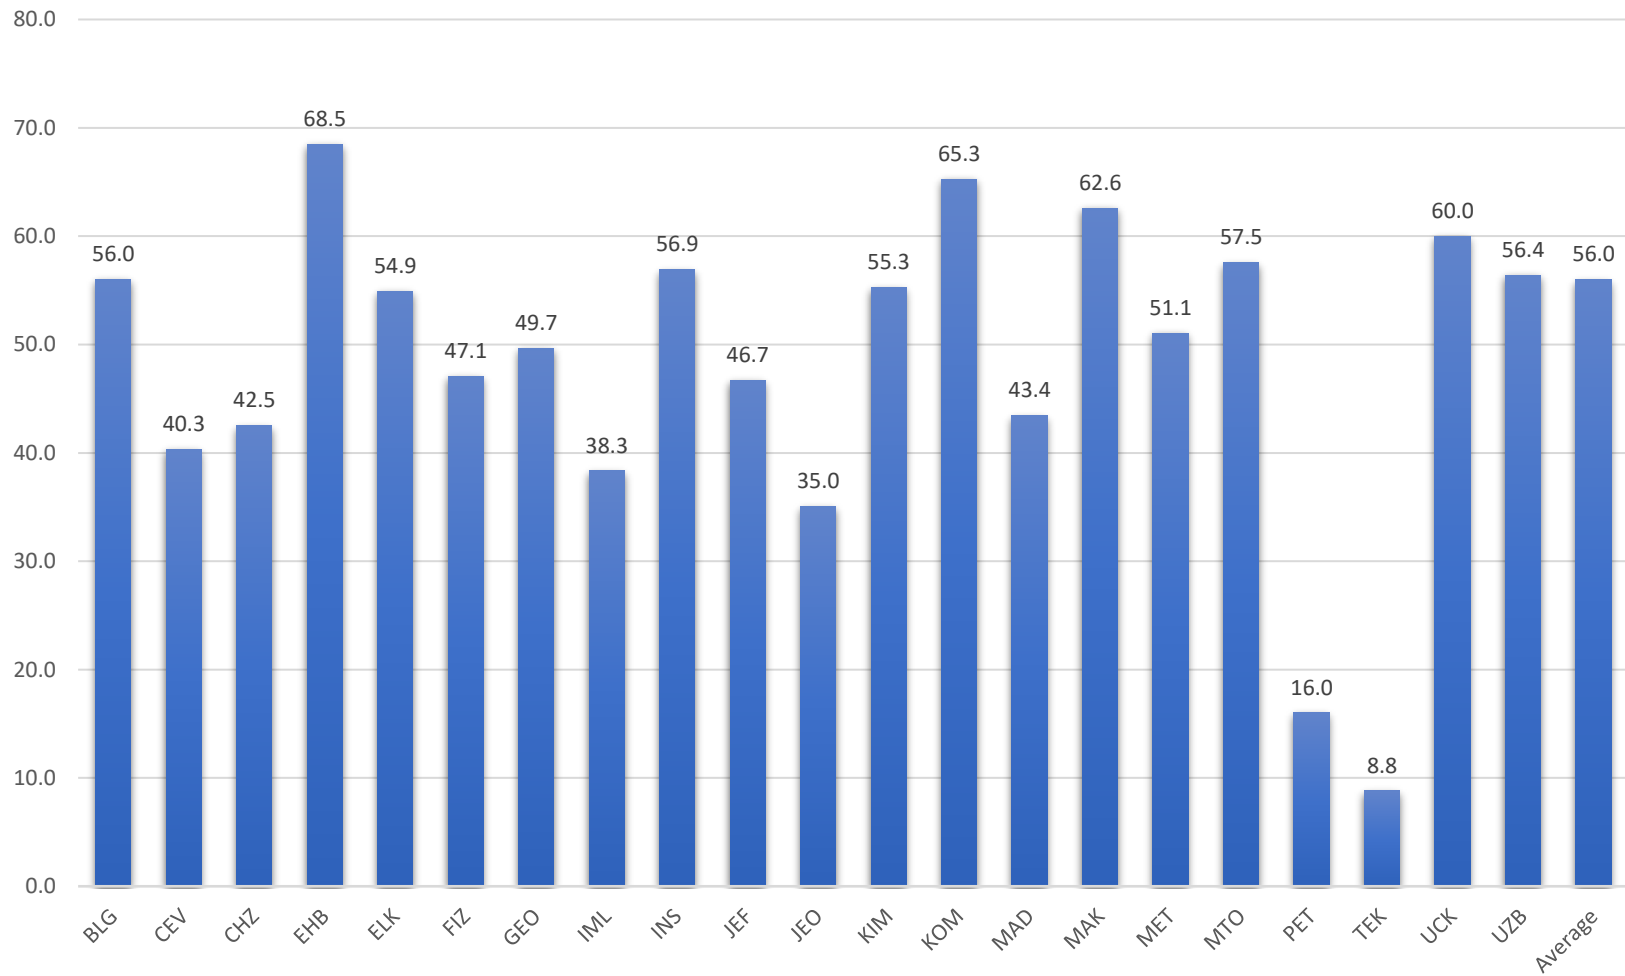

MAT210 - Fall 2017 Average 643 Students

Undergraduate program codes available at:

<https://www.sis.itu.edu.tr/EN/about-sis/undergraduate-program-codes.php>