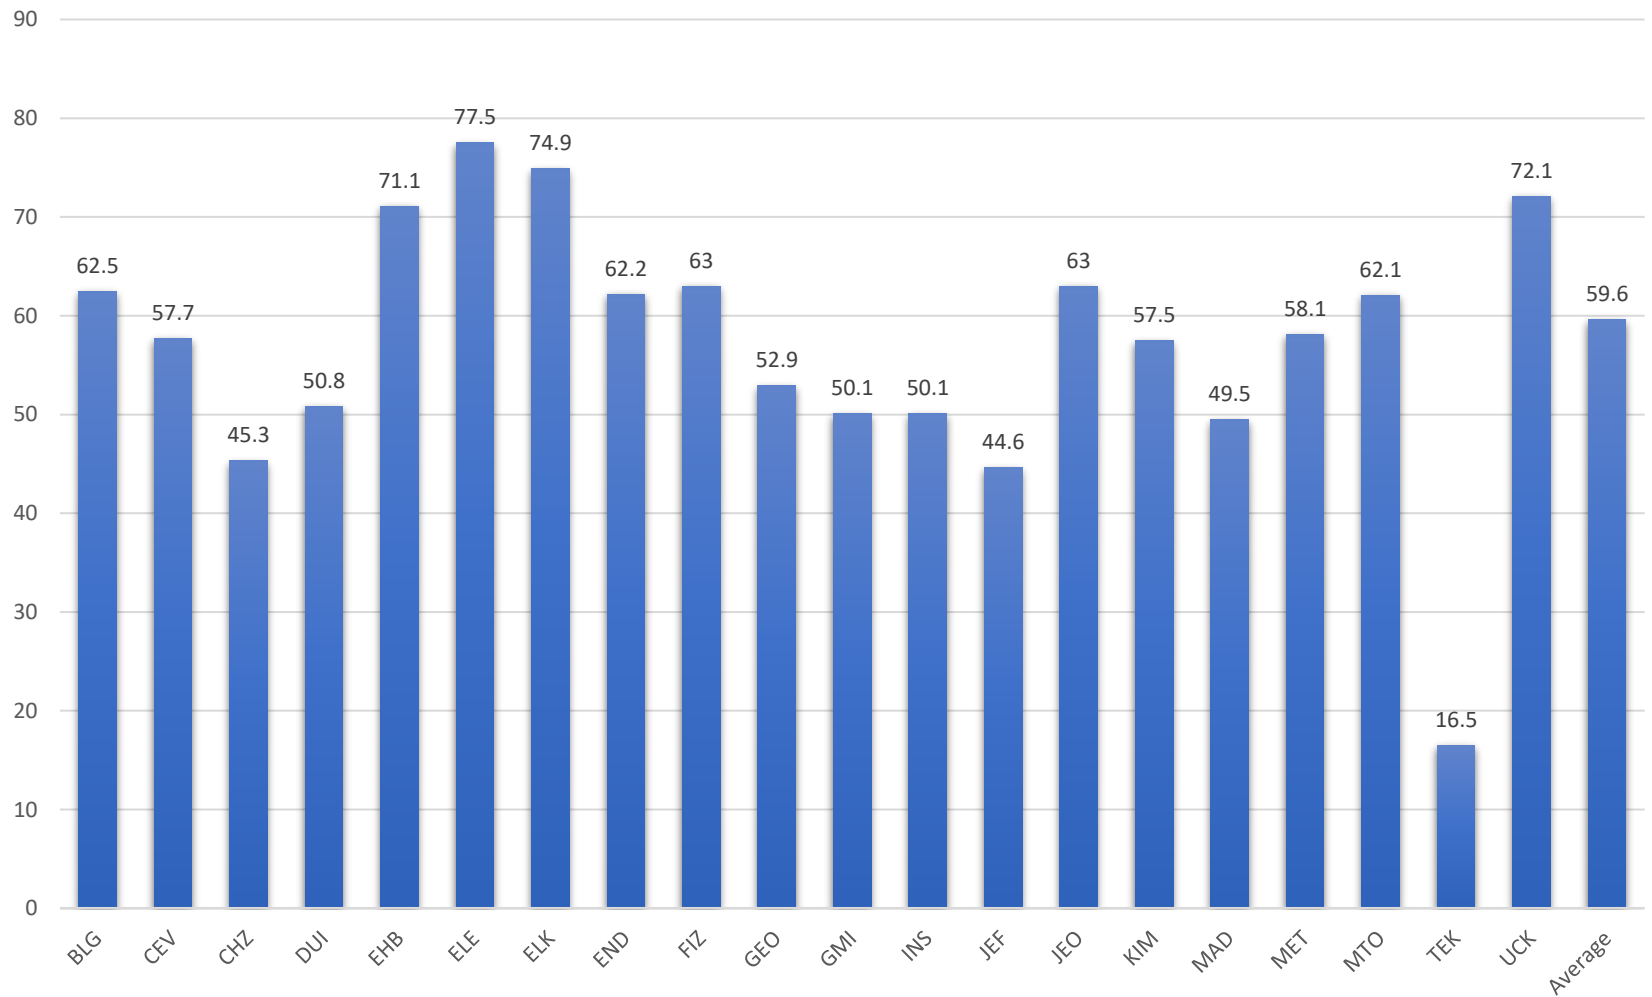

MAT210 - Fall 2019 Average 653 Students

Undergraduate program codes available at:

<https://www.sis.itu.edu.tr/EN/about-sis/undergraduate-program-codes.php>