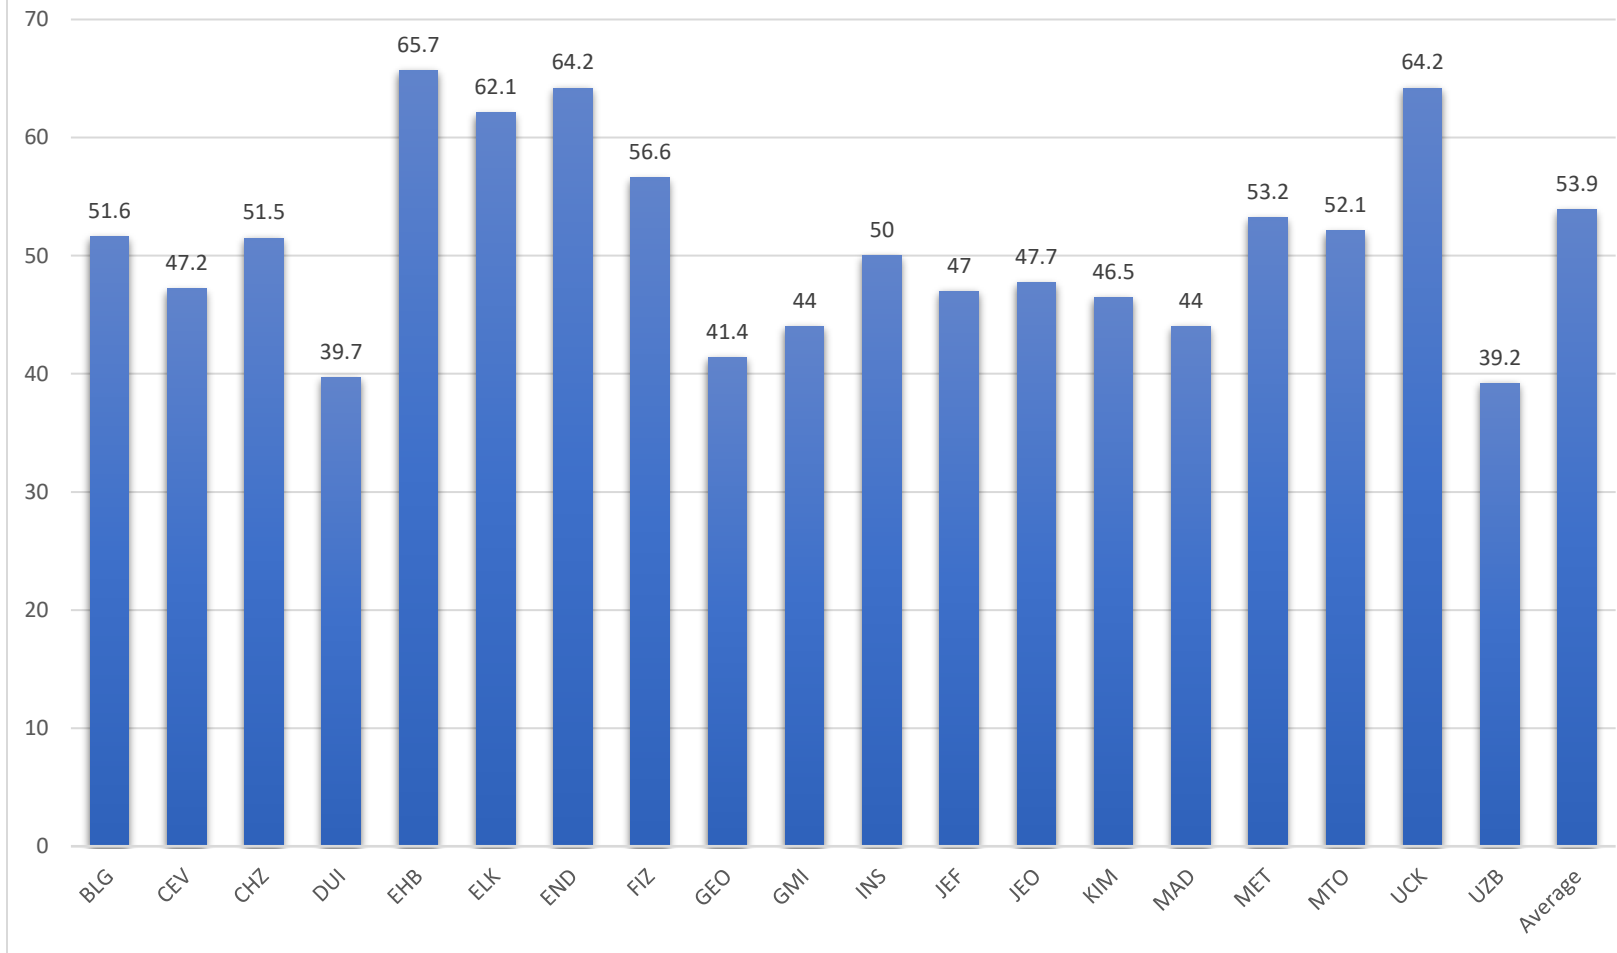

MAT210 - Spring 2019 Average 435 Students

Undergraduate program codes available at:

<https://www.sis.itu.edu.tr/EN/about-sis/undergraduate-program-codes.php>