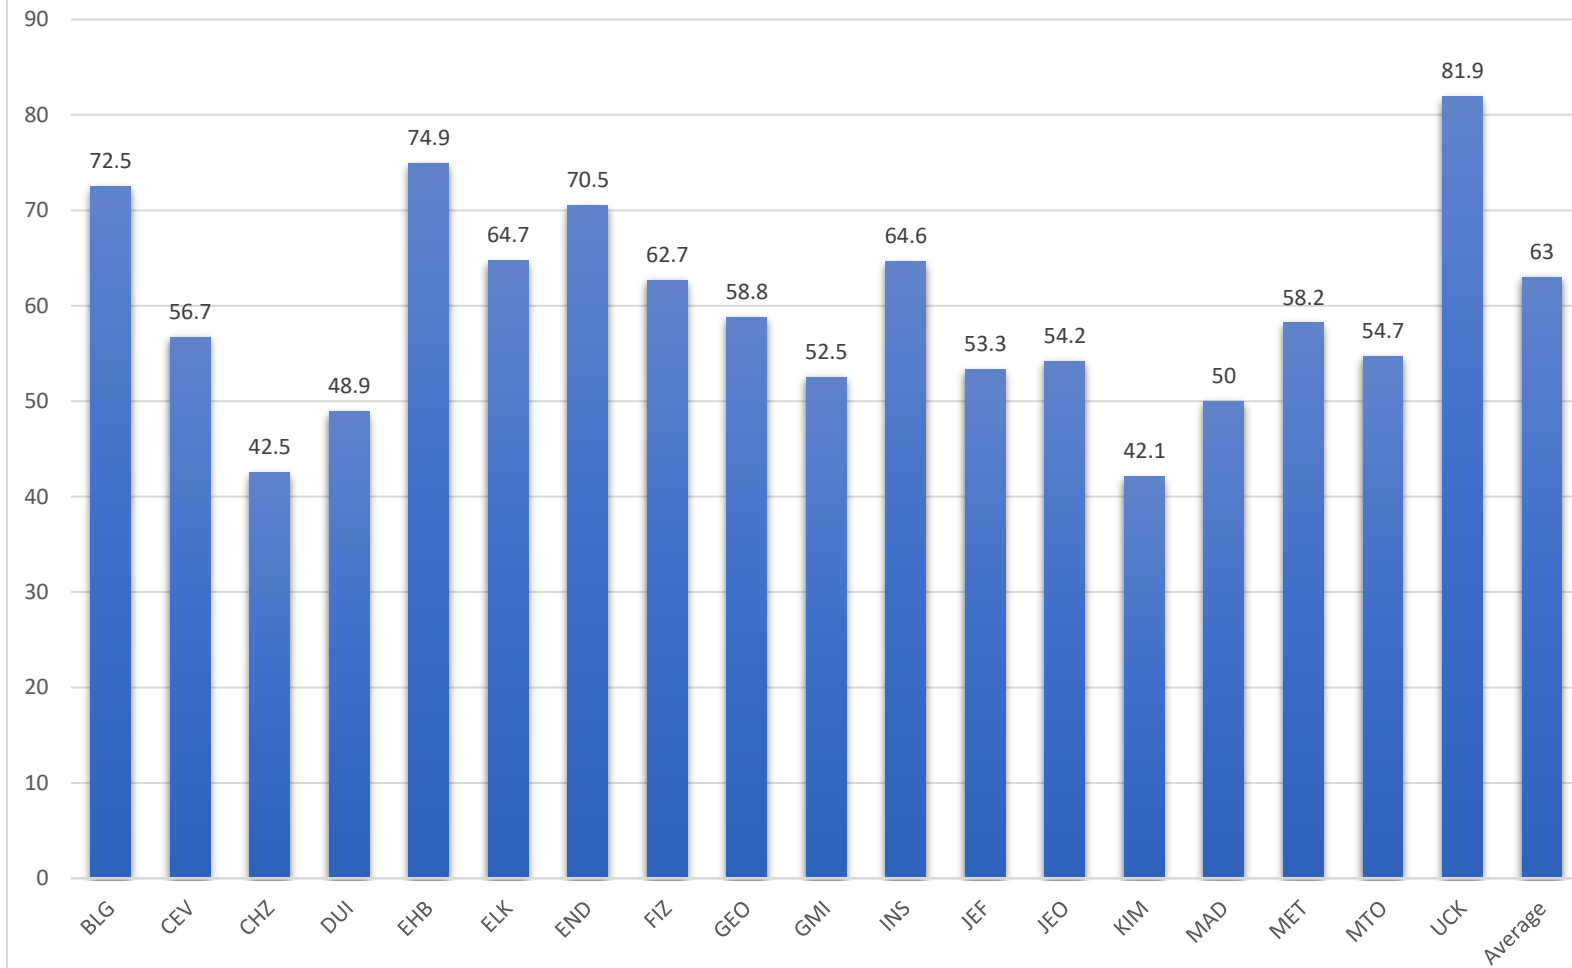

MAT210 - Spring 2020 Average 387 Students

Undergraduate program codes available at:

<https://www.sis.itu.edu.tr/EN/about-sis/undergraduate-program-codes.php>