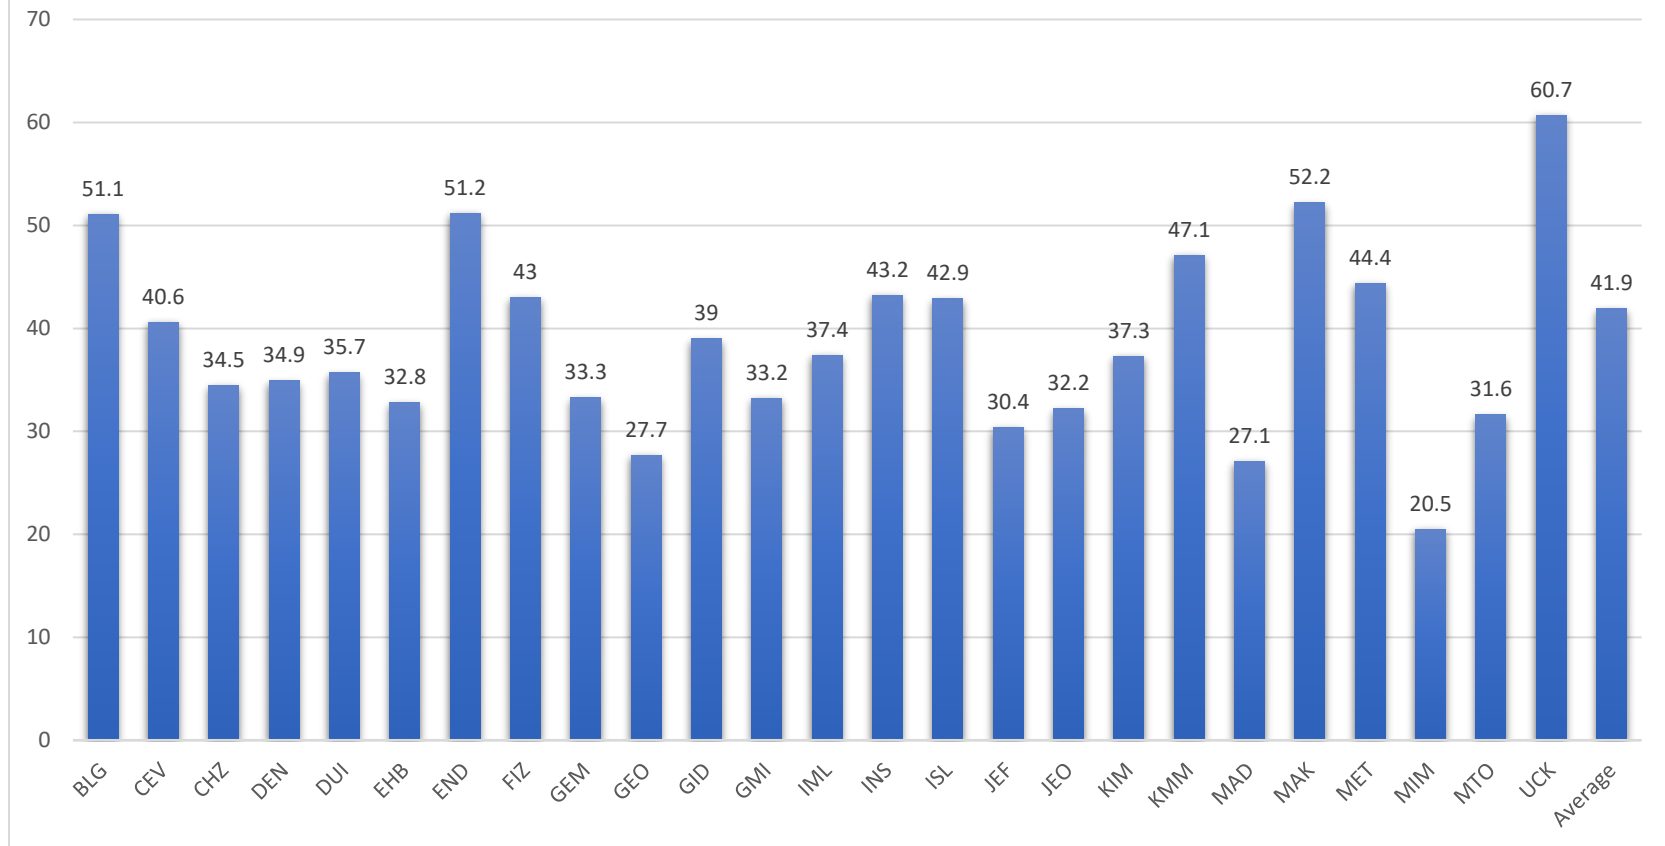

MAT104 - Fall 2019 Average 659 Students

Undergraduate program codes available at:

<https://www.sis.itu.edu.tr/EN/about-sis/undergraduate-program-codes.php>