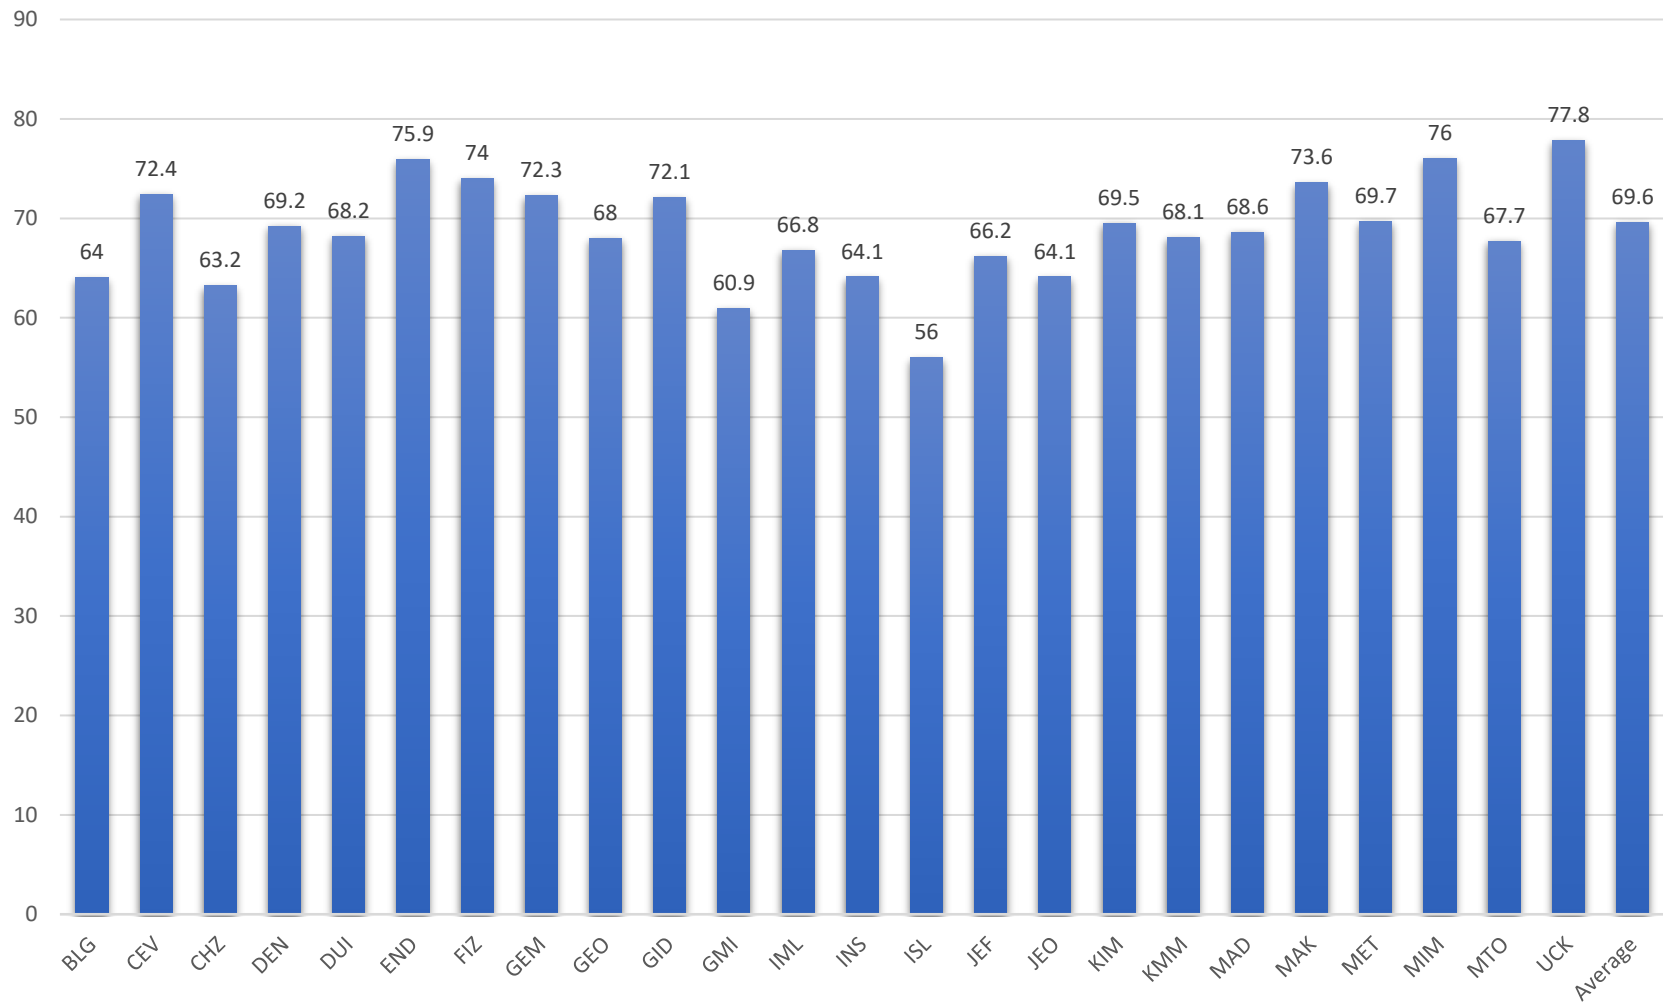

MAT104 - Fall 2020 Average 542 Students

Undergraduate program codes available at:

<https://www.sis.itu.edu.tr/EN/about-sis/undergraduate-program-codes.php>