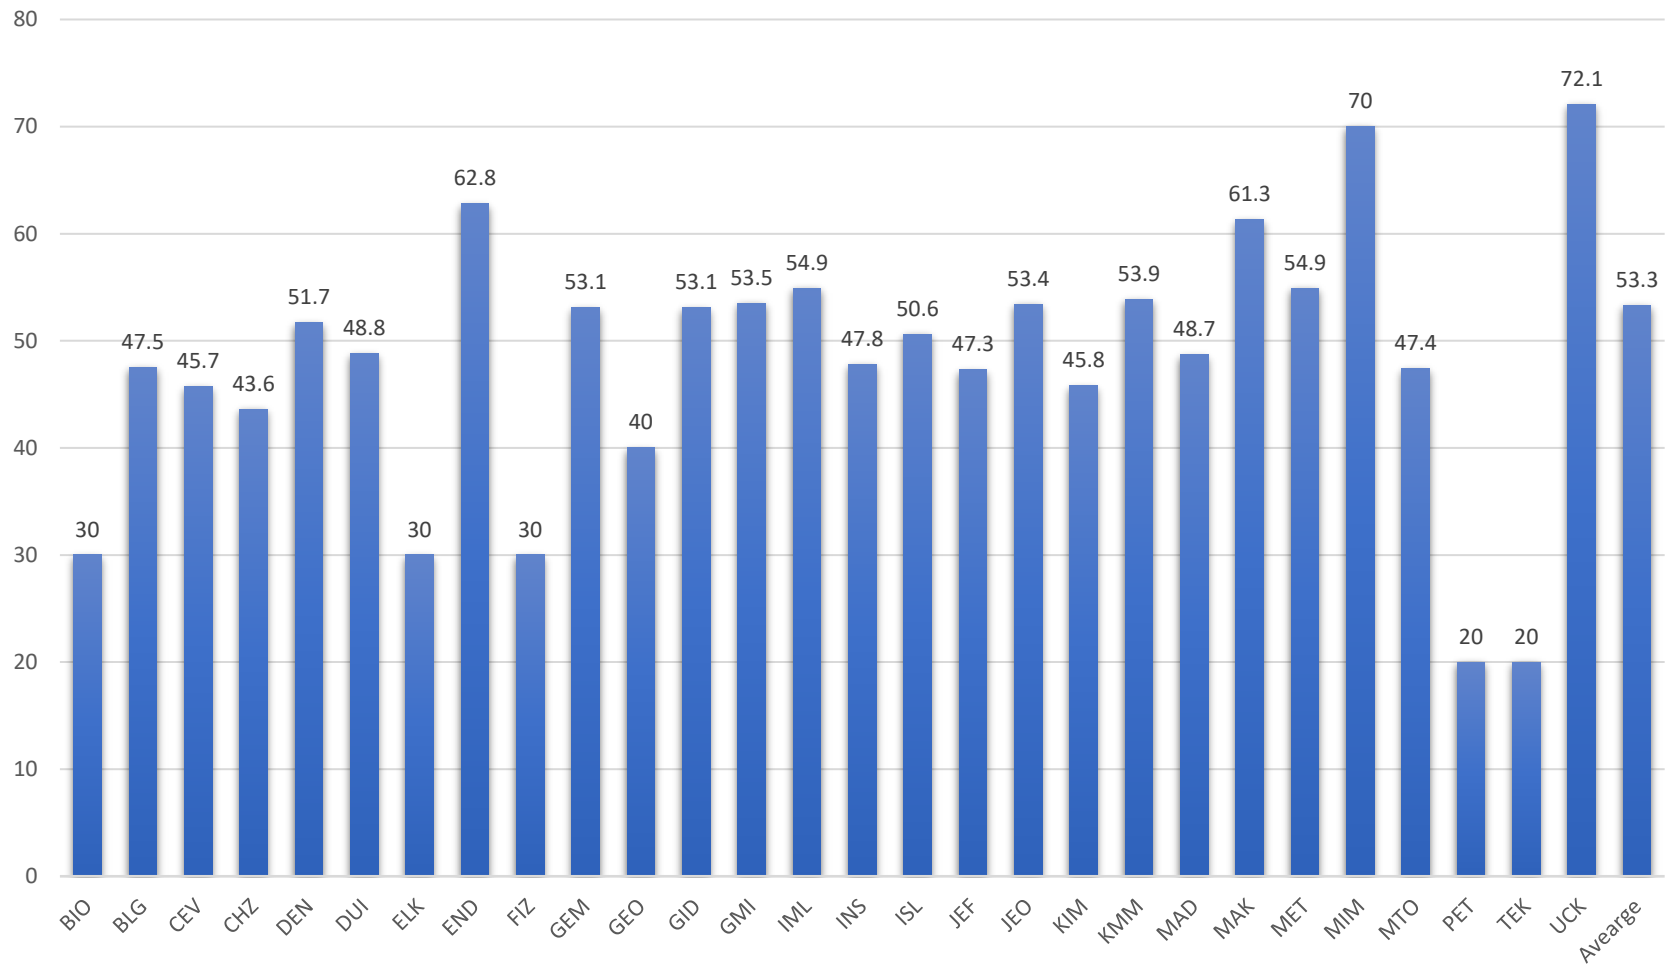

MAT104 - Spring 2020 Average 1163 Students

Undergraduate program codes available at:

<https://www.sis.itu.edu.tr/EN/about-sis/undergraduate-program-codes.php>