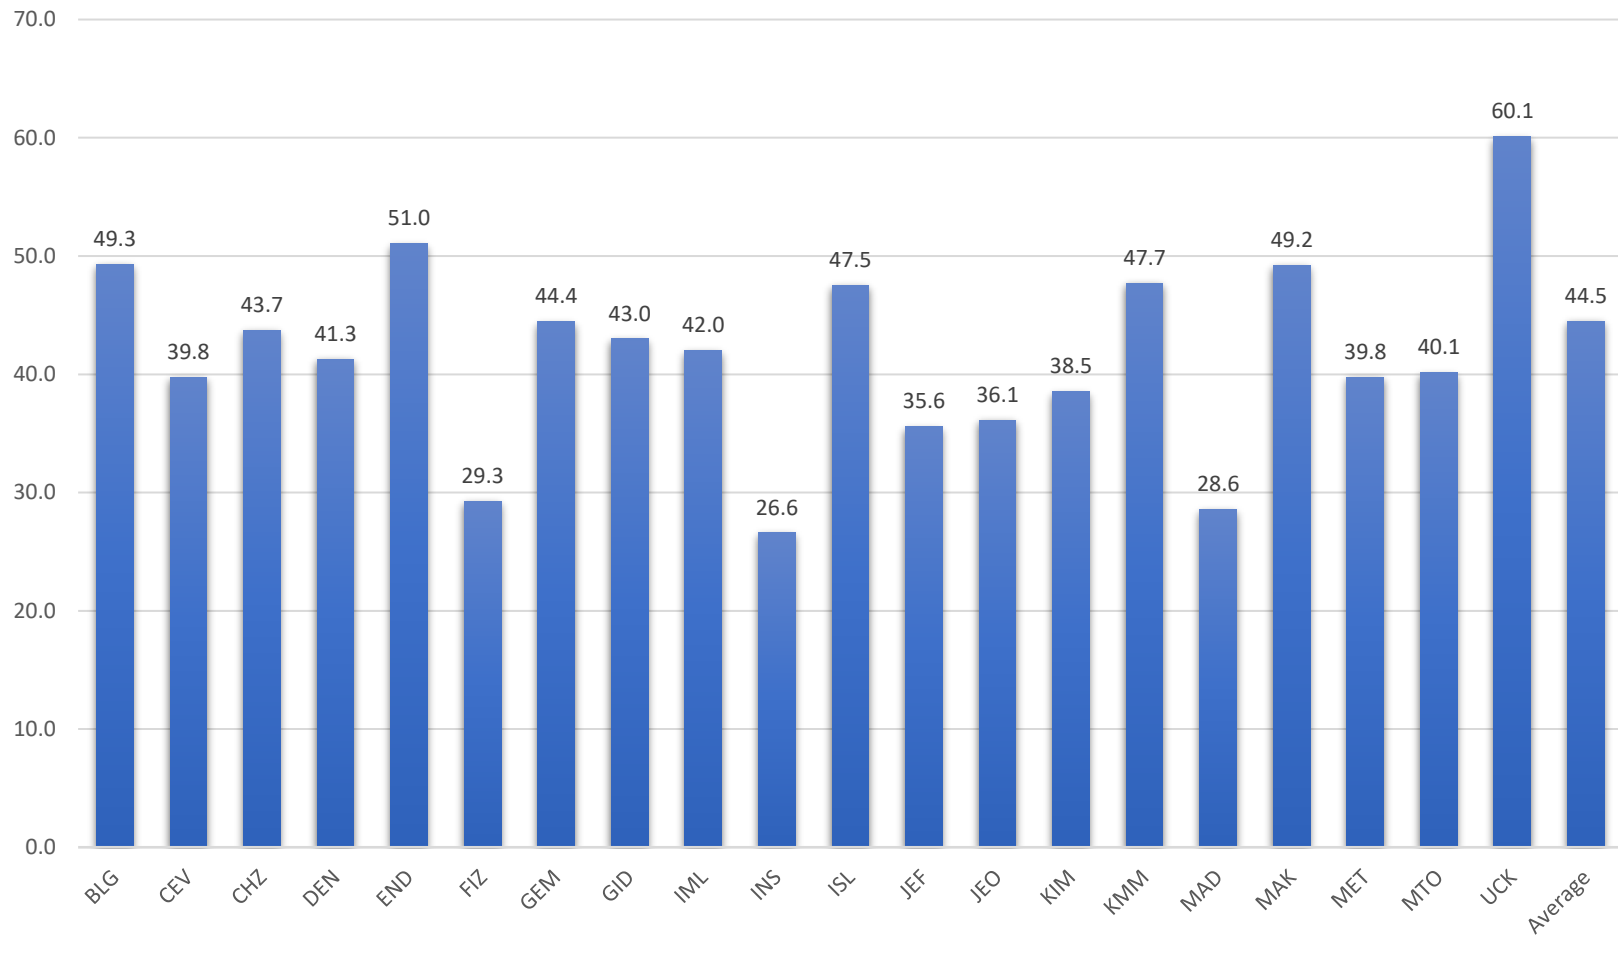

MAT104 - Spring 2018 Average 840 Students

Undergraduate program codes available at:

<https://www.sis.itu.edu.tr/EN/about-sis/undergraduate-program-codes.php>