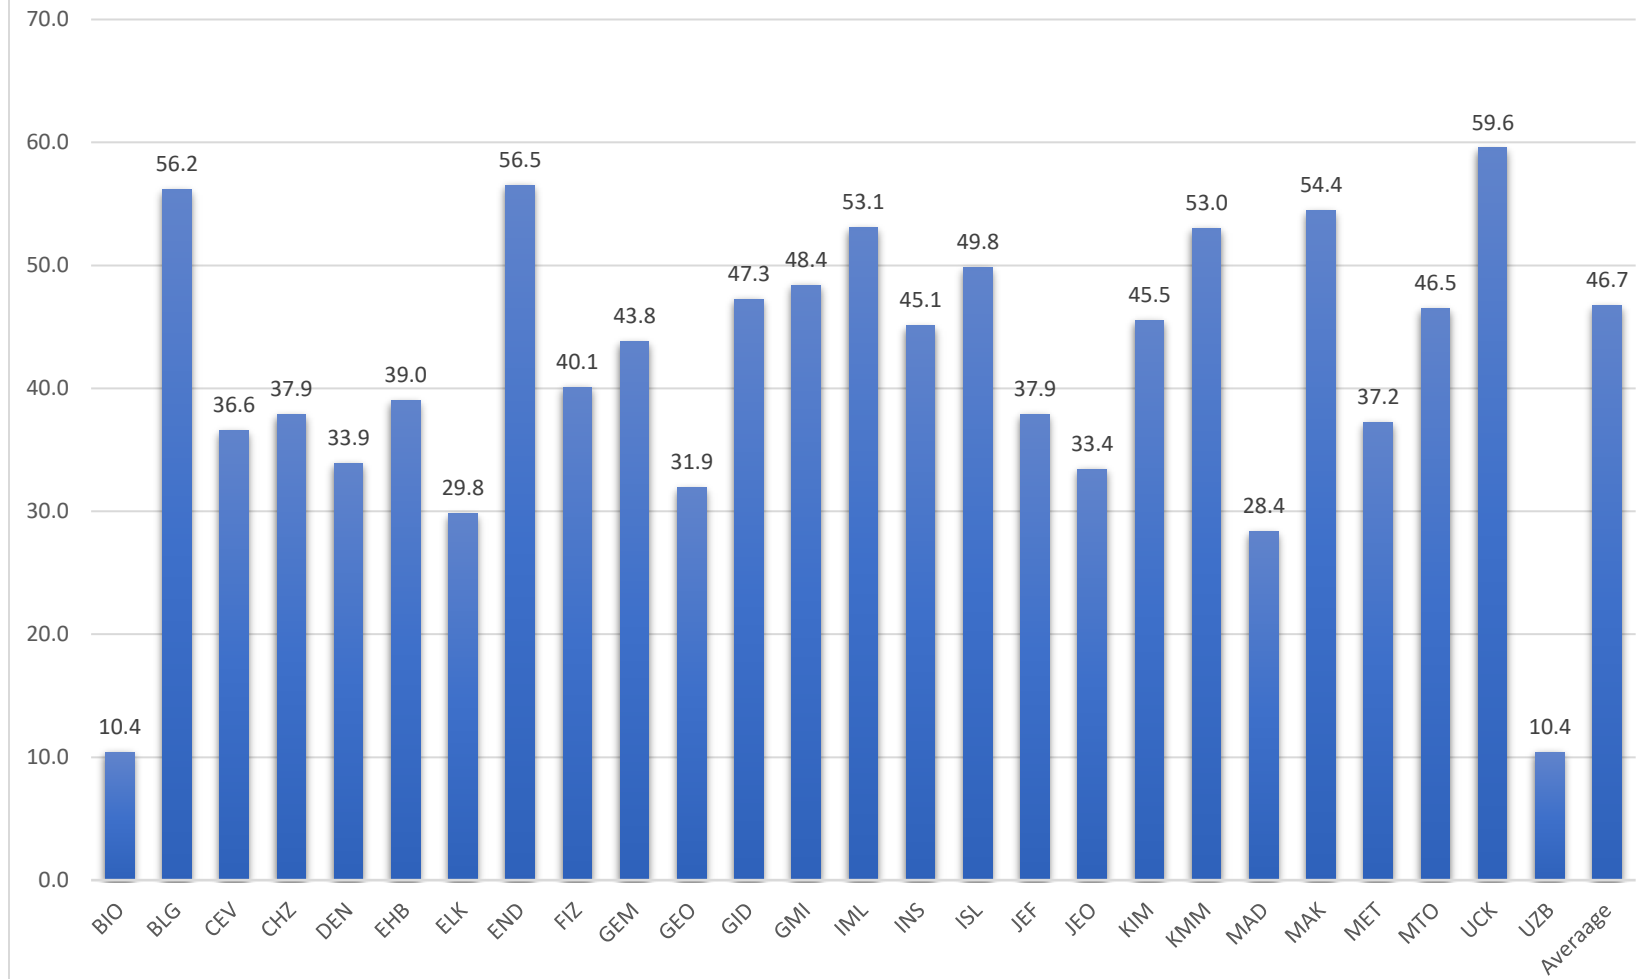

MAT104 - Fall 2017 Average 701 Students

Undergraduate program codes available at:

<https://www.sis.itu.edu.tr/EN/about-sis/undergraduate-program-codes.php>