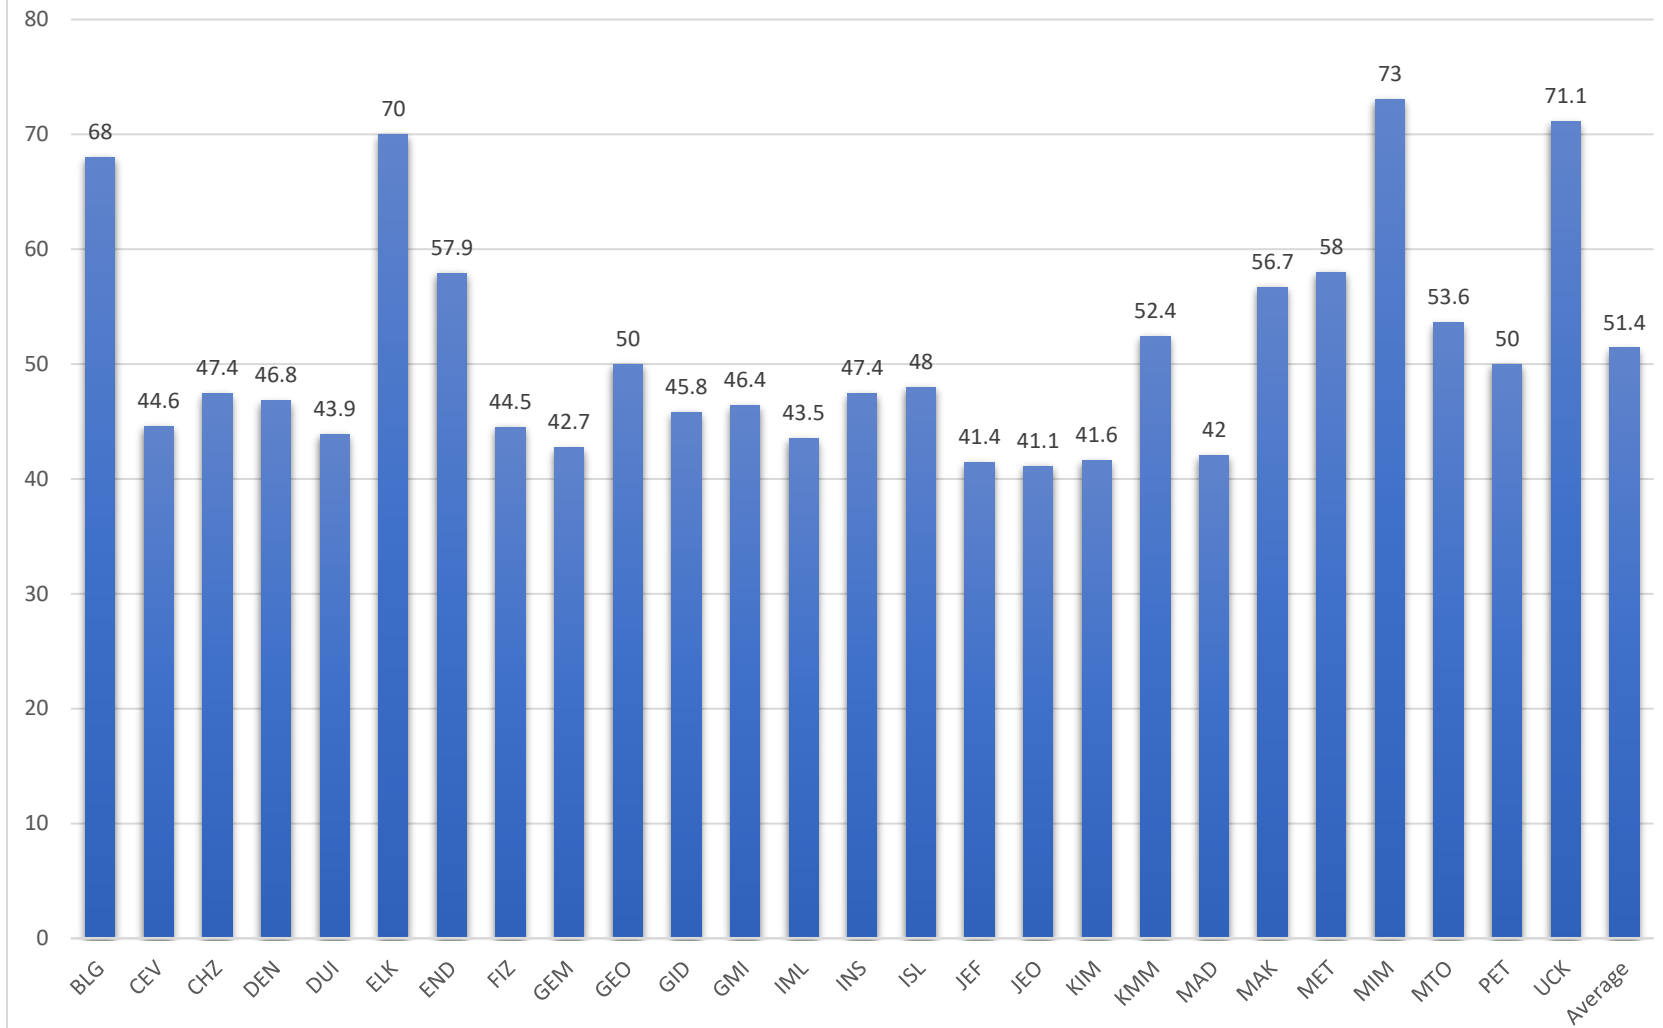

MAT 104

MATHEMATICS 2

ABET Assessments

MAT104 - Fall 2021 Average 243 Students

Undergraduate program codes available at:

<https://www.sis.itu.edu.tr/EN/about-sis/undergraduate-program-codes.php>

MAT104 - Spring 2021 Average 1153 Students