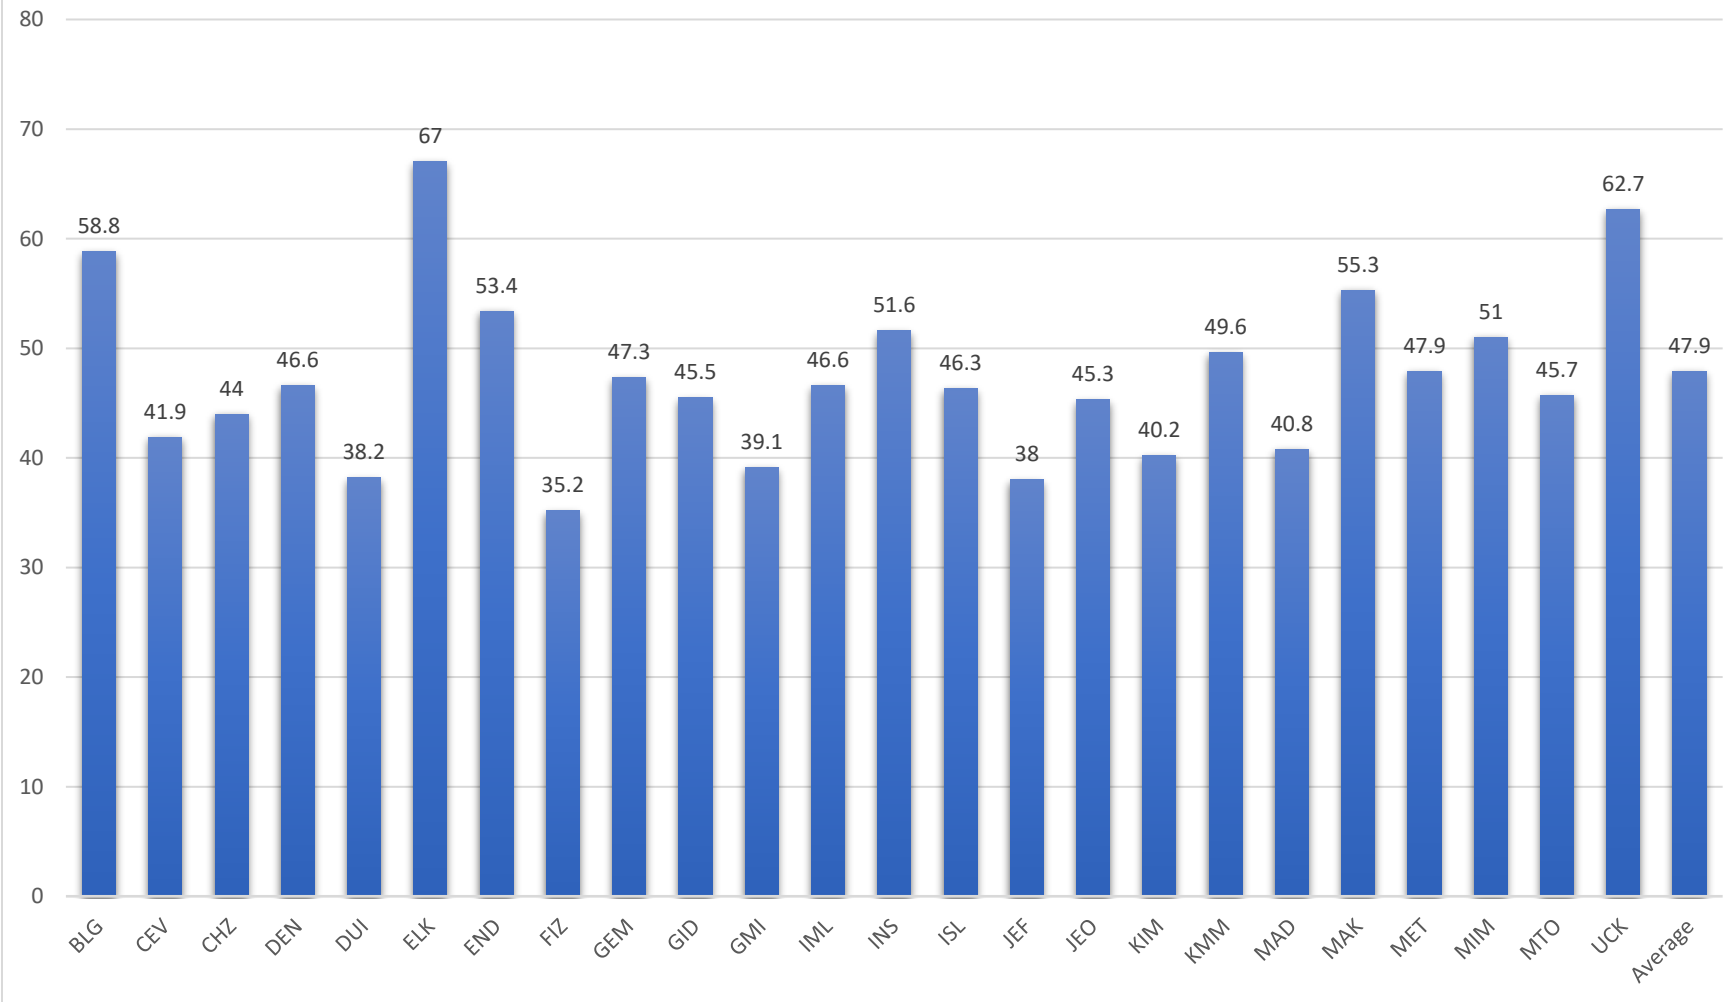

MAT104 - Spring 2019 Average 1037 Students

Undergraduate program codes available at:

<https://www.sis.itu.edu.tr/EN/about-sis/undergraduate-program-codes.php>