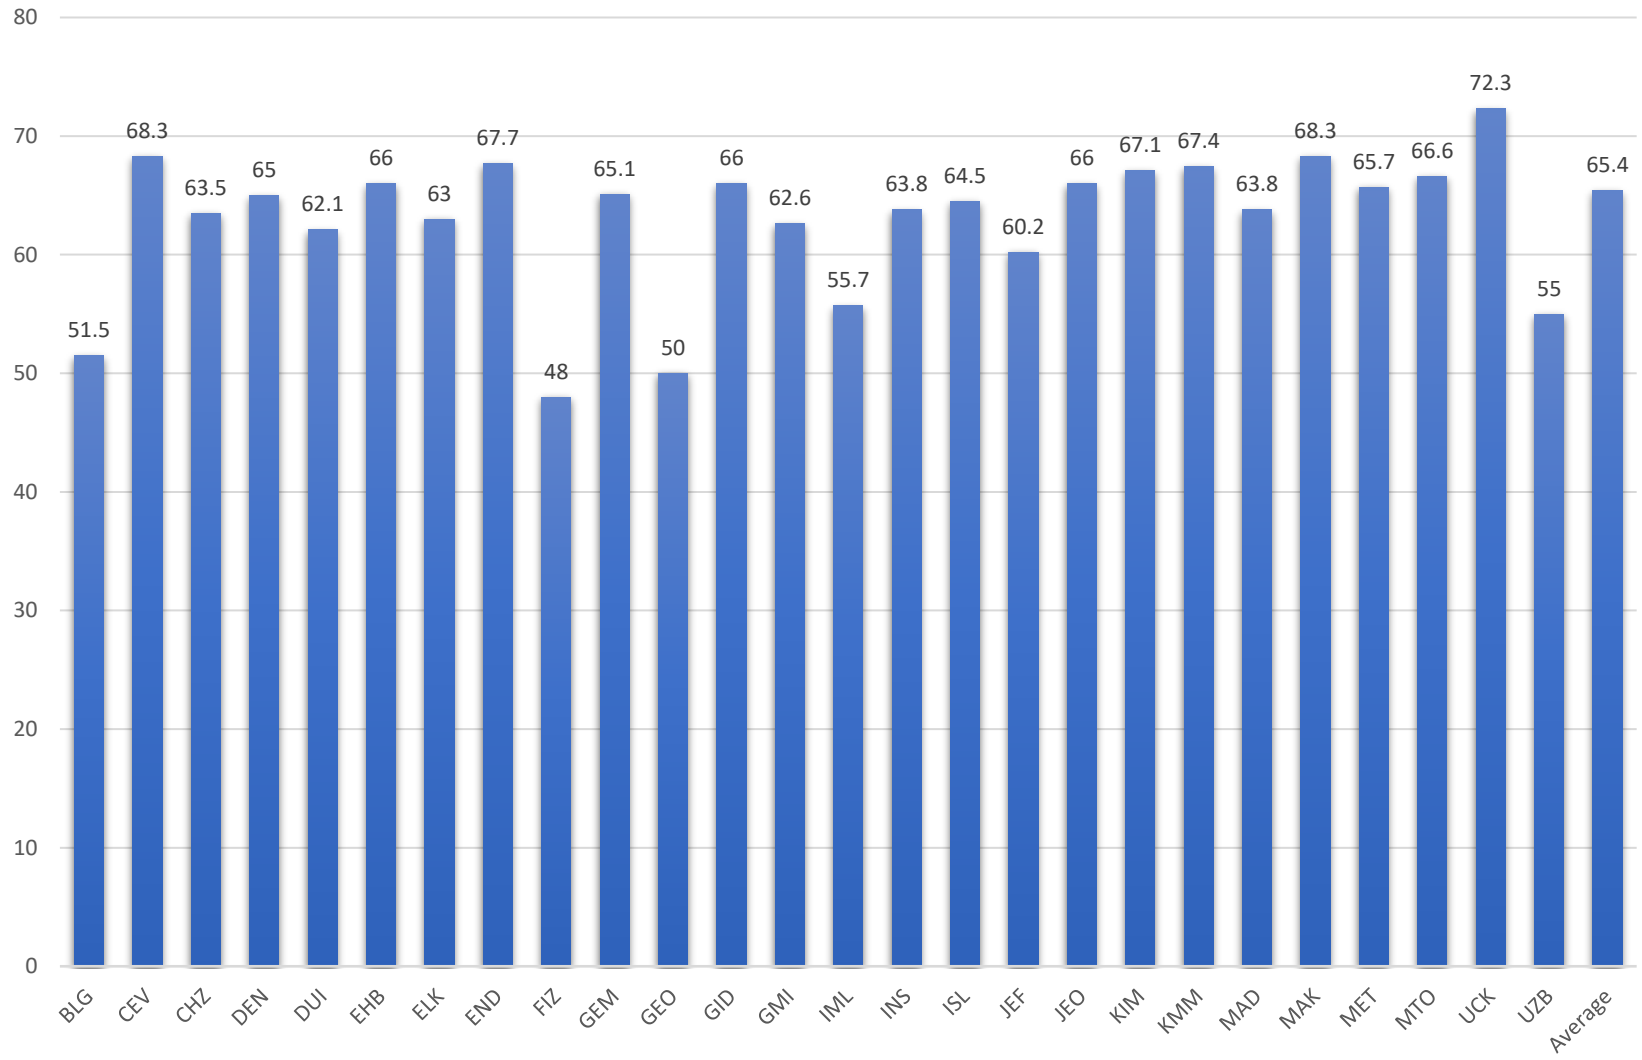

MAT 104

MATHEMATICS 2

ABET Assessments

MAT104 - Fall 2021 Average 243 Students

Undergraduate program codes available at:

<https://www.sis.itu.edu.tr/EN/about-sis/undergraduate-program-codes.php>

MAT104 - Spring 2021 Average 1153 Students