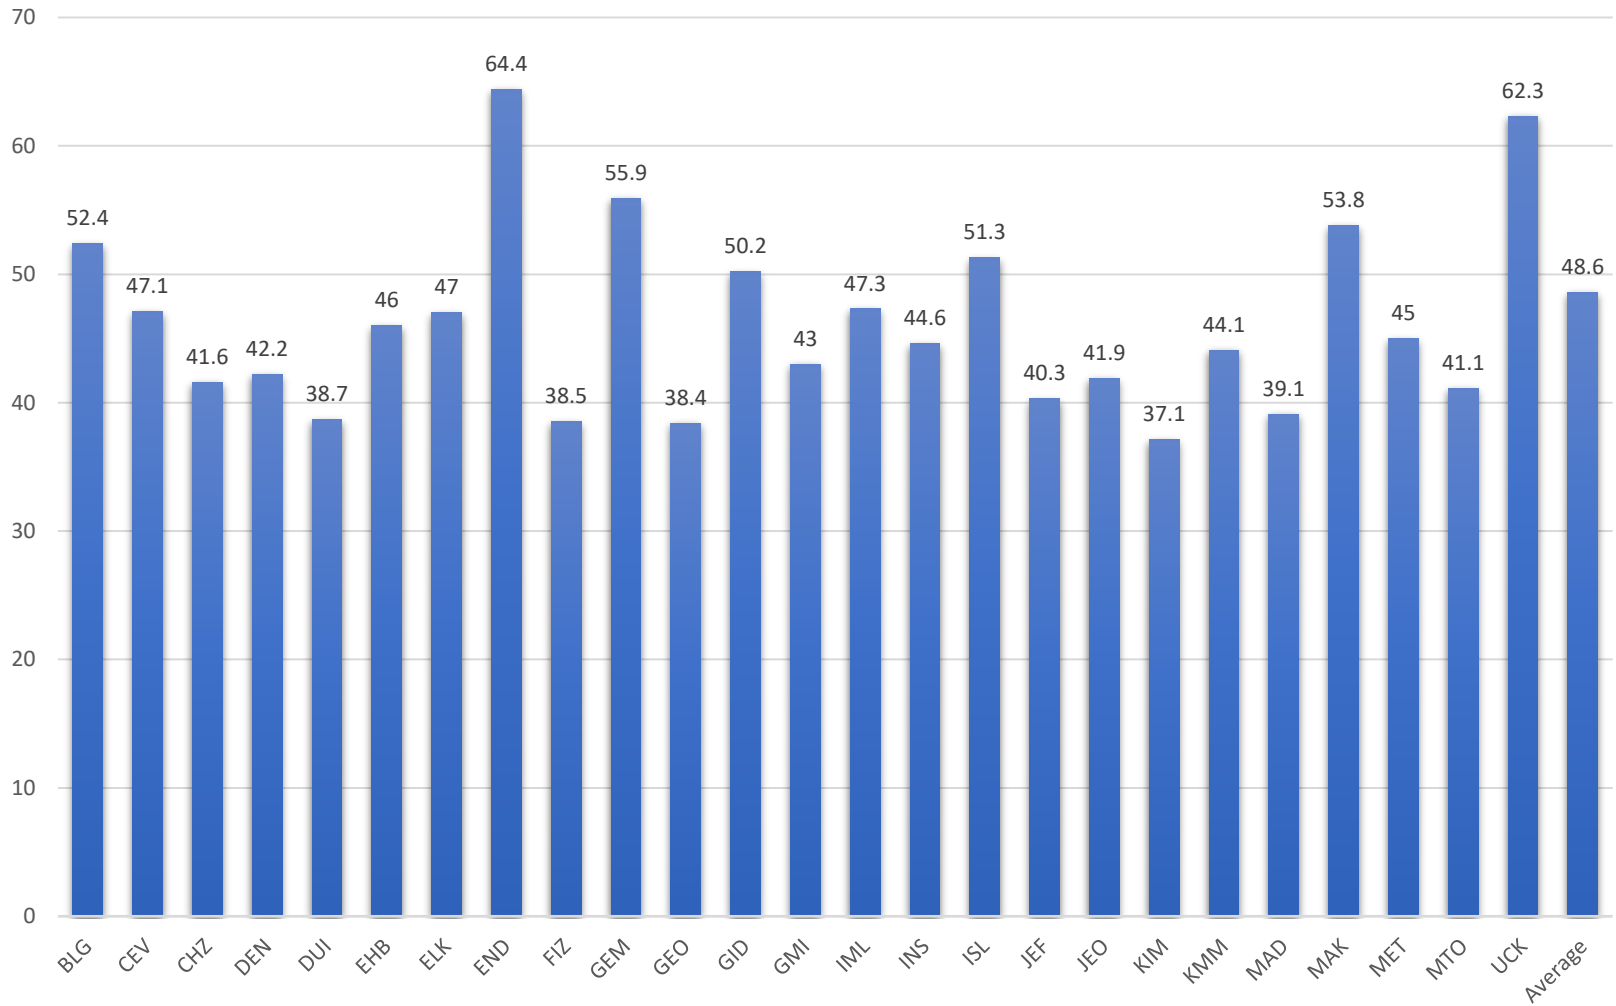

MAT104 - Fall 2018 Average 572 Students

Undergraduate program codes available at:

<https://www.sis.itu.edu.tr/EN/about-sis/undergraduate-program-codes.php>