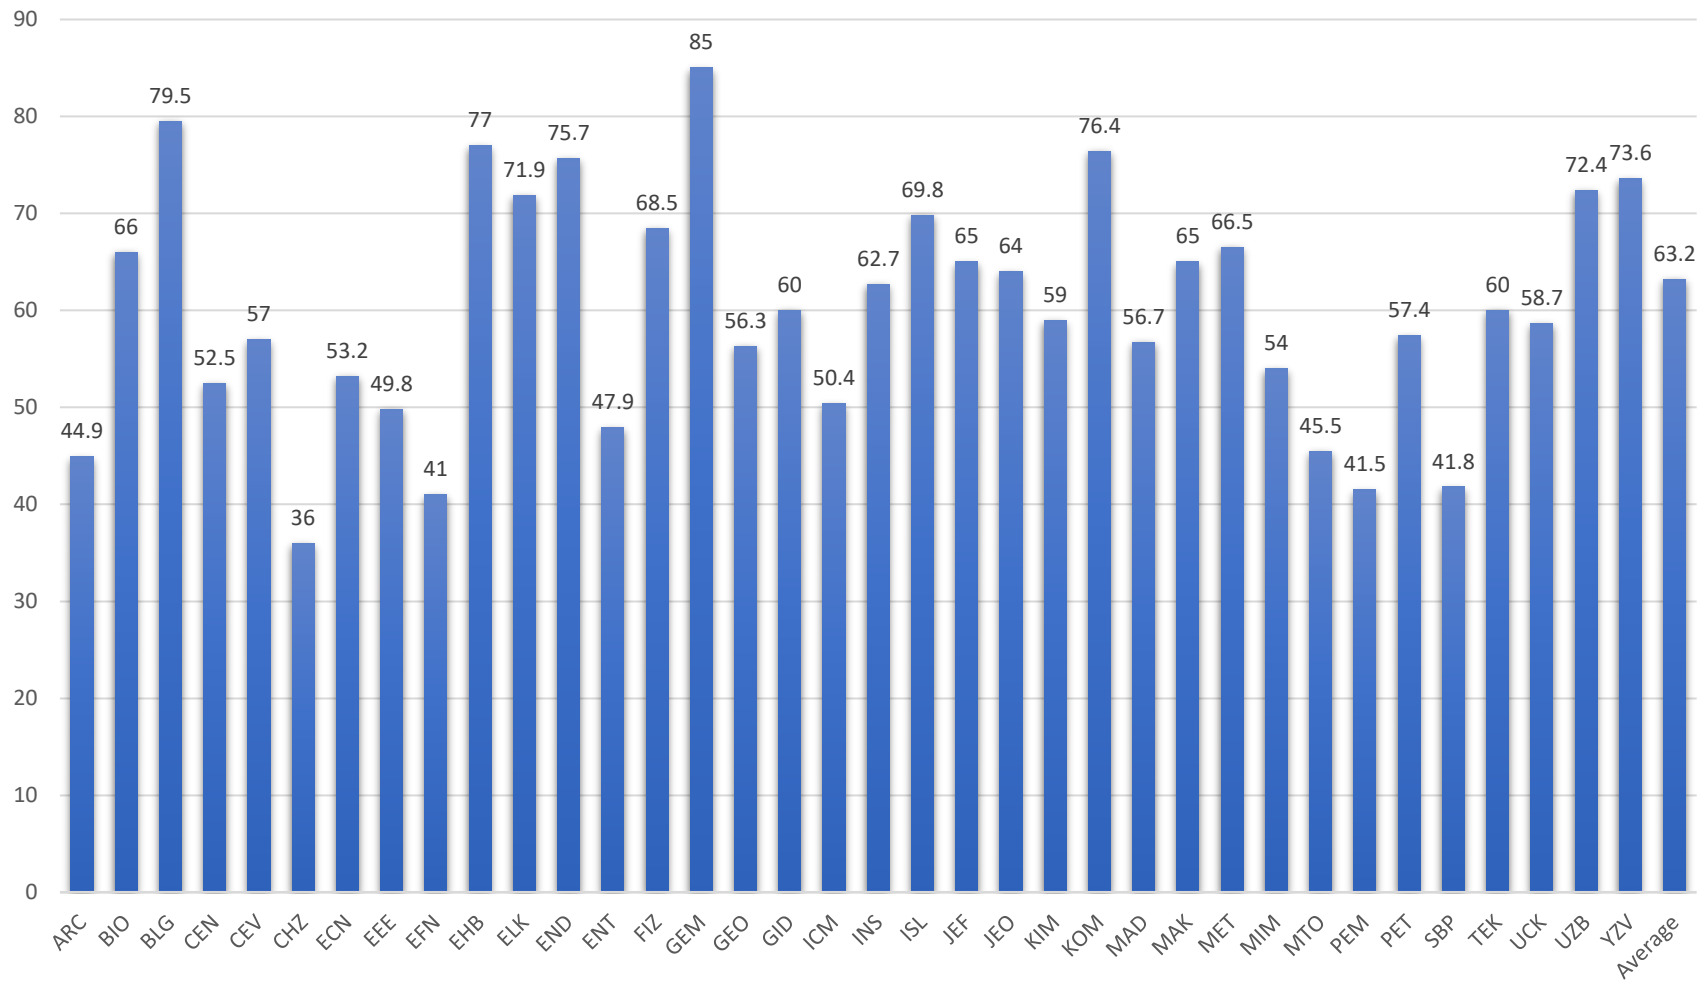

MAT 103E

MATHEMATICS 1

ABET Assessments

MAT103E - Fall 2021 Average 2068 Students

Undergraduate program codes available at:

<https://www.sis.itu.edu.tr/EN/about-sis/undergraduate-program-codes.php>

MAT103E - Spring 2021 Average 1092 Students