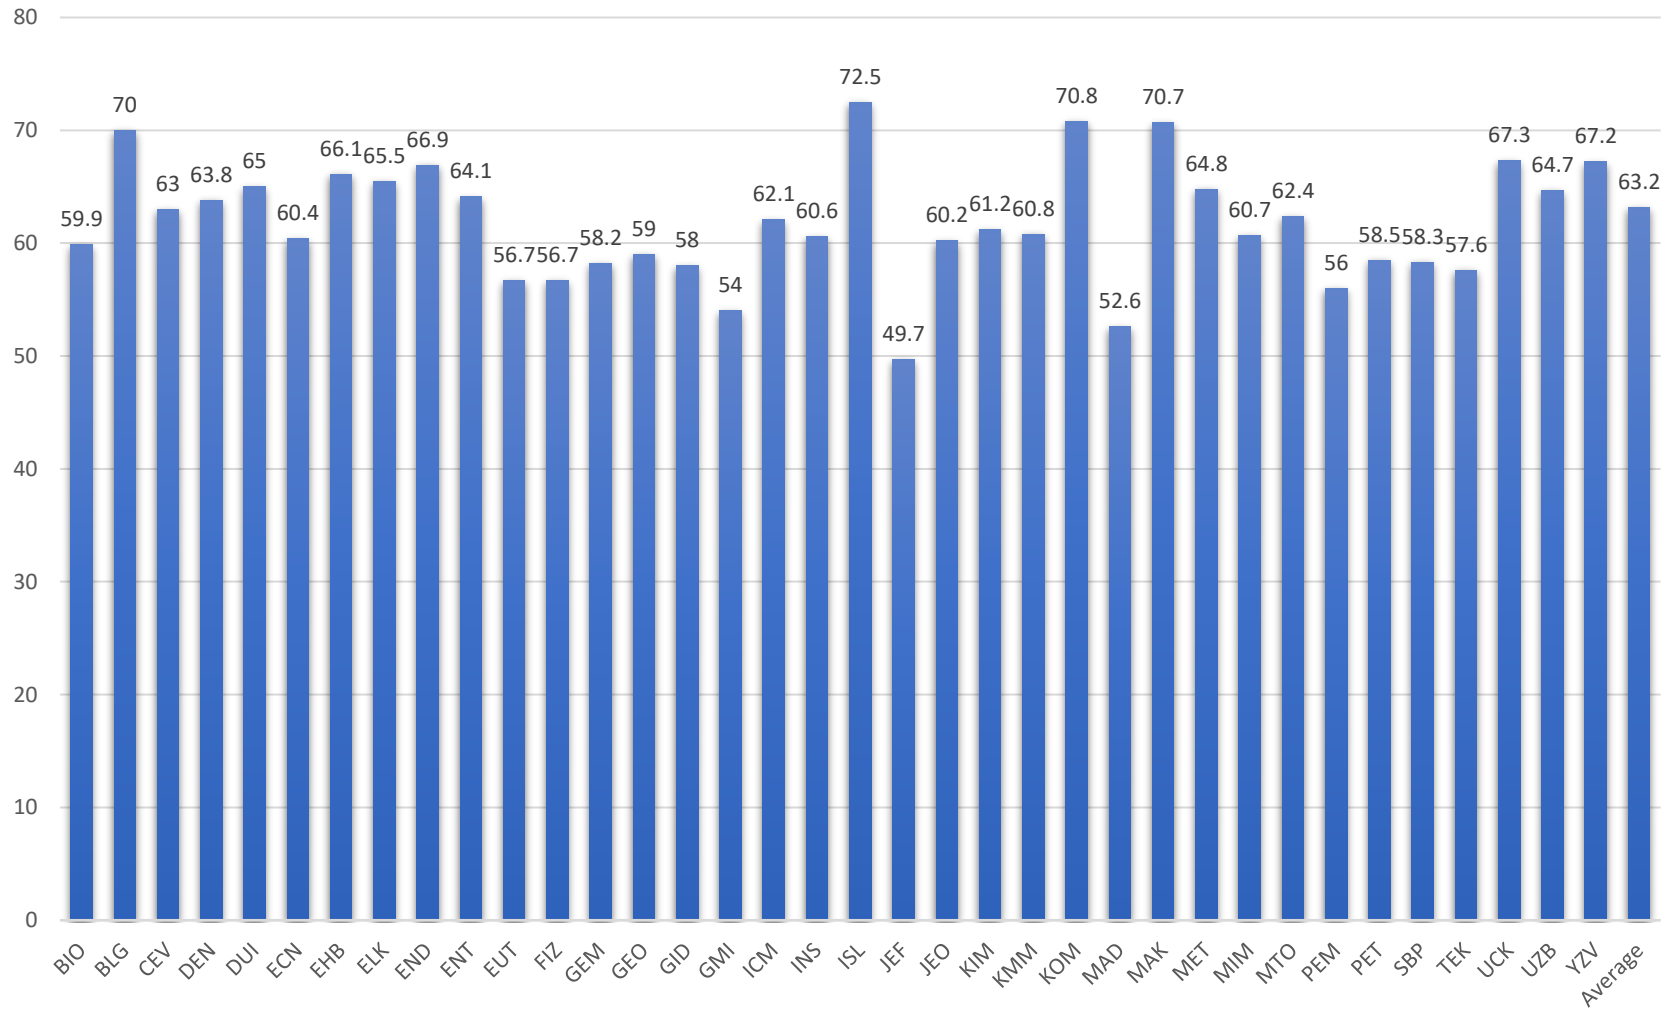

MAT 103E

MATHEMATICS 1

ABET Assessments

MAT103E - Fall 2021 Average 2068 Students

Undergraduate program codes available at:

<https://www.sis.itu.edu.tr/EN/about-sis/undergraduate-program-codes.php>

MAT103E - Spring 2021 Average 1092 Students