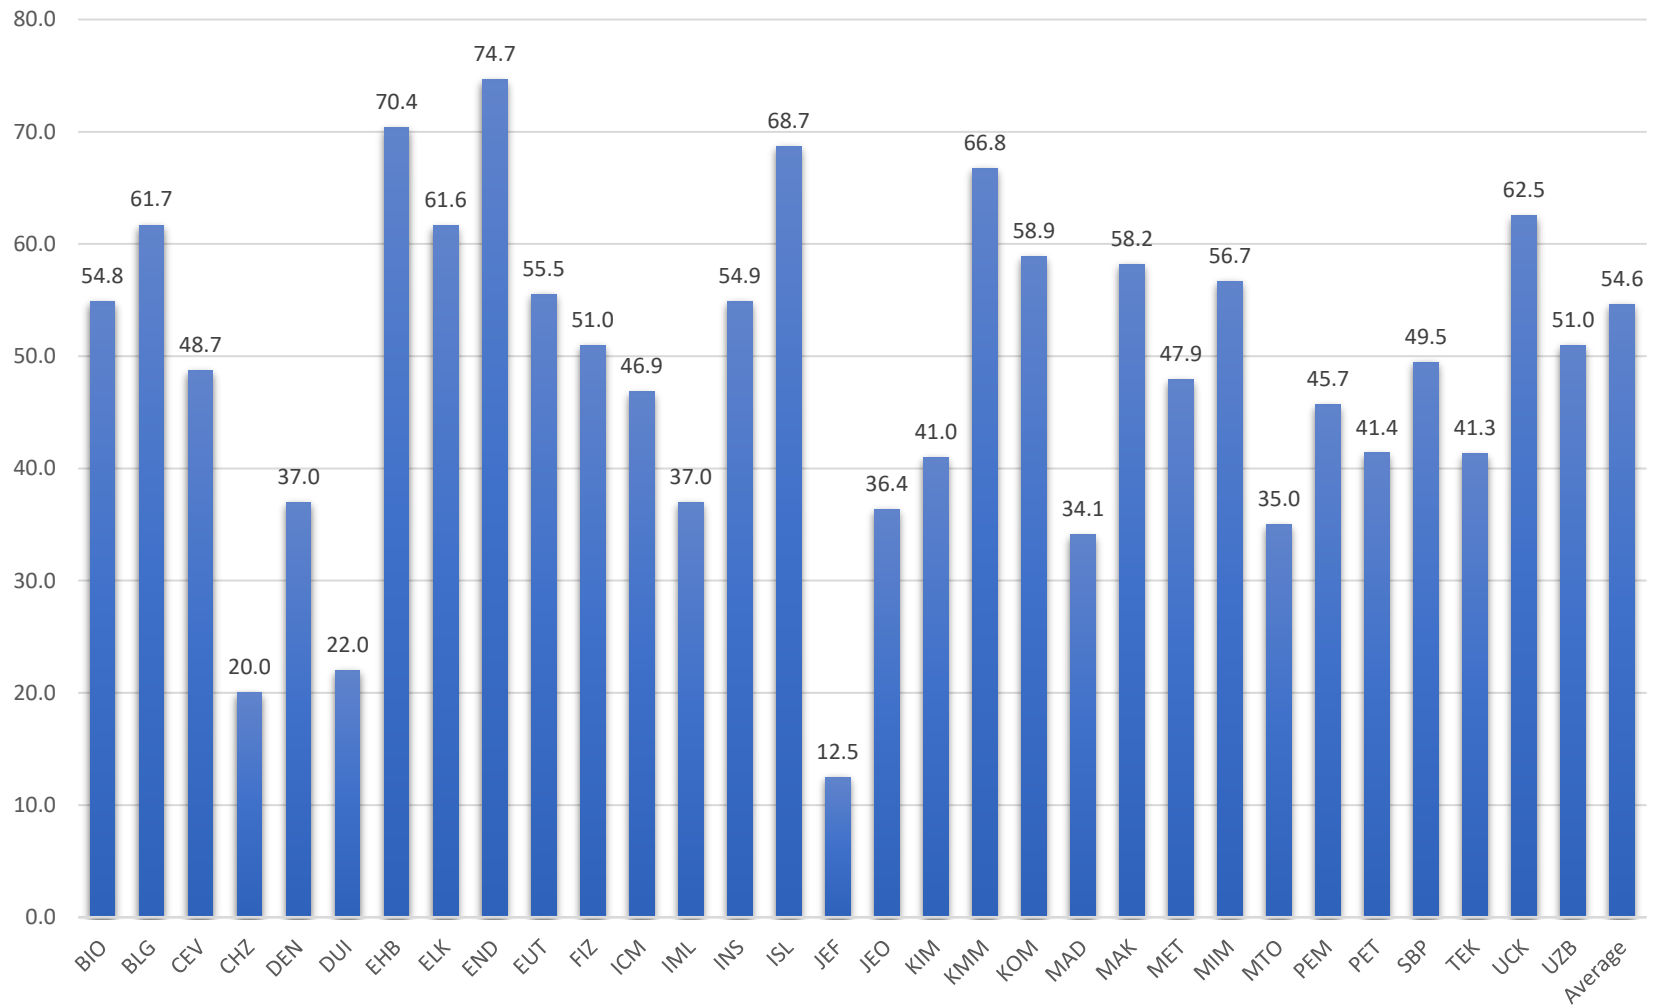

MAT103E - Spring 2018 Average 780 Students

Undergraduate program codes available at:

<https://www.sis.itu.edu.tr/EN/about-sis/undergraduate-program-codes.php>