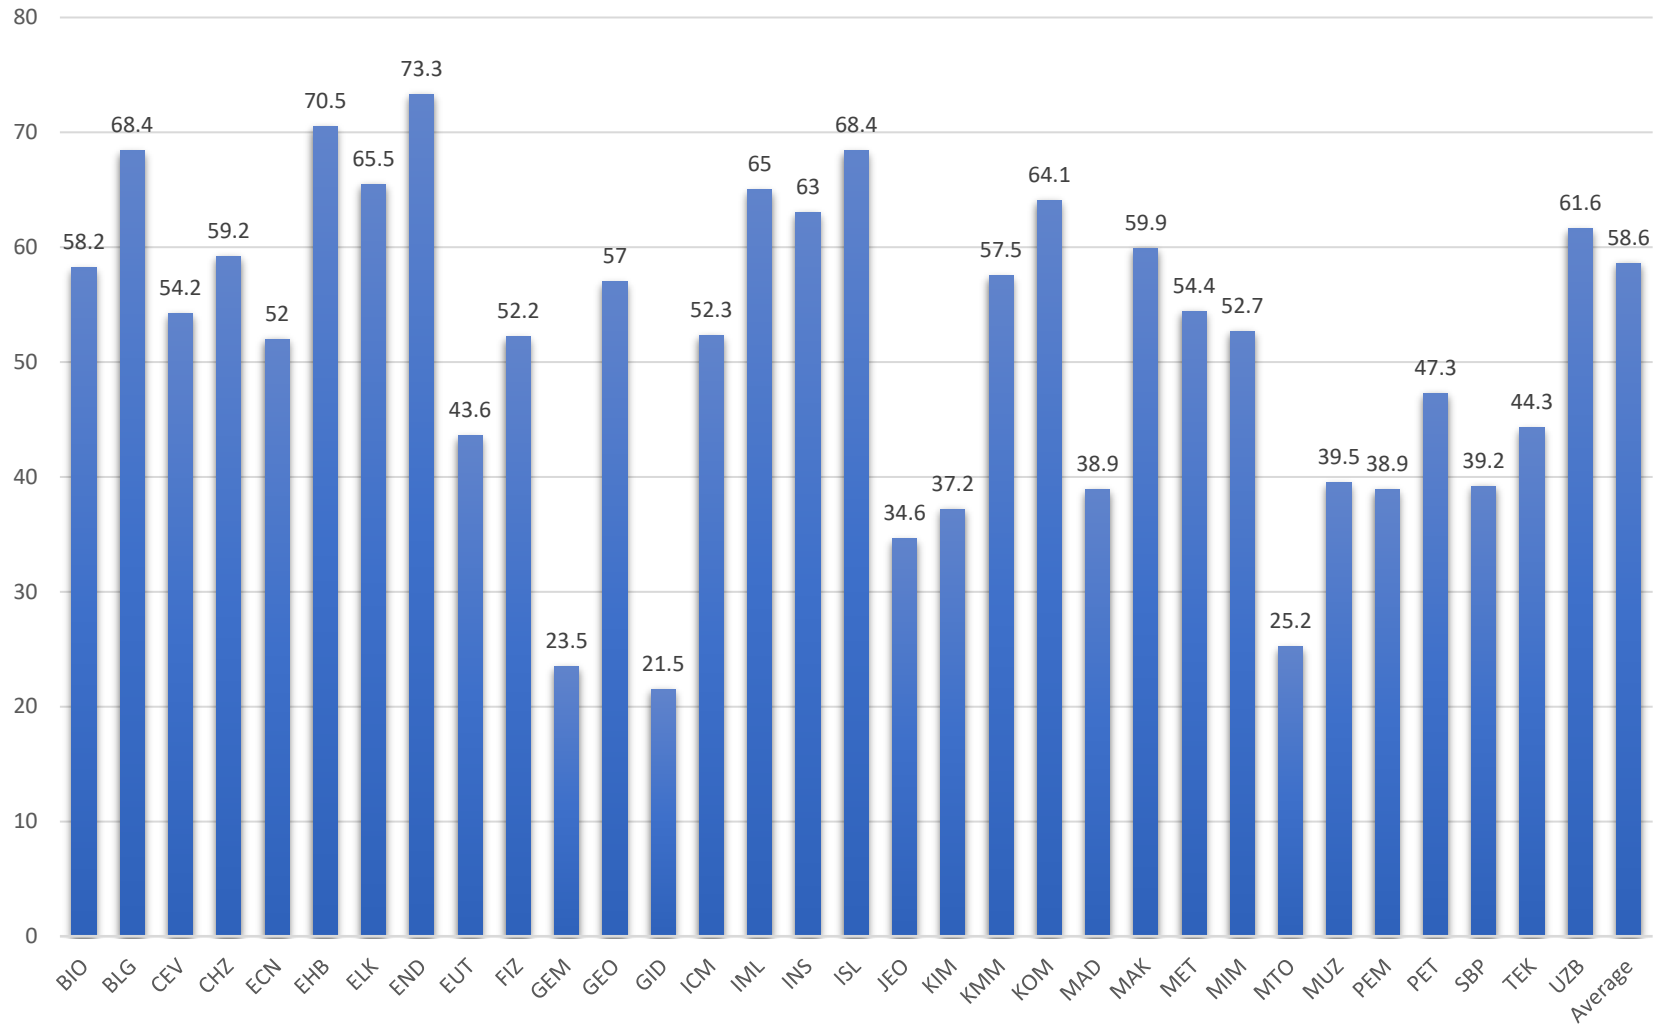

MAT103E - Fall 2018 Average 2019 Students

Undergraduate program codes available at:

<https://www.sis.itu.edu.tr/EN/about-sis/undergraduate-program-codes.php>