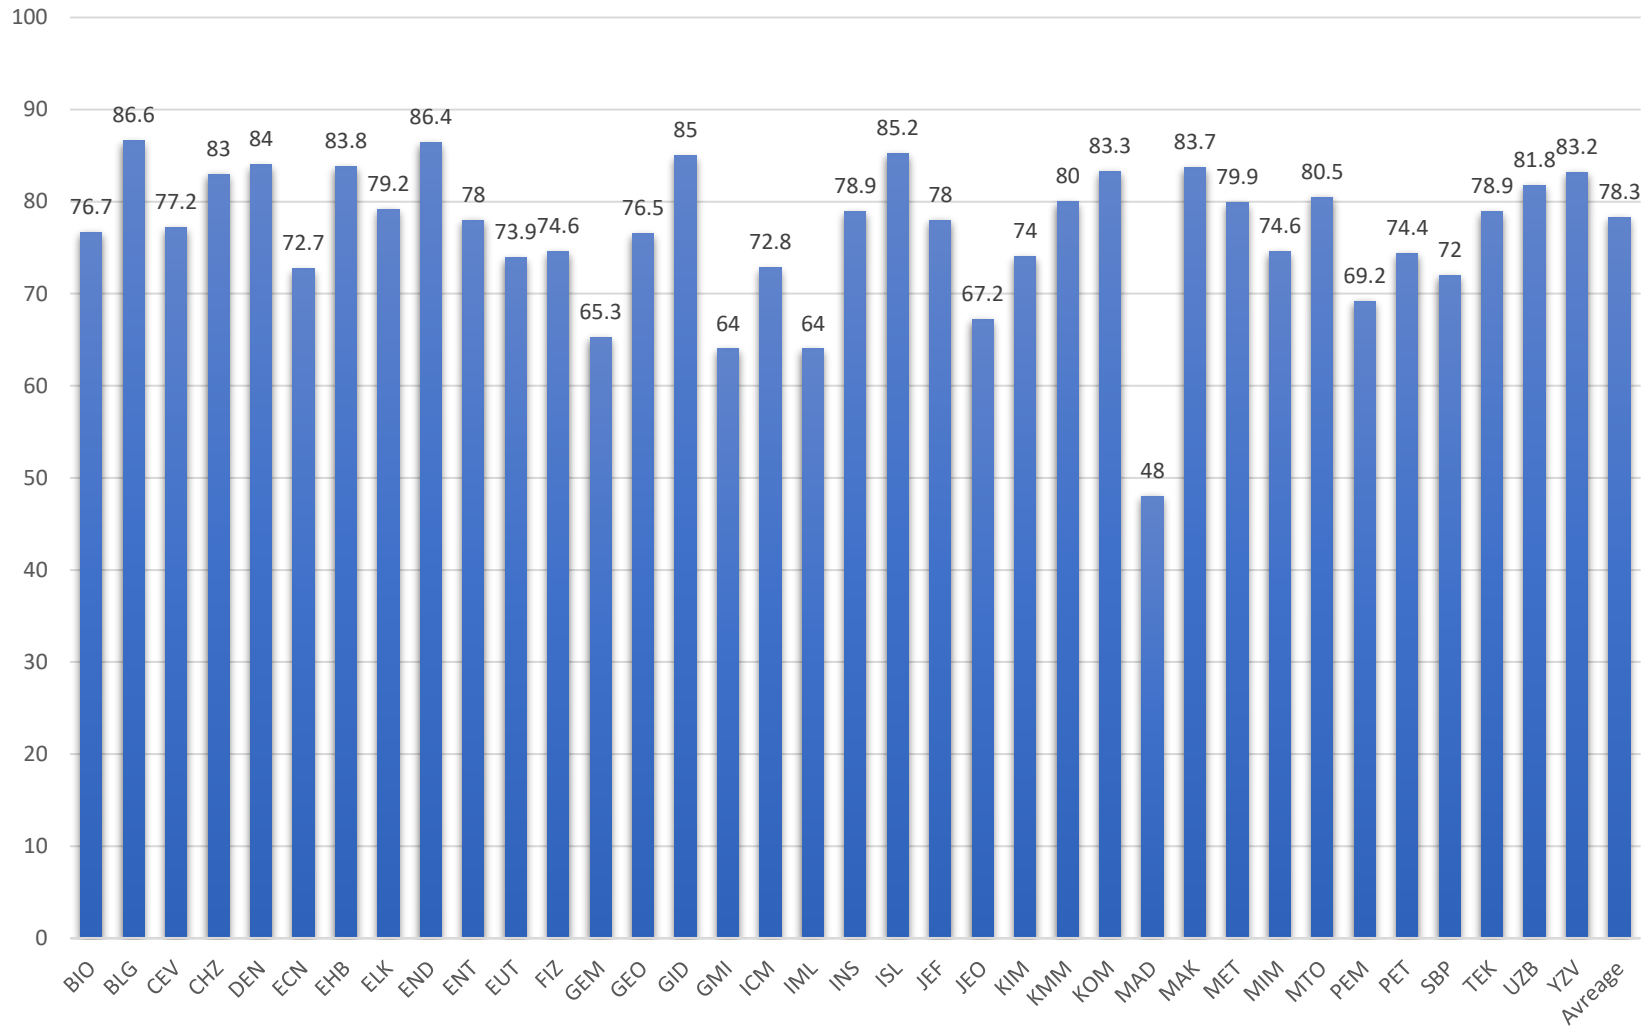

MAT103E - Fall 2020 Average 1988 Students

Undergraduate program codes available at:

<https://www.sis.itu.edu.tr/EN/about-sis/undergraduate-program-codes.php>