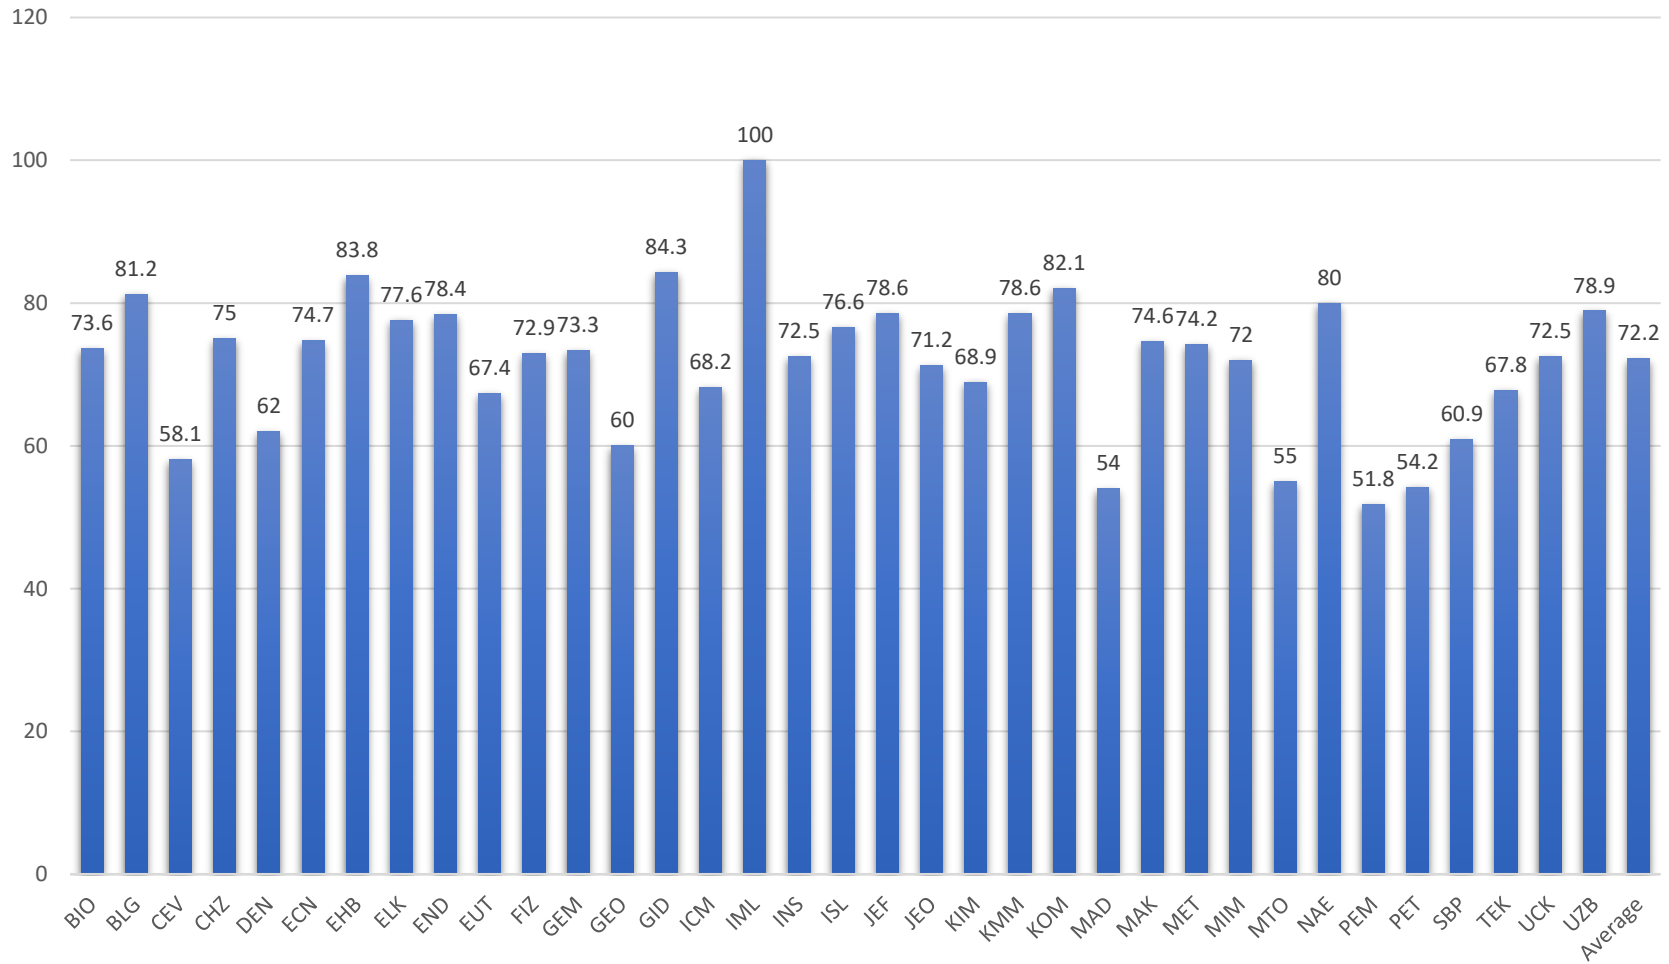

MAT103E - Spring 2020 Average 1362 Students

Undergraduate program codes available at:

<https://www.sis.itu.edu.tr/EN/about-sis/undergraduate-program-codes.php>