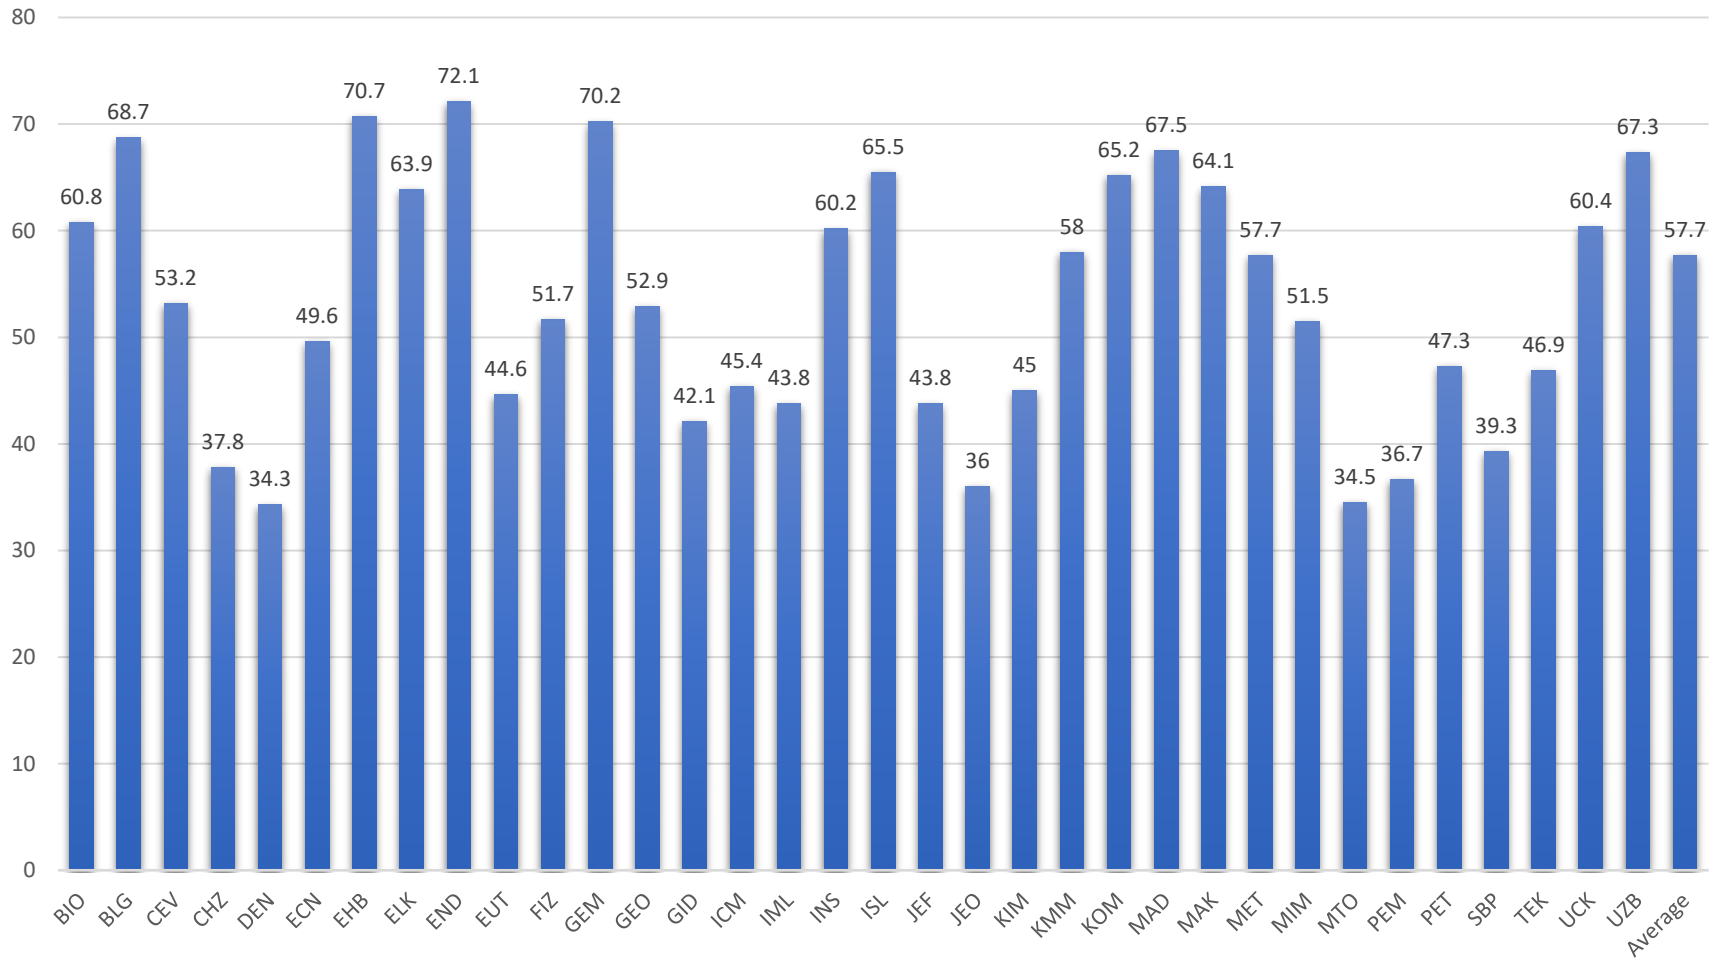

MAT103E - Fall 2019 Average 2372 Students

Undergraduate program codes available at:

<https://www.sis.itu.edu.tr/EN/about-sis/undergraduate-program-codes.php>