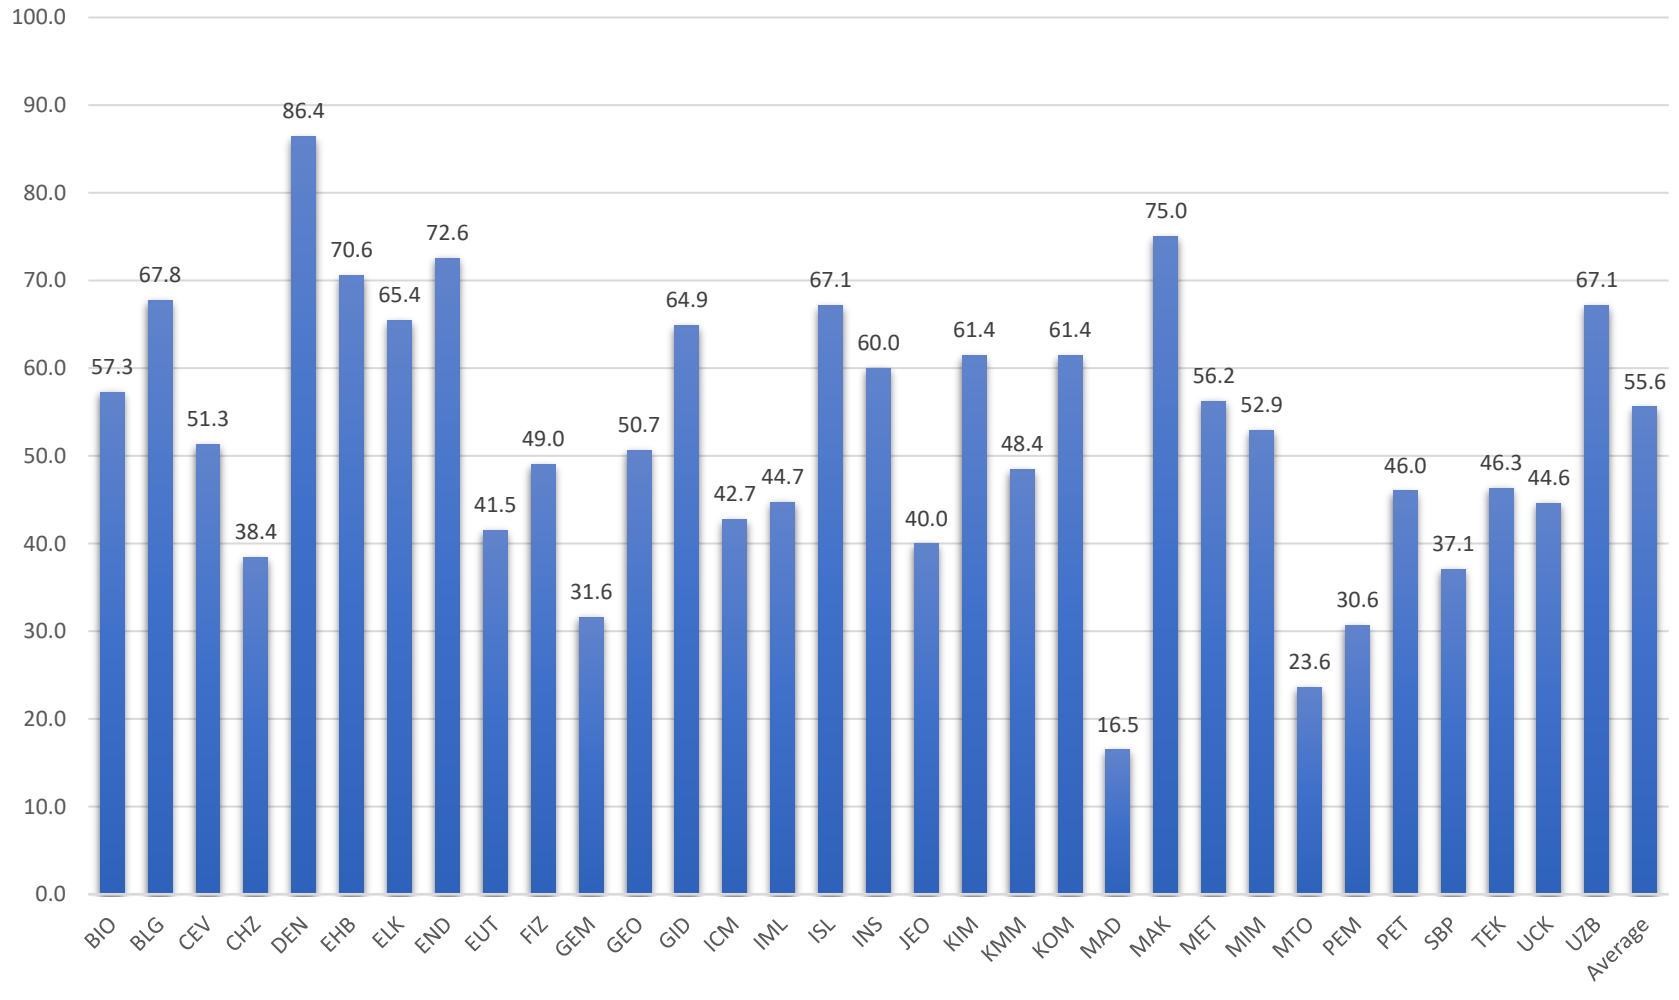

MAT103E - Fall 2017 Average 2029 Students

Undergraduate program codes available at:

<https://www.sis.itu.edu.tr/EN/about-sis/undergraduate-program-codes.php>