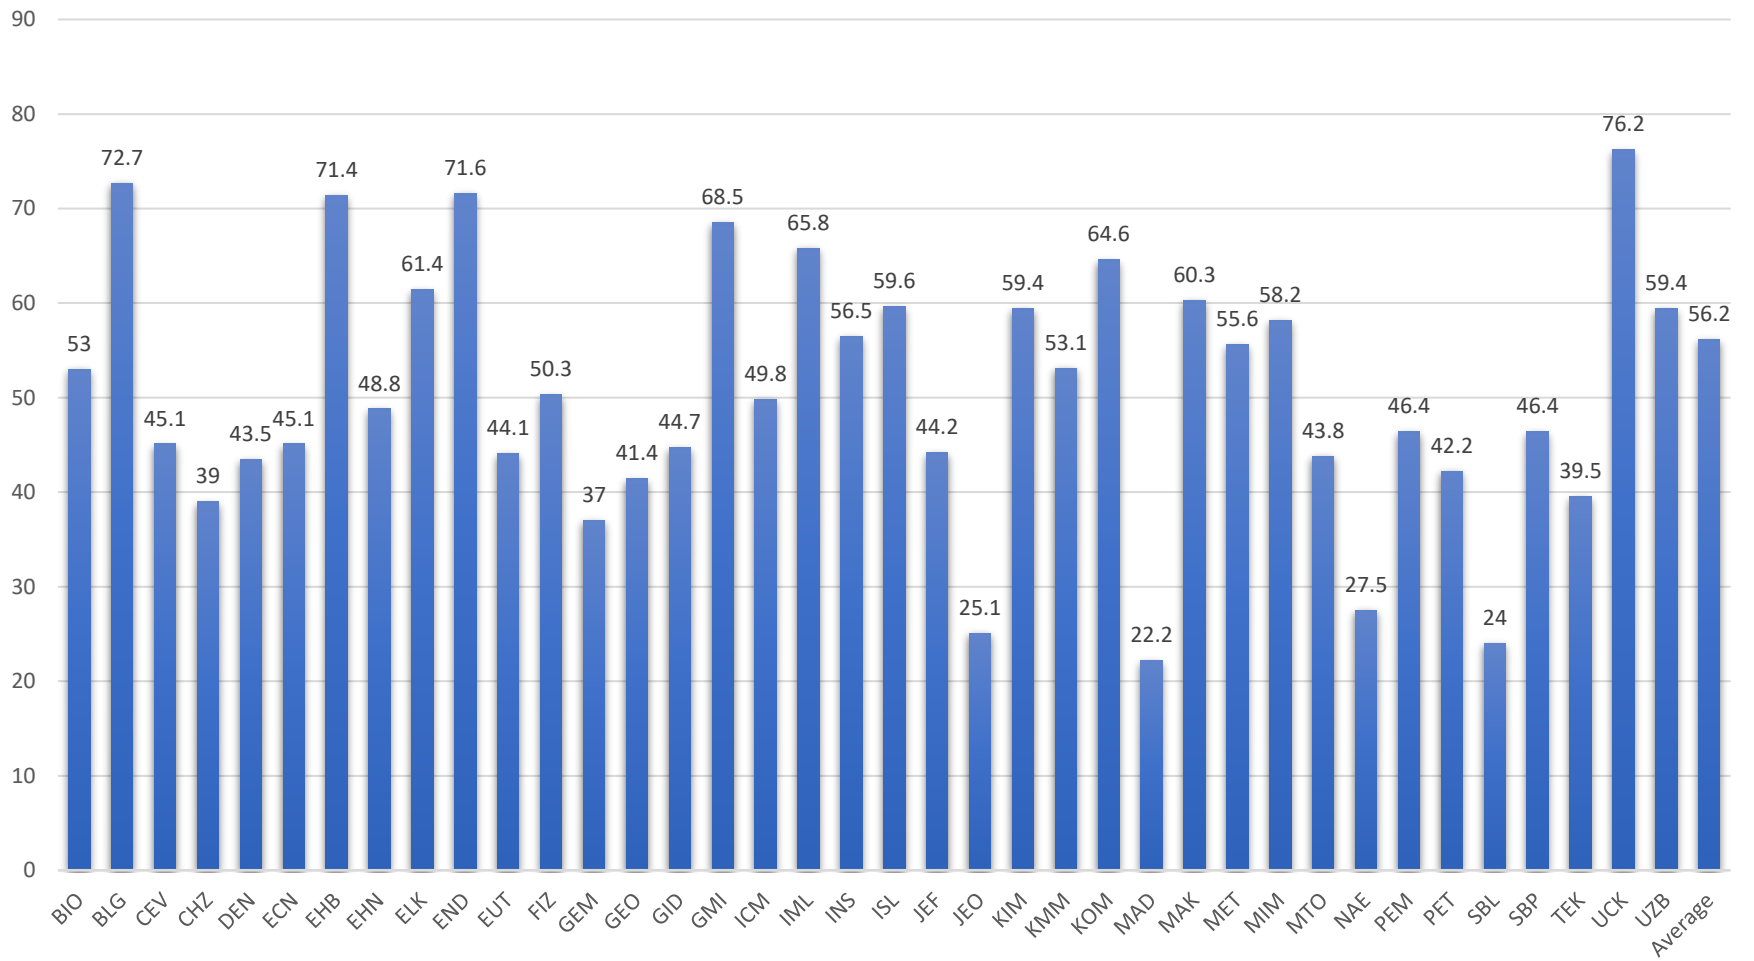

MAT103E - Spring 2019 Average 1405 Students

Undergraduate program codes available at:

<https://www.sis.itu.edu.tr/EN/about-sis/undergraduate-program-codes.php>