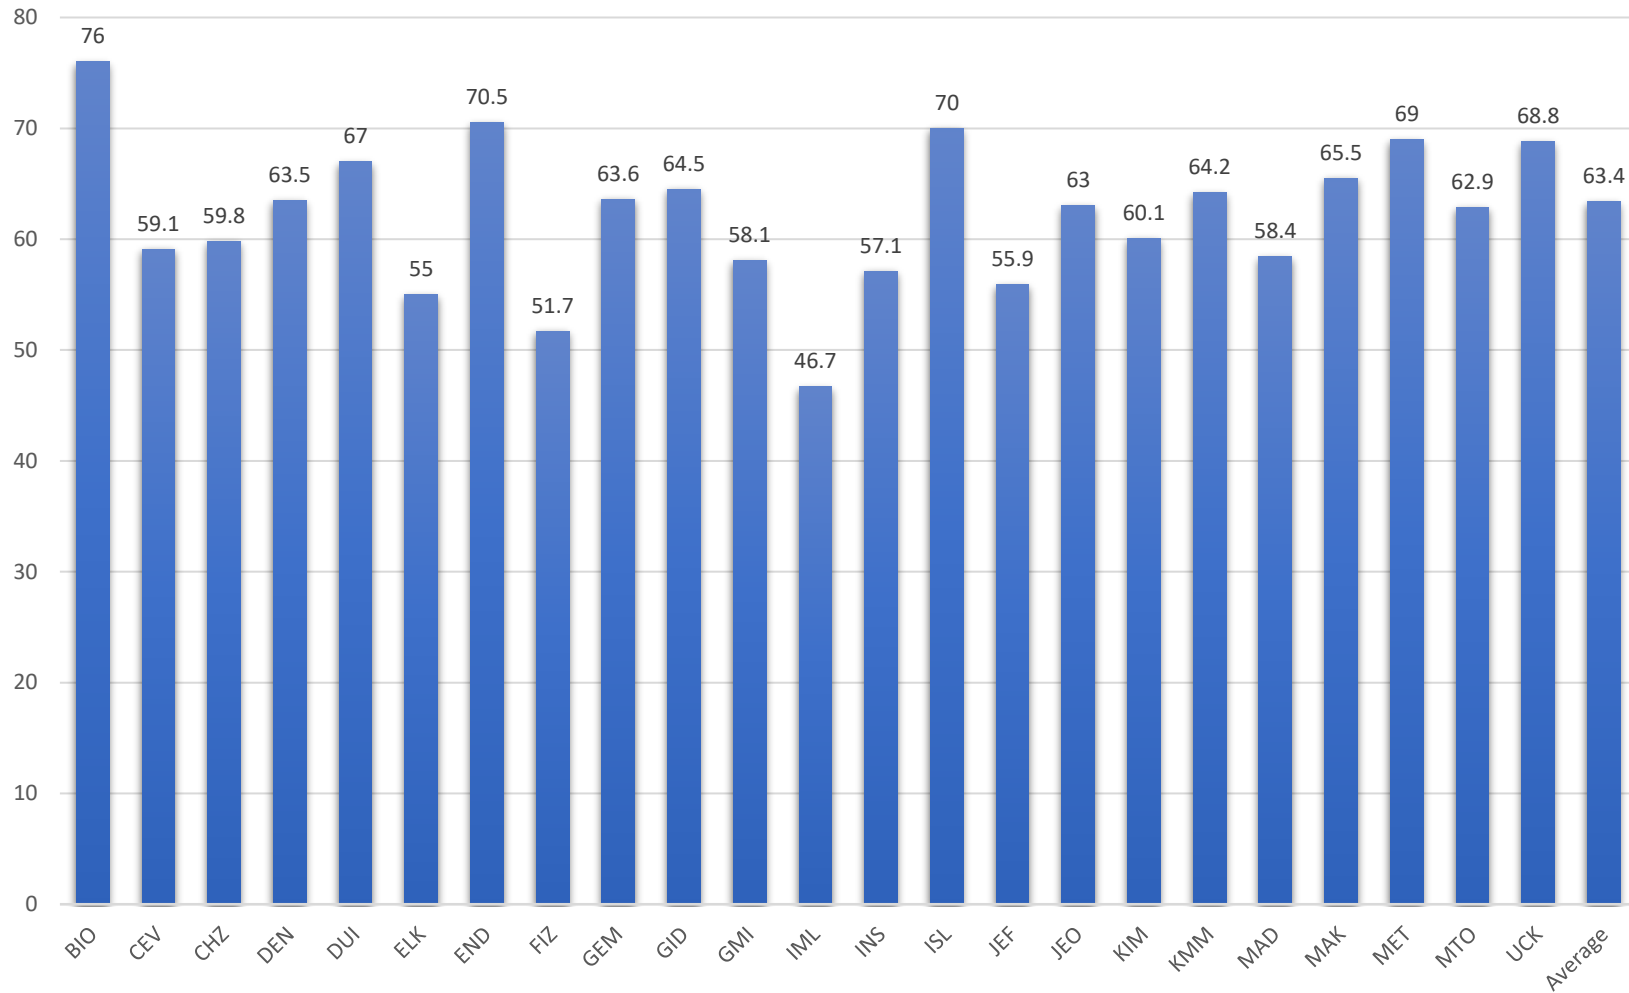

MAT 103

MATHEMATICS 1

ABET Assessments

MAT103 - Fall 2021 Average 1177 Students

Undergraduate program codes available at:

<https://www.sis.itu.edu.tr/EN/about-sis/undergraduate-program-codes.php>

MAT103 - Spring 2021 Average 378 Students