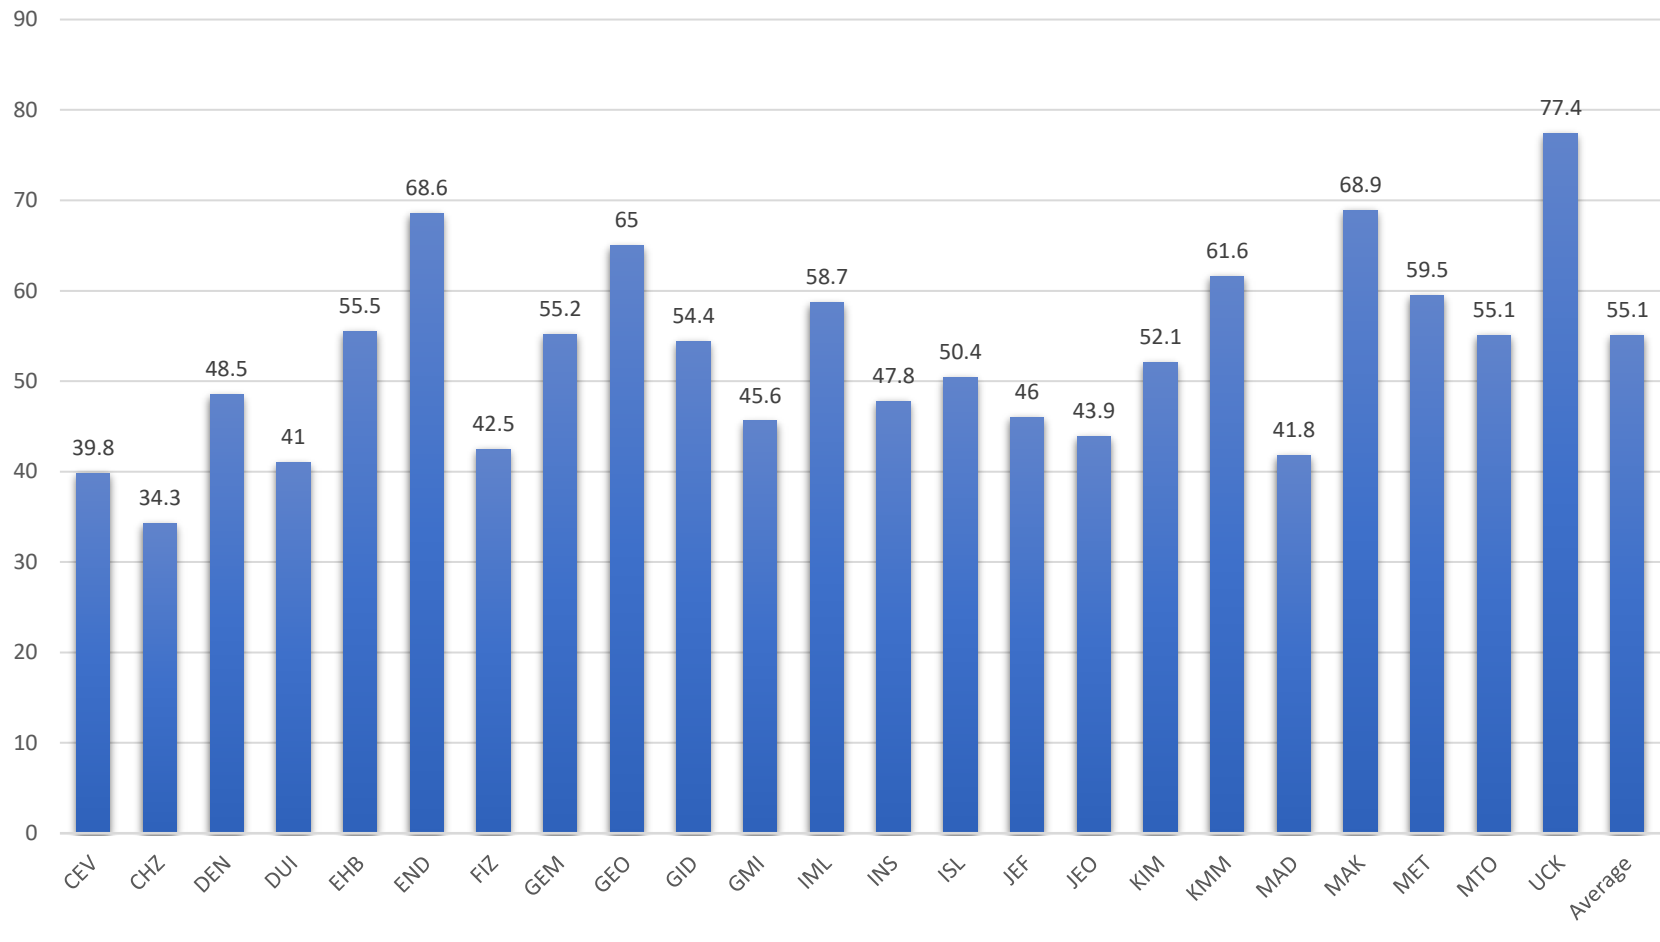

MAT103 - Fall 2019 Average 1398 Students

Undergraduate program codes available at:

<https://www.sis.itu.edu.tr/EN/about-sis/undergraduate-program-codes.php>