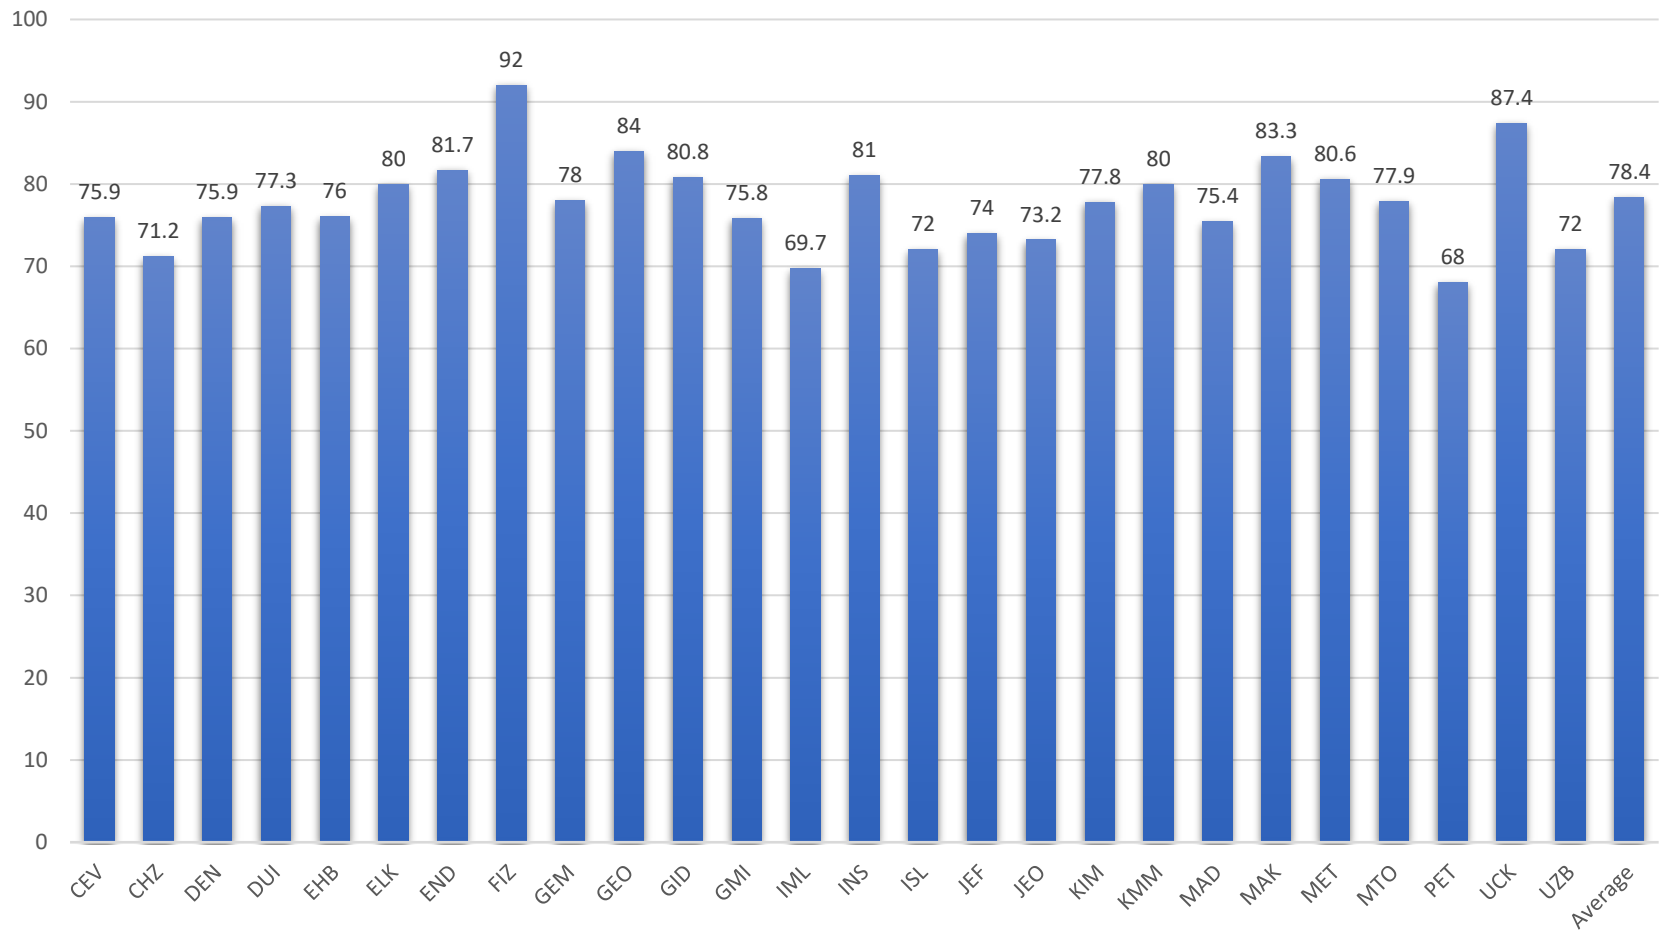

MAT103 - Fall 2020 Average 1190 Students

Undergraduate program codes available at:

<https://www.sis.itu.edu.tr/EN/about-sis/undergraduate-program-codes.php>