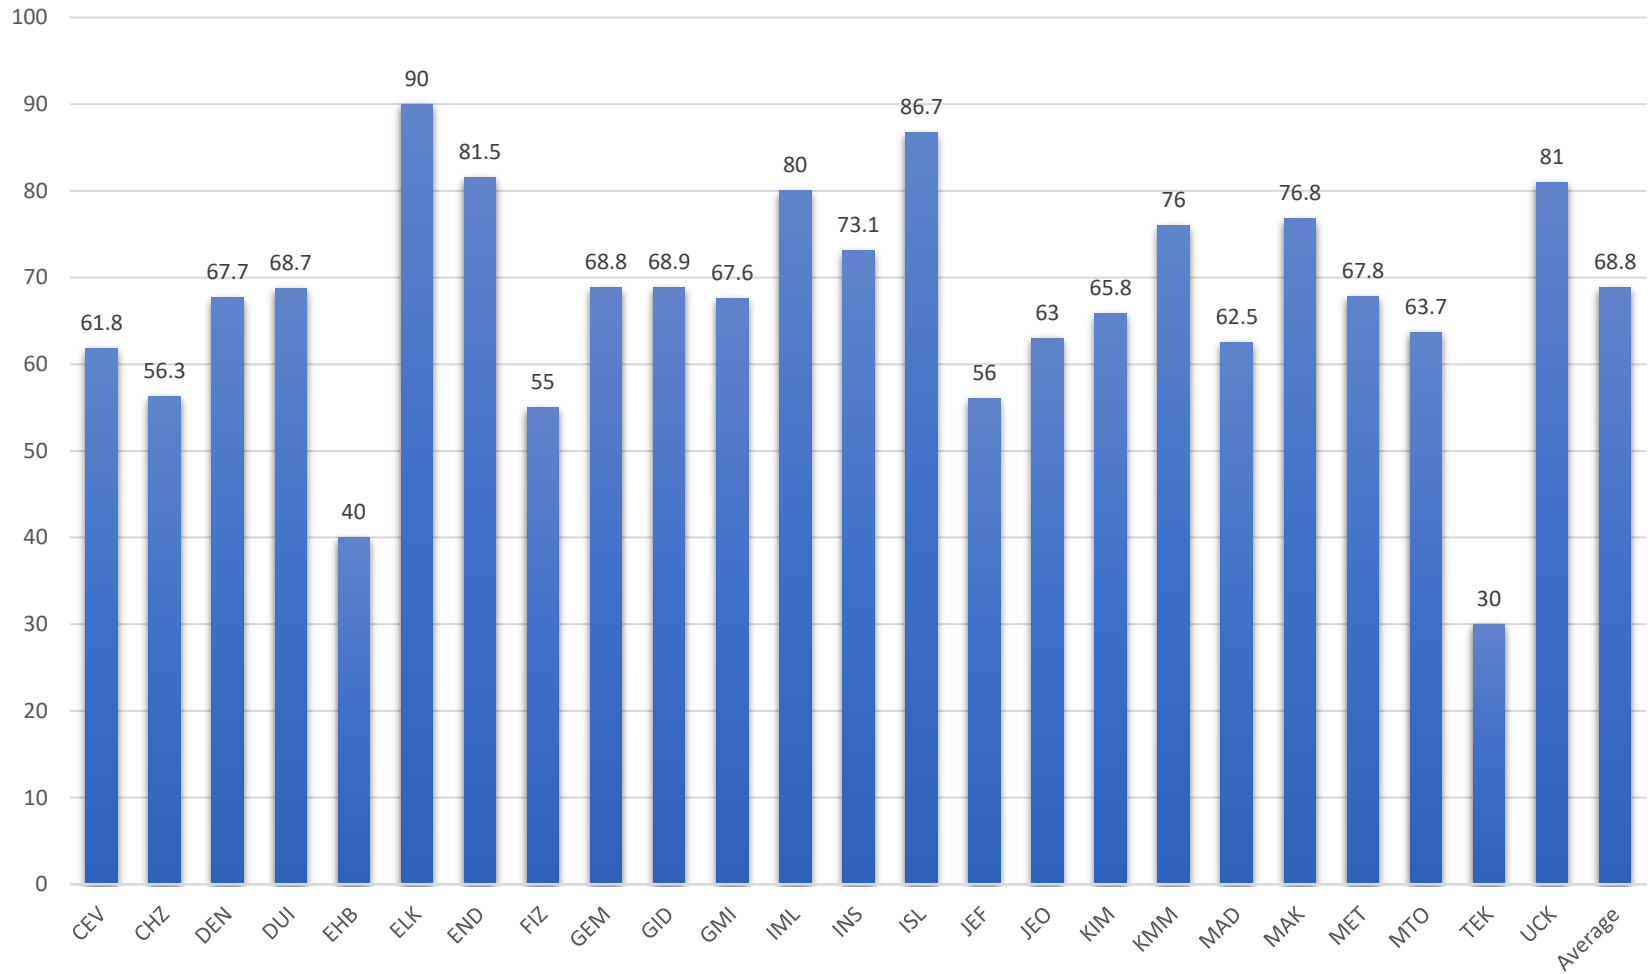

MAT103 - Spring 2020 Average 755 Students

Undergraduate program codes available at:

<https://www.sis.itu.edu.tr/EN/about-sis/undergraduate-program-codes.php>