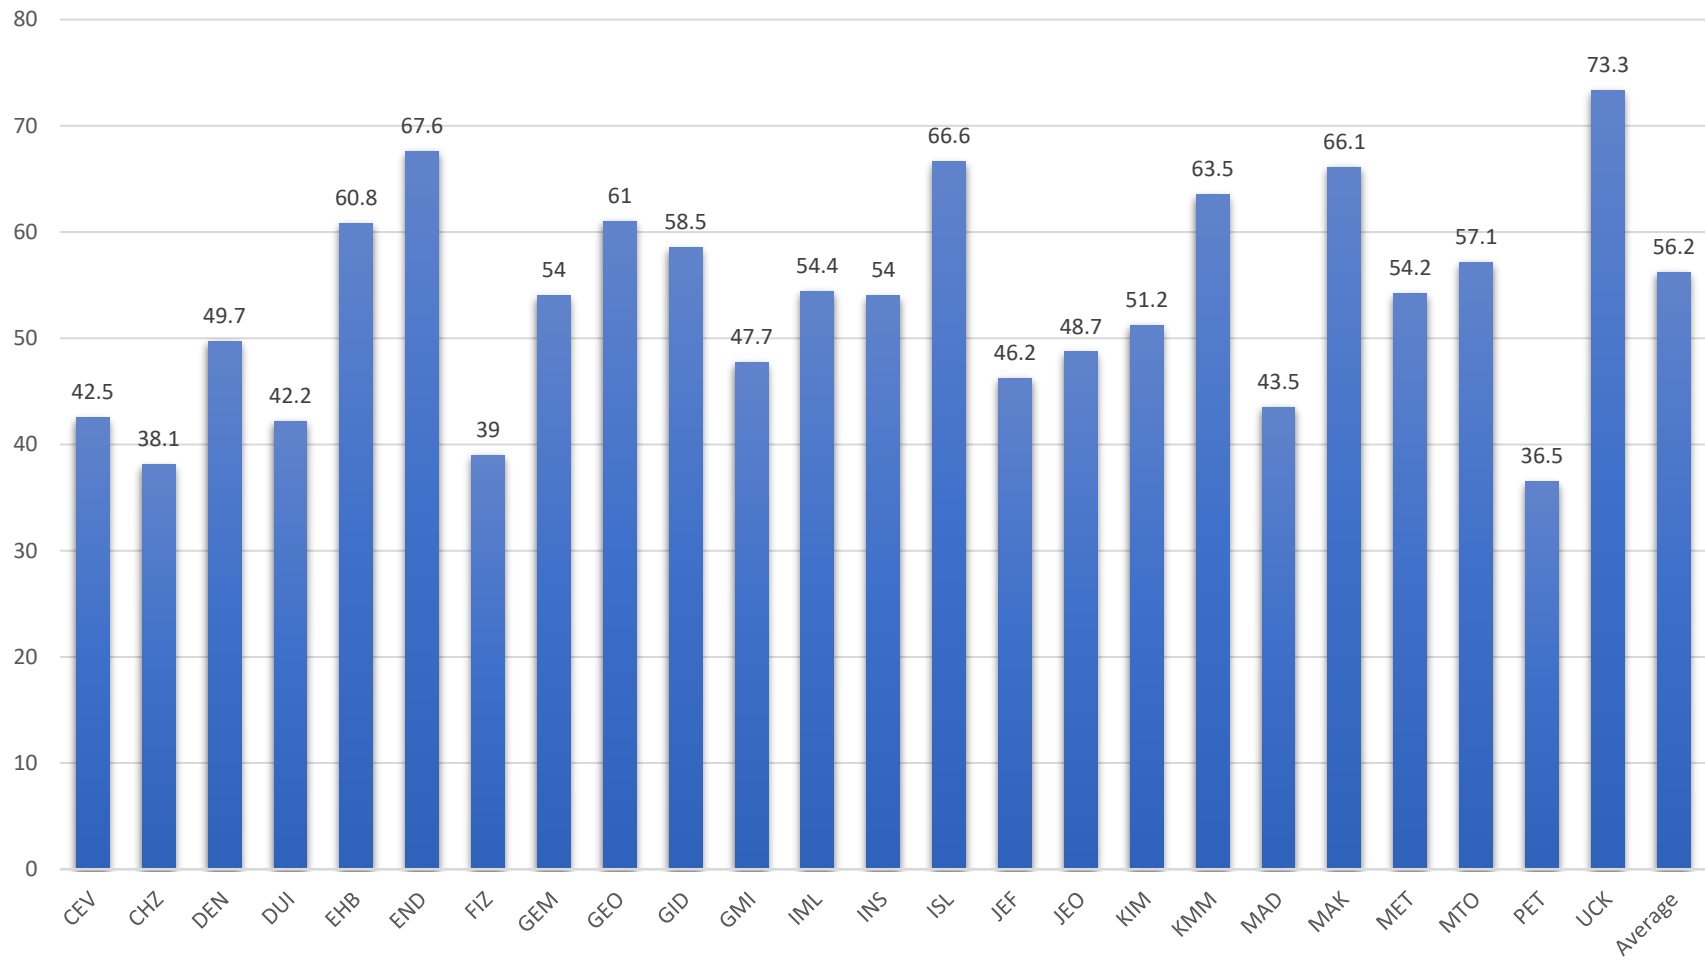

MAT103 - Fall 2018 Average 1362 Students

Undergraduate program codes available at:

<https://www.sis.itu.edu.tr/EN/about-sis/undergraduate-program-codes.php>