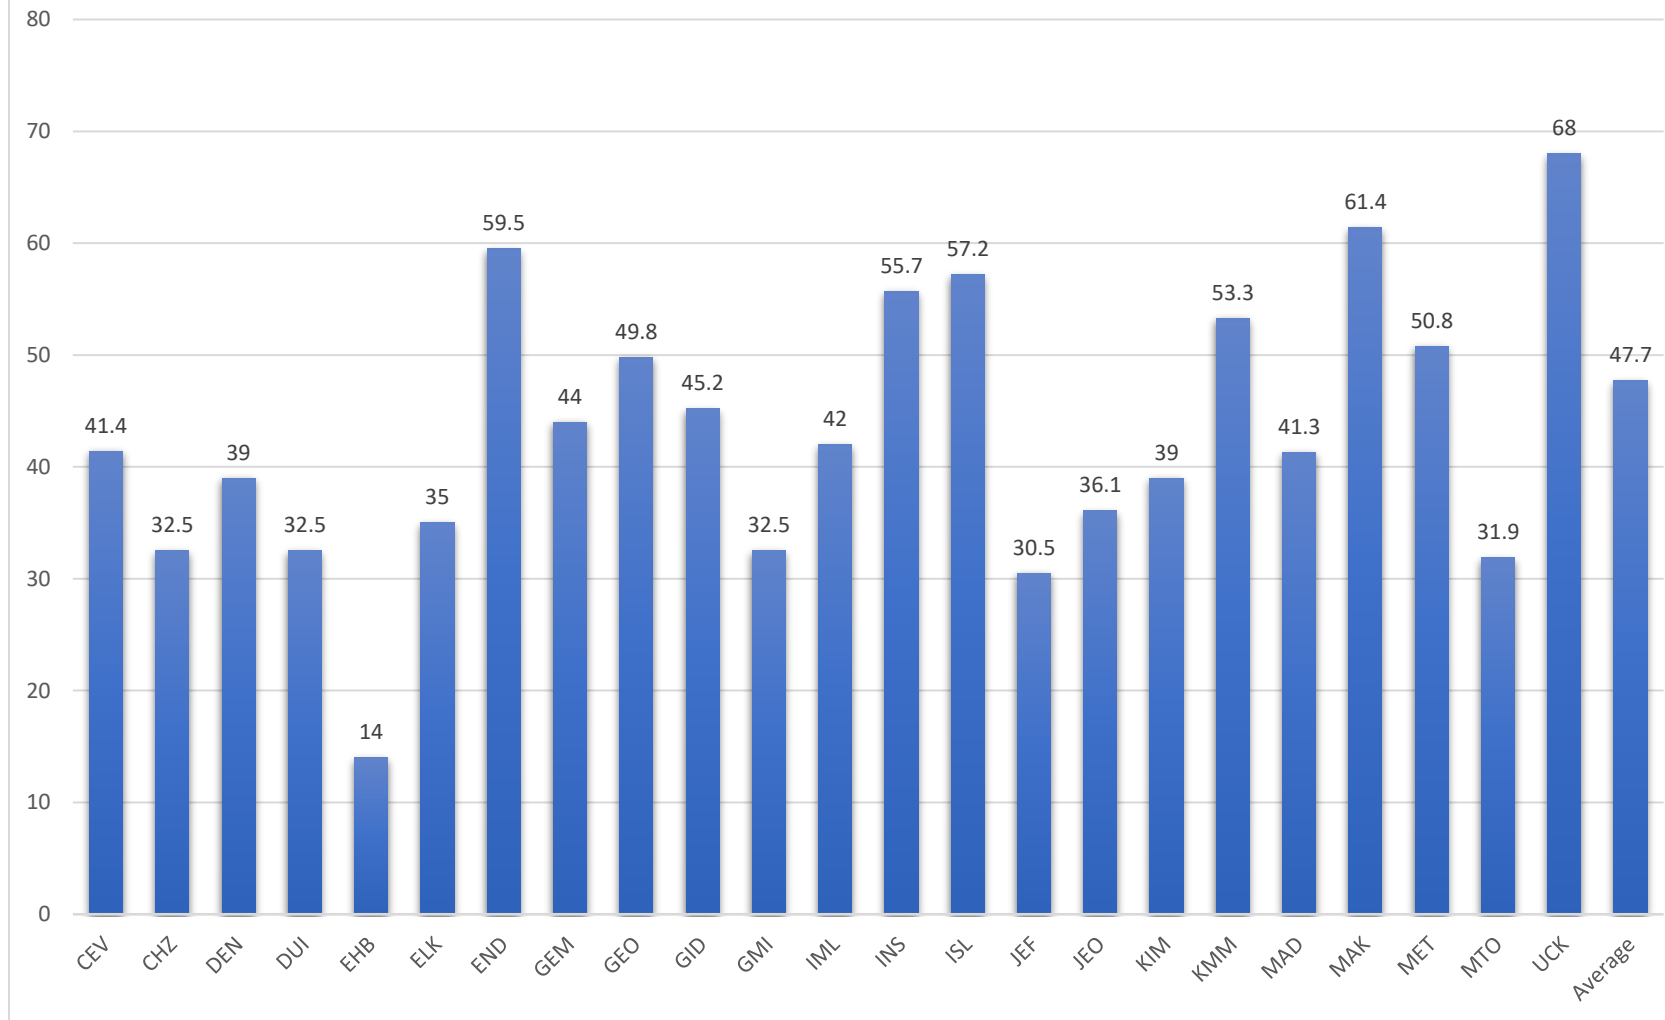

MAT103 - Spring 2019 Average 845 Students

Undergraduate program codes available at:

<https://www.sis.itu.edu.tr/EN/about-sis/undergraduate-program-codes.php>