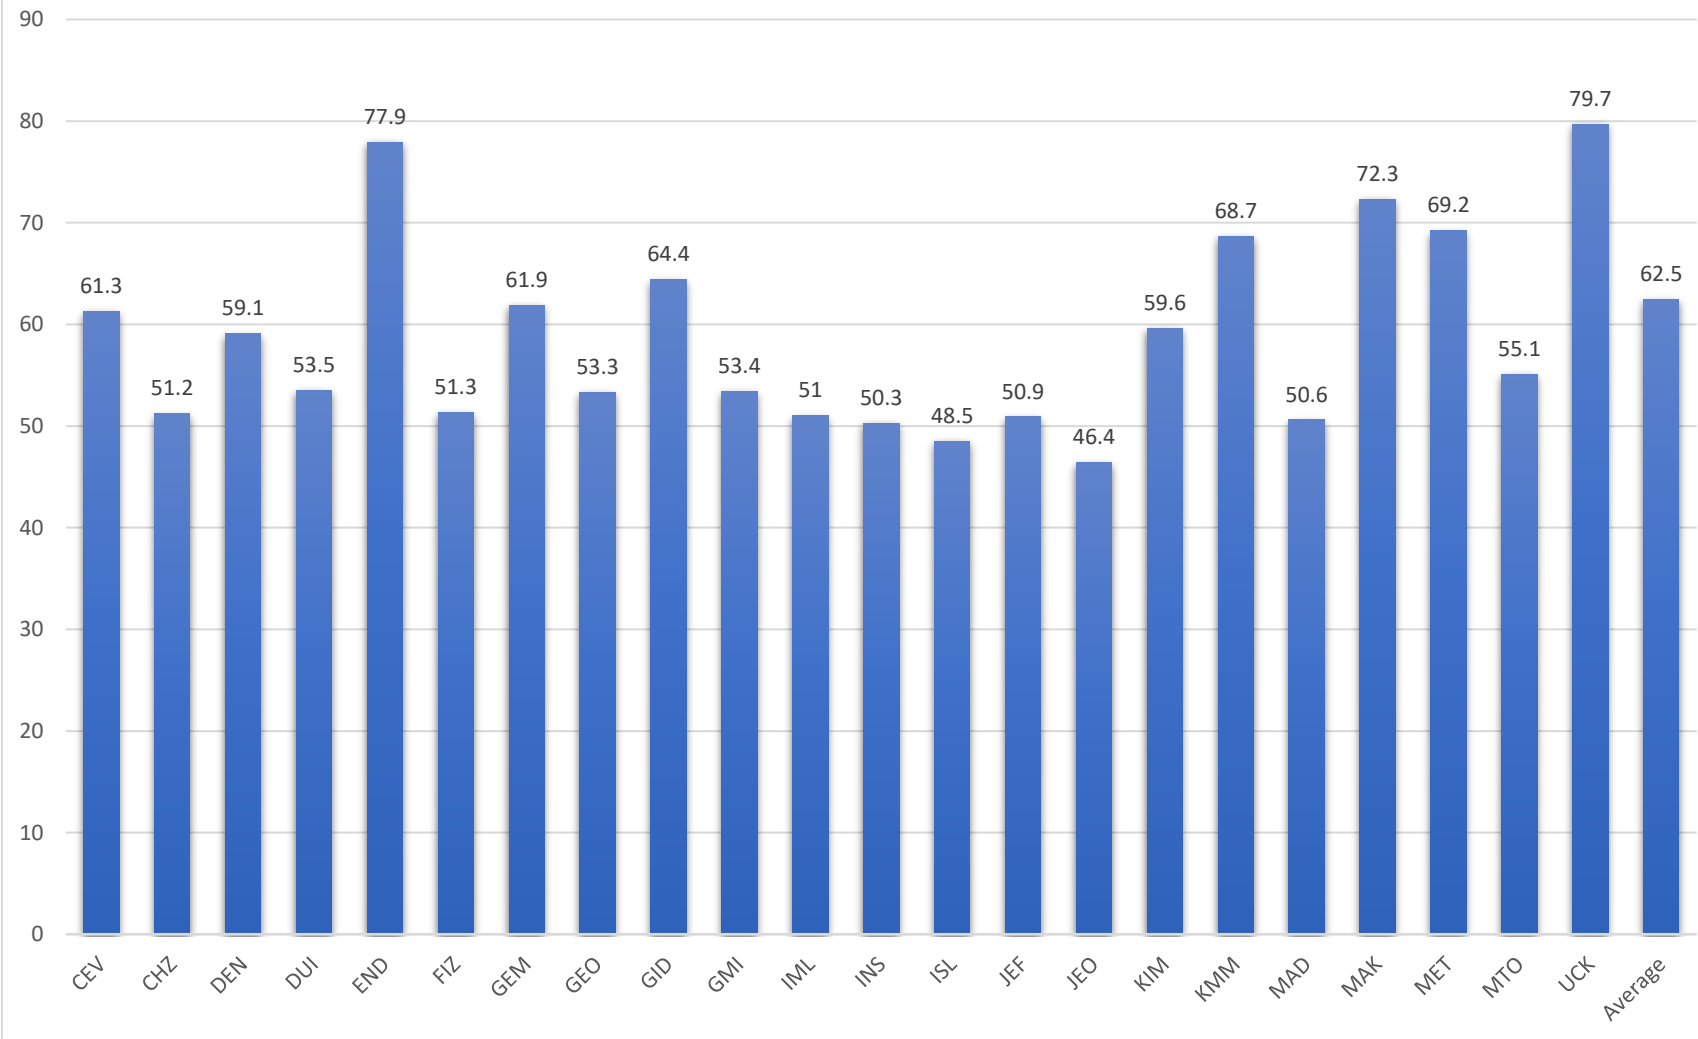

MAT 103

MATHEMATICS 1

ABET Assessments

MAT103 - Fall 2021 Average 1177 Students

Undergraduate program codes available at:

<https://www.sis.itu.edu.tr/EN/about-sis/undergraduate-program-codes.php>

MAT103 - Spring 2021 Average 378 Students