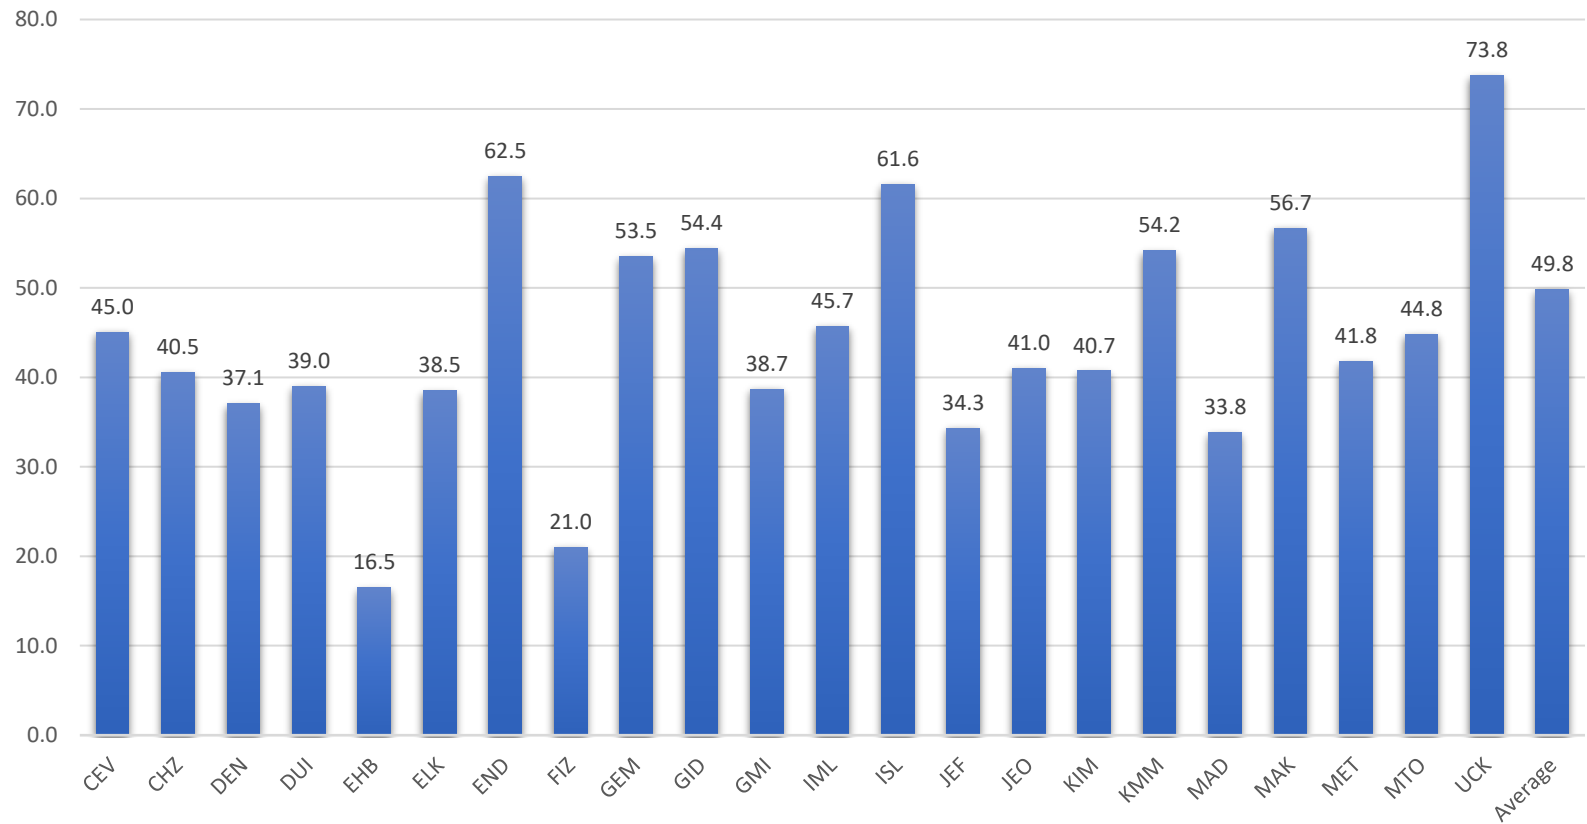

MAT103 - Spring 2018 Average 465 Students

Undergraduate program codes available at:

<https://www.sis.itu.edu.tr/EN/about-sis/undergraduate-program-codes.php>