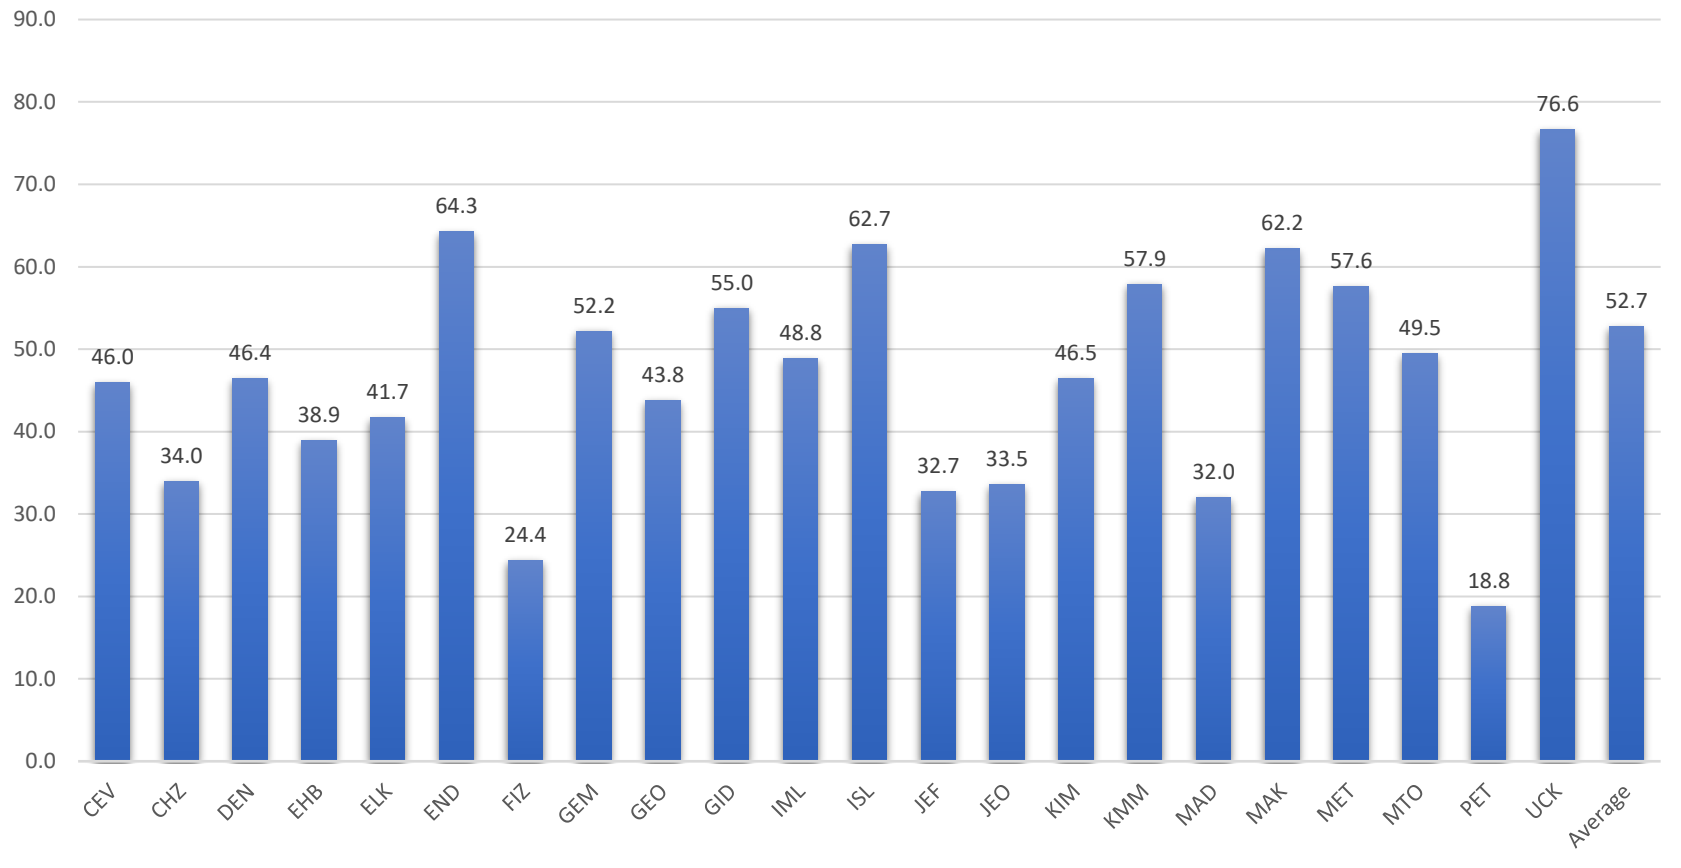

MAT103 - Fall 2017 Average 1238 Students

Undergraduate program codes available at:

<https://www.sis.itu.edu.tr/EN/about-sis/undergraduate-program-codes.php>