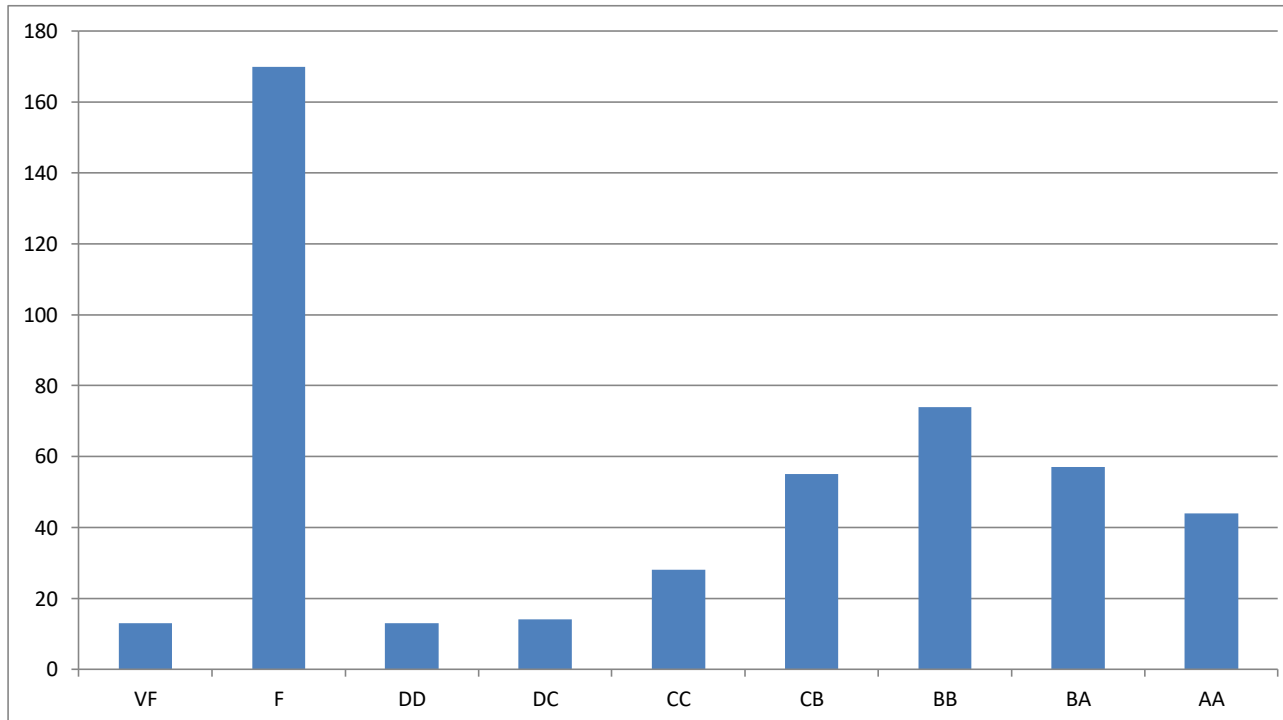

2016-2017 FALL - FİZİK I (FIZ 106) - STATISTICS

Number of Students:	468	
2016-2017 GÜZ		
	Average	Std. Dev.
Homework: /10	7.5	3.2
Midterm 1 : /24	10.6	3.6
Midterm 2 : /25	15.5	3.8
Final: /40	21.2	6.4
Total: /100	48.3	21.1
Total: /100 (VFsiz)	49.6	

2016-2017 GÜZ				
	Interval		# of Stu.	%
AA	69.9	100.0	44	15
BA	64.4	69.8	57	20
BB	58.7	64.3	74	26
CB	54.6	58.6	55	19
CC	51.8	54.5	28	10
DC	50.4	51.7	14	5
DD	49.5	50.3	13	5
F	0.0	49.4	170	37
VF			13	3