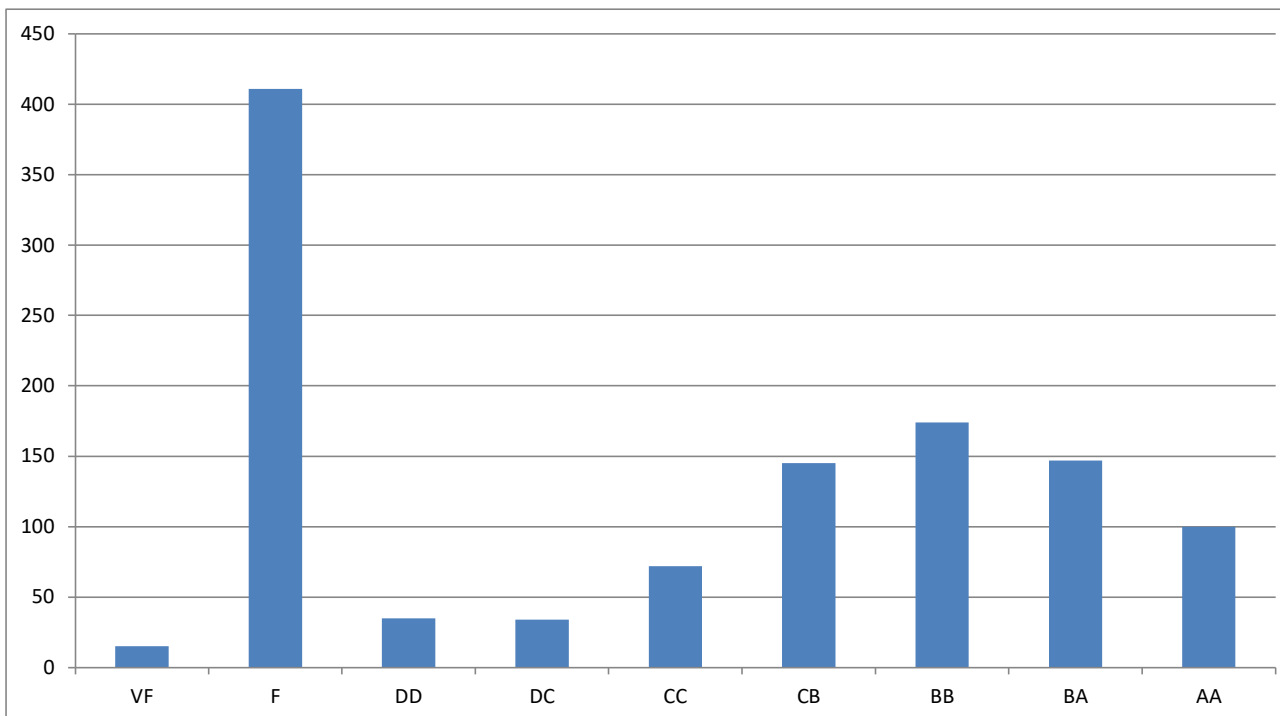

2016-2017 GÜZ - Fizik I (FIZ 101) - STATISTICS

Number of Students:	1133	
2015-2016 SPRING		
	Average	Std. Dev.
Homework: /10	7.3	3.0
Midterm 1 : /25	16.7	4.5
Midterm 2 : /24	13.8	3.3
Final: /40	16.3	5.5
Total: /100	50.7	17.2
Total: /100 (VFsiz)	51.3	

2015-2016 SPRING				
	Interval		# of Stu.	%
AA	68.9	100.0	100	14
BA	63.6	68.8	147	21
BB	58.5	63.5	174	25
CB	54.3	58.4	145	21
CC	52.0	54.2	72	10
DC	51.0	51.9	34	5
DD	49.5	50.9	35	5
F	0.0	49.4	411	37
VF			15	1