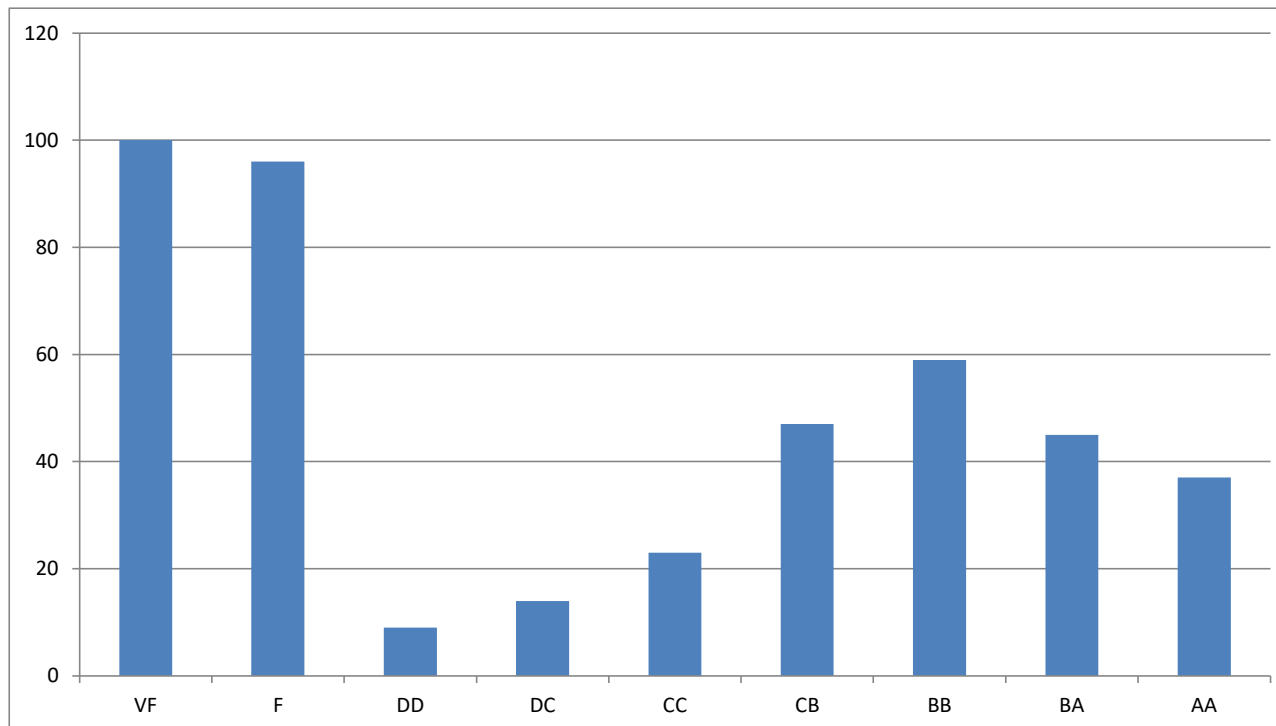

2015-2016 SPRING - Physics I (FIZ 101) - STATISTICS

Number of Students:	430	
2015-2016 SPRING		
	Average	Std. Dev.
Homework: /10	0.7	0.3
Midterm 1 : /25	14.7	6.2
Midterm 2 : /25	15.3	5.7
Final: /40	22.6	8.5
Total: /100	49.4	26.9
Total: /100 (VFsize)	60.4	

2015-2016 SPRING				
	Interval		# of Stu.	%
AA	83.2	100.0	37	16
BA	77.5	83.1	45	19
BB	67.2	77.4	59	25
CB	60.4	67.1	47	20
CC	54.9	60.3	23	10
DC	51.7	54.8	14	6
DD	48.5	51.6	9	4
F	0.0	48.4	96	29
VF			100	23